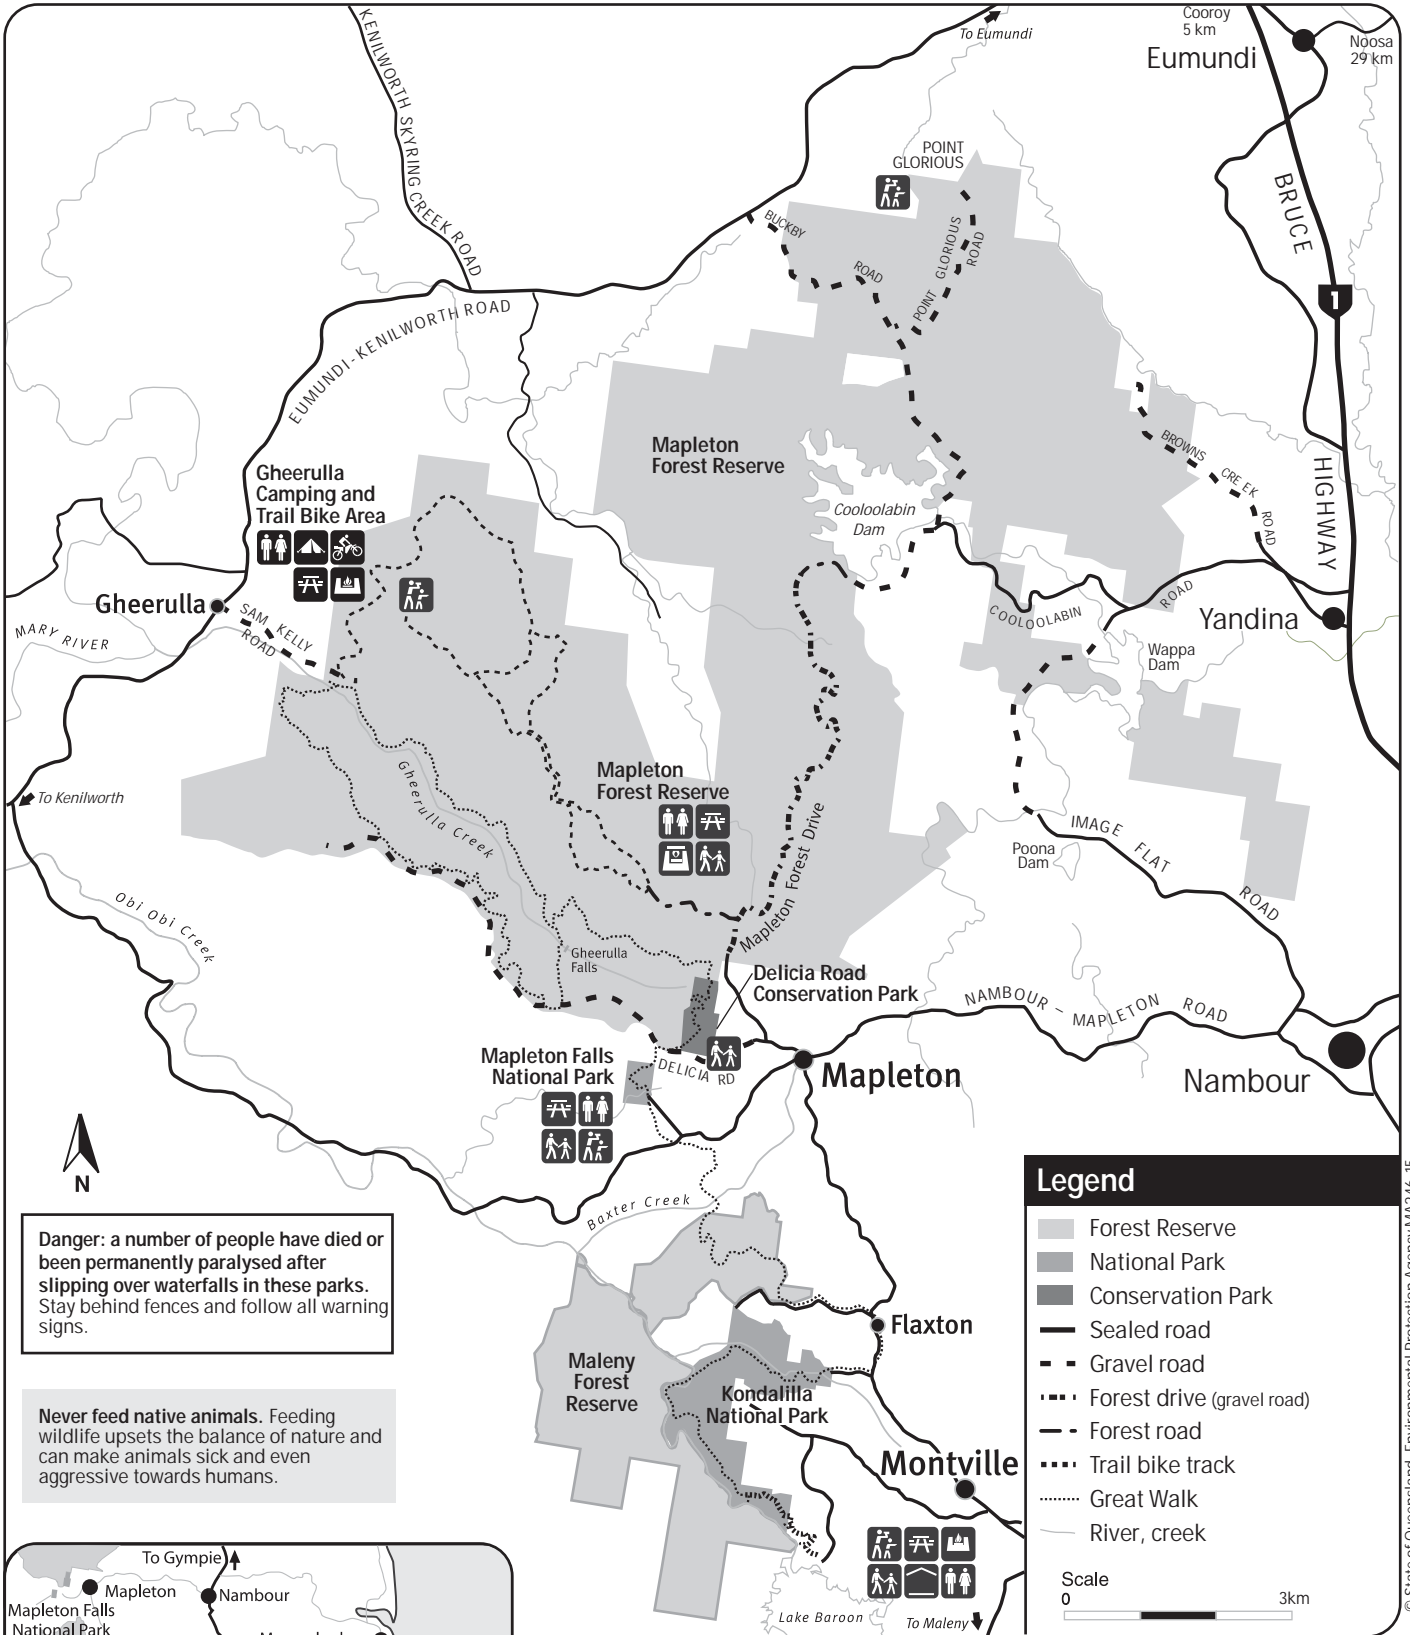

Blackall Range parks and forests

December 2005

Legend

- Forest Reserve
 - National Park
 - Conservation Park
 - Sealed road
 - Gravel road
 - Forest drive (gravel road)
 - Forest road
 - Trail bike track
 - Great Walk
 - River, creek
- Scale 0 3km

Danger: a number of people have died or been permanently paralysed after slipping over waterfalls in these parks. Stay behind fences and follow all warning signs.

Never feed native animals. Feeding wildlife upsets the balance of nature and can make animals sick and even aggressive towards humans.

Pictogram legend

- Walking tracks
- Fireplace
- Shelter shed
- Lookout
- Camping area
- Barbecue
- Trail bike area
- Toilets
- Picnic tables