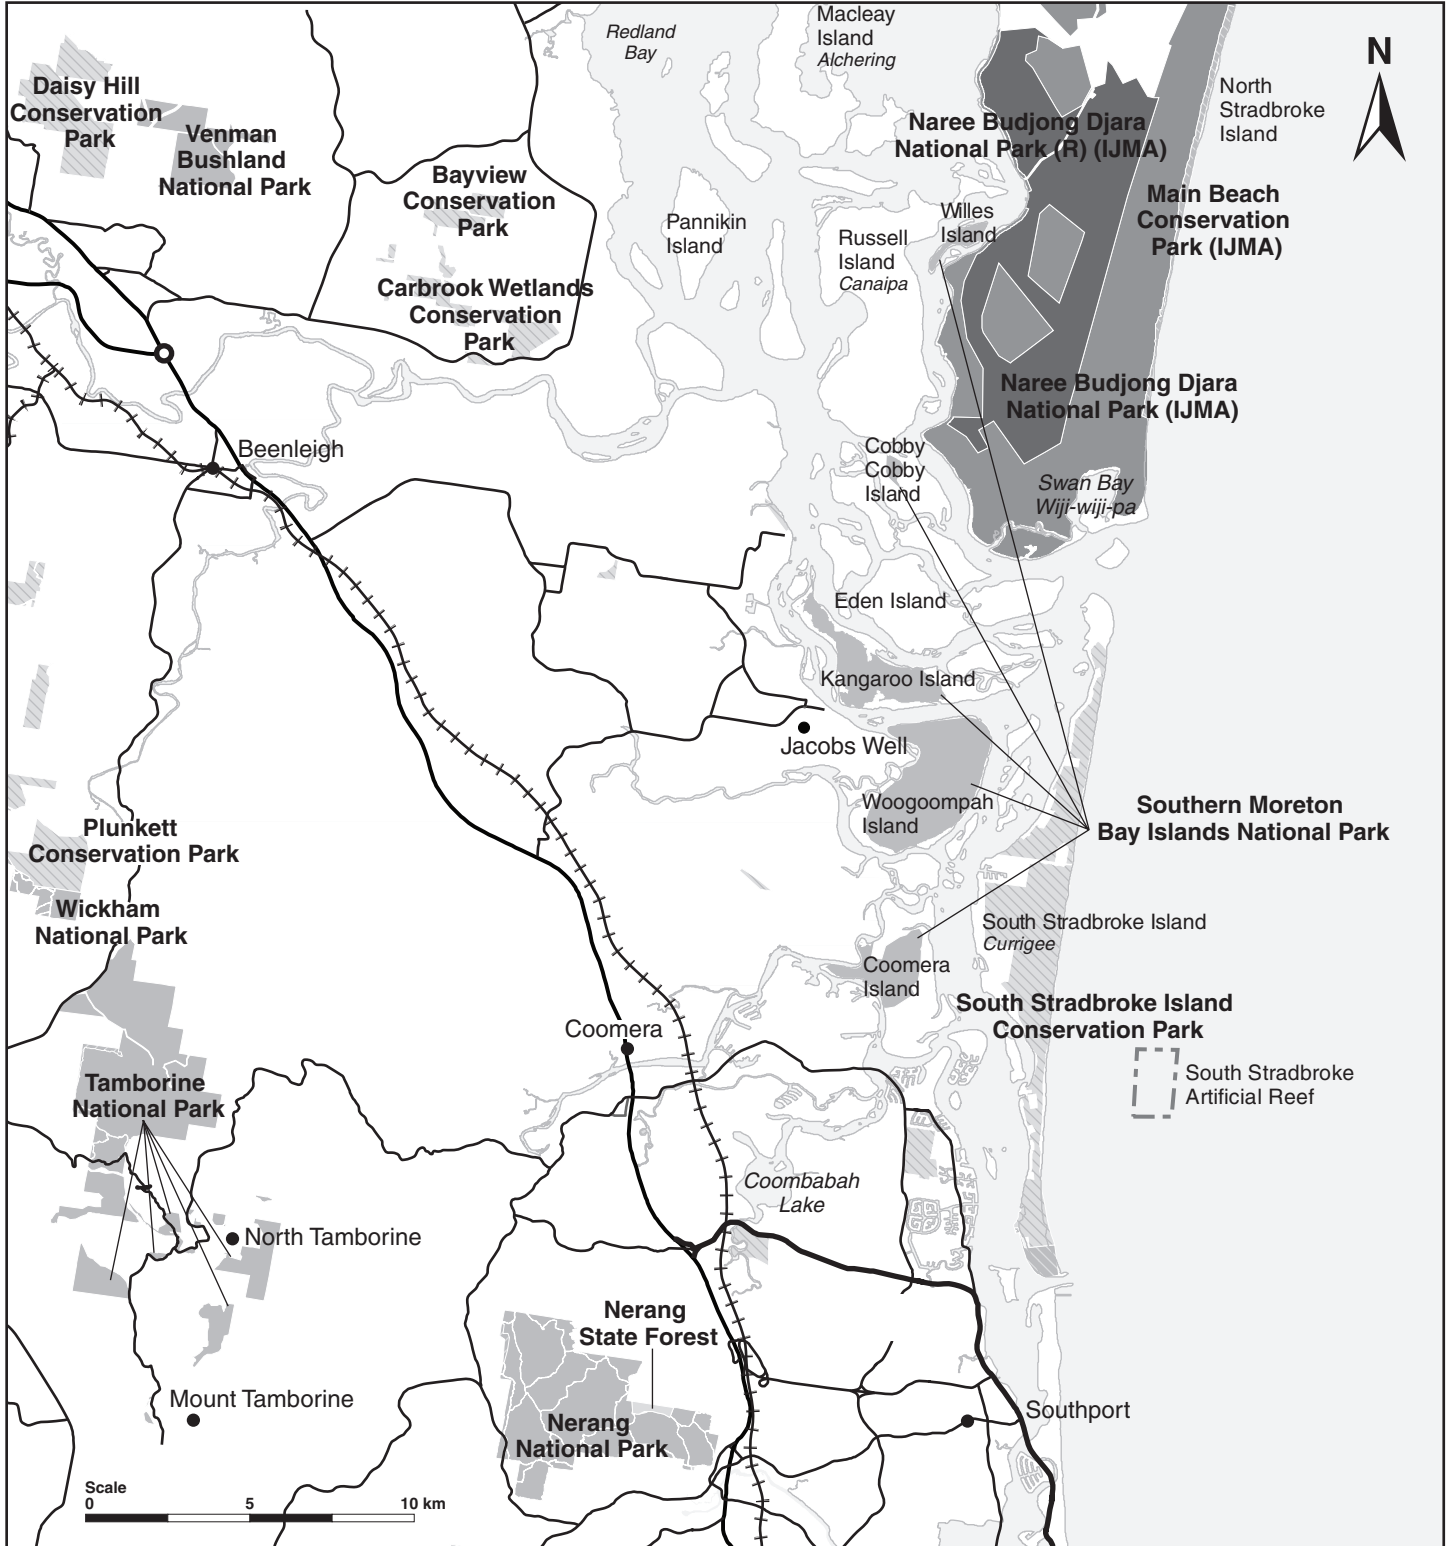

# Southern Moreton Bay Islands National Park map

## Locality Map

**Legend**

	National park		Conservation park		Ocean		Artificial reef site
	National park (IJMA)		Conservation park (IJMA)		Highway		Town
	National park (recovery) (IJMA)		Forest reserve		Sealed road		
			State forest		Railway		

**Location Map**

© State of Queensland. Queensland Parks and Wildlife Service. Department of National Parks, Recreation, Sport and Racing. MA754 February 2013