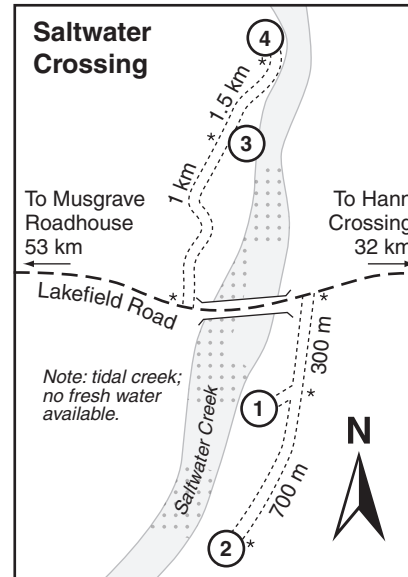

# Northern camping areas map

Rinyirru (Lakefield) National Park (CYPAL)

 Warning: crocodiles can occur in the creeks, rivers, swamps, waterholes and along beaches of this park. Crocodiles are dangerous and attacks can be fatal. Always be croc wise in croc country.

Maps not to scale