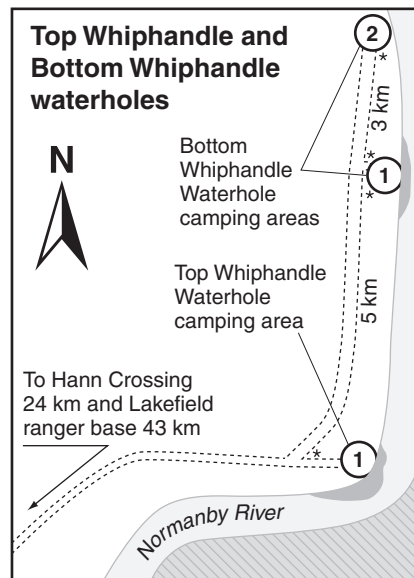

# Northern camping areas map

Rinyirru (Lakefield) National Park (CYPAL)

 Warning: crocodiles can occur in the creeks, rivers, swamps, waterholes and along beaches of this park. Crocodiles are dangerous and attacks can be fatal. Always be croc wise in croc country.

Maps not to scale