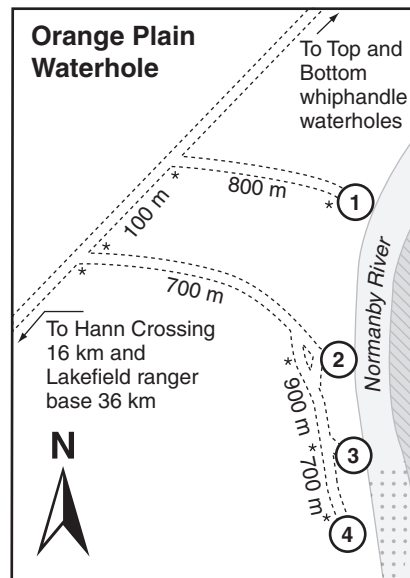

# Northern camping areas map

Rinyirru (Lakefield) National Park (CYPAL)

 Warning: crocodiles can occur in the creeks, rivers, swamps, waterholes and along beaches of this park. Crocodiles are dangerous and attacks can be fatal. Always be croc wise in croc country.

Maps not to scale