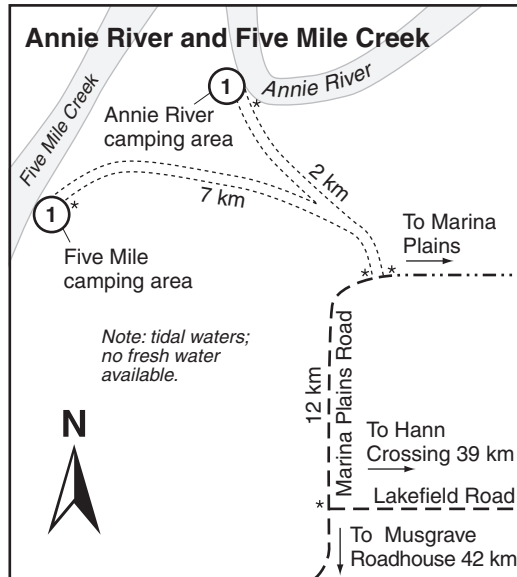

# Northern camping areas map

Rinyirru (Lakefield) National Park (CYPAL)

 Warning: crocodiles can occur in the creeks, rivers, swamps, waterholes and along beaches of this park. Crocodiles are dangerous and attacks can be fatal. Always be croc wise in croc country.

Maps not to scale