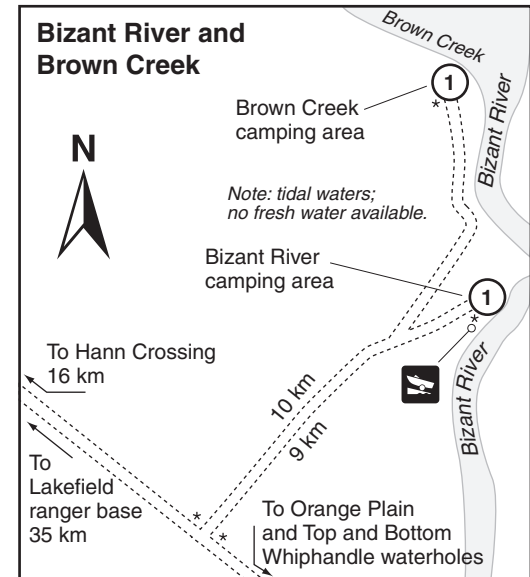

# Northern camping areas map

Rinyirru (Lakefield) National Park (CYPAL)

 Warning: crocodiles can occur in the creeks, rivers, swamps, waterholes and along beaches of this park. Crocodiles are dangerous and attacks can be fatal. Always be croc wise in croc country.

Maps not to scale