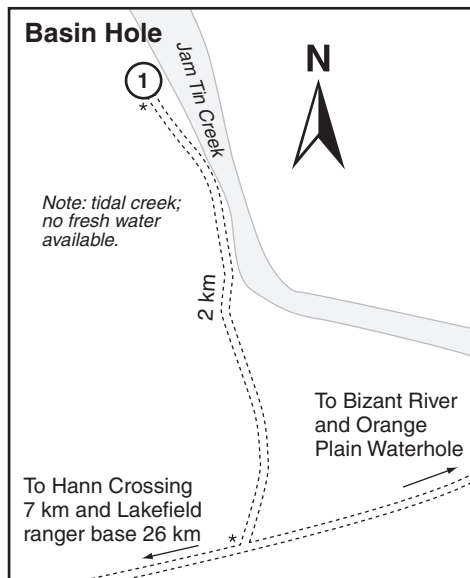

# Northern camping areas map

Rinyirru (Lakefield) National Park (CYPAL)

 Warning: crocodiles can occur in the creeks, rivers, swamps, waterholes and along beaches of this park. Crocodiles are dangerous and attacks can be fatal. Always be croc wise in croc country.

Maps not to scale