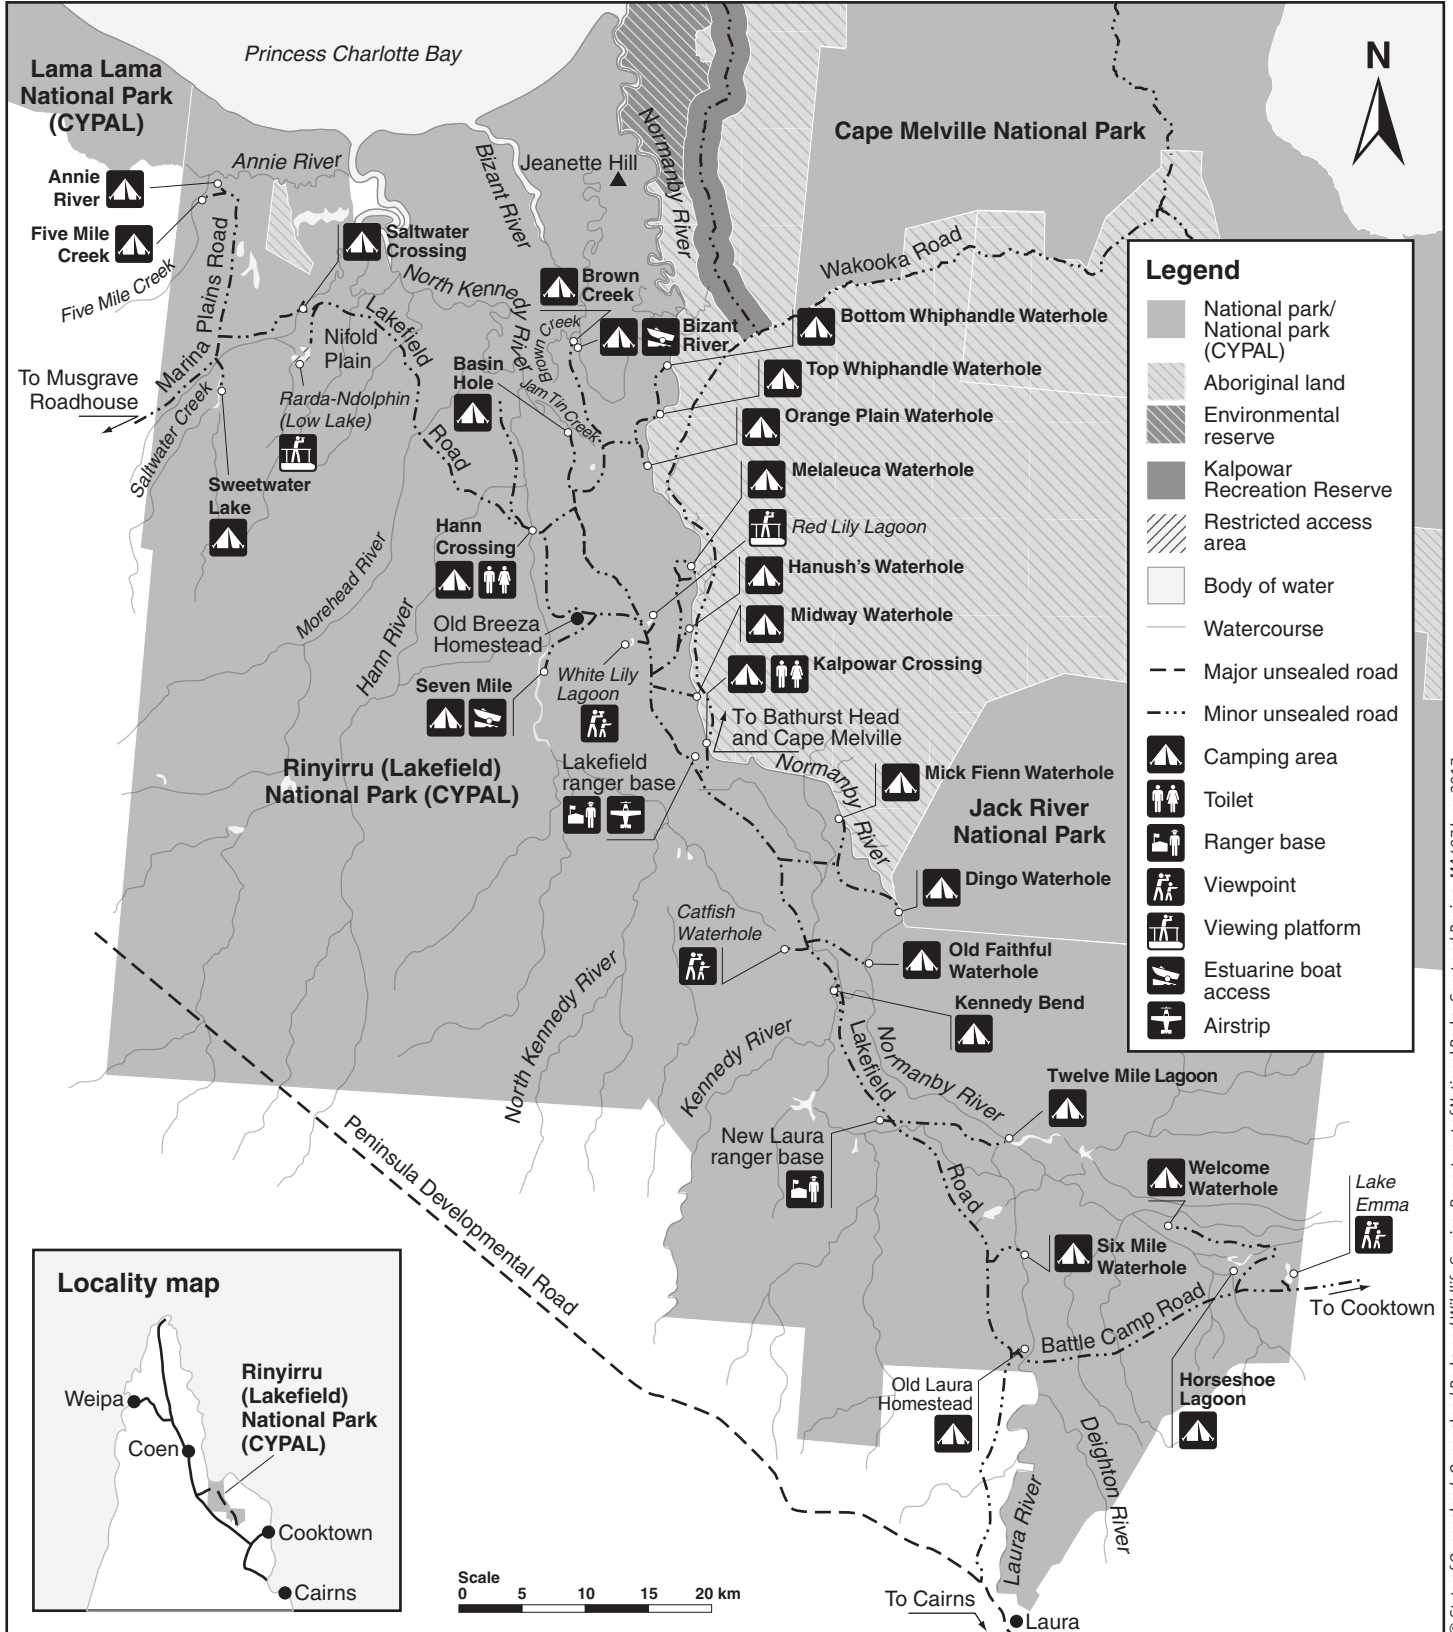

# Rinyirru (Lakefield) National Park (CYPAL) map

Warning: crocodiles can occur in the creeks, rivers, swamps, waterholes and along beaches of this park. Crocodiles are dangerous and attacks can be fatal. Always be croc wise in croc country.

### Legend

- National park/ National park (CYPAL)
- Aboriginal land
- Environmental reserve
- Kalpowar Recreation Reserve
- Restricted access area
- Body of water
- Watercourse
- Major unsealed road
- Minor unsealed road
- Camping area
- Toilet
- Ranger base
- Viewpoint
- Viewing platform
- Estuarine boat access
- Airstrip