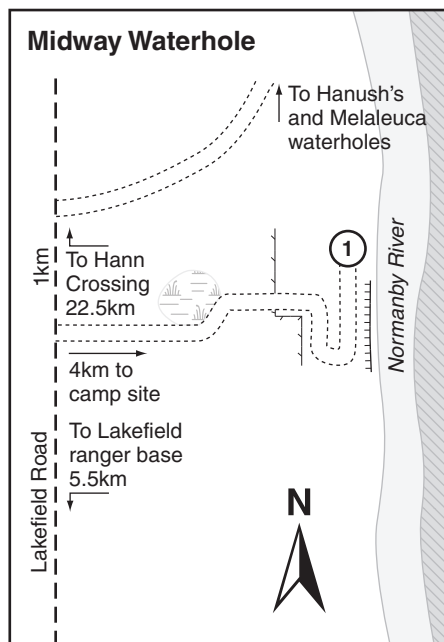

Central camping areas map

Rinyirru (Lakefield) National Park (CYPAL)

Warning: crocodiles can occur in the creeks, rivers, swamps, waterholes and along beaches of this park. Crocodiles are dangerous and attacks can be fatal. Always be croc wise in croc country.

Maps not to scale