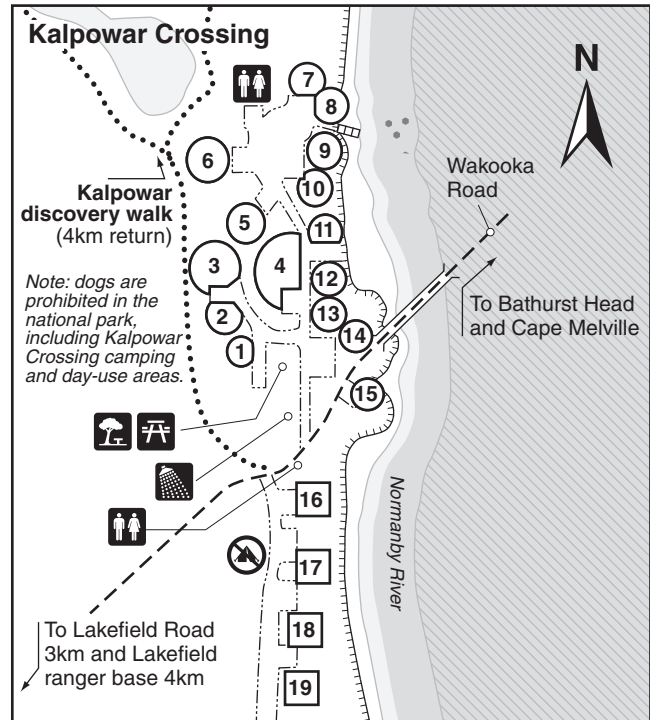

Central camping areas map

Rinyirru (Lakefield) National Park (CYPAL)

Warning: crocodiles can occur in the creeks, rivers, swamps, waterholes and along beaches of this park. Crocodiles are dangerous and attacks can be fatal. Always be croc wise in croc country.

Maps not to scale