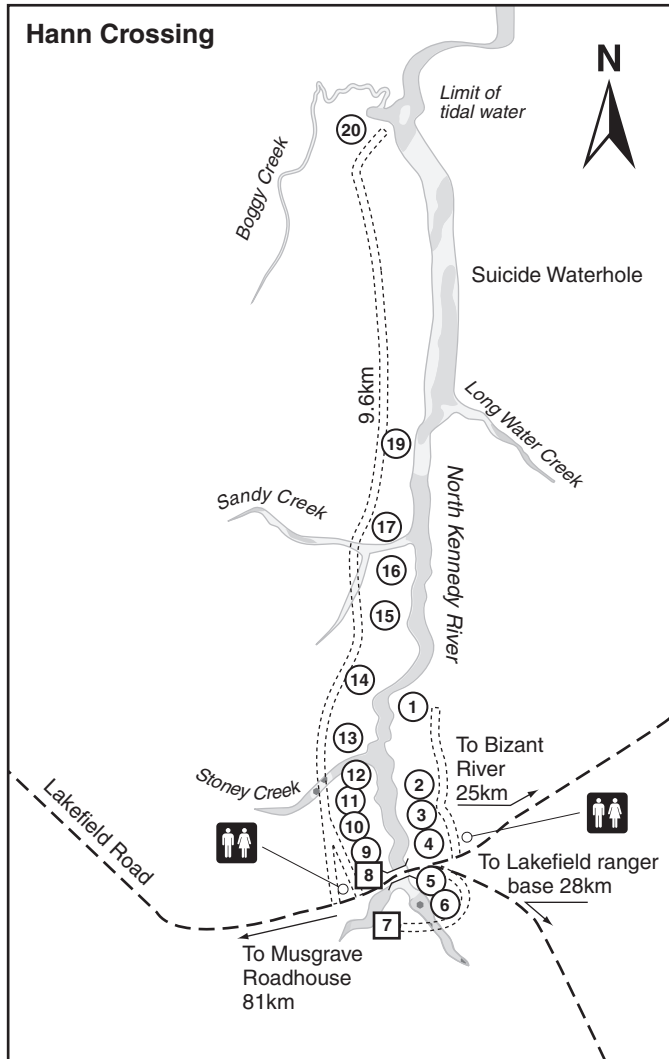

Central camping areas map

Rinyirru (Lakefield) National Park (CYPAL)

Warning: crocodiles can occur in the creeks, rivers, swamps, waterholes and along beaches of this park. Crocodiles are dangerous and attacks can be fatal. Always be croc wise in croc country.

Maps not to scale