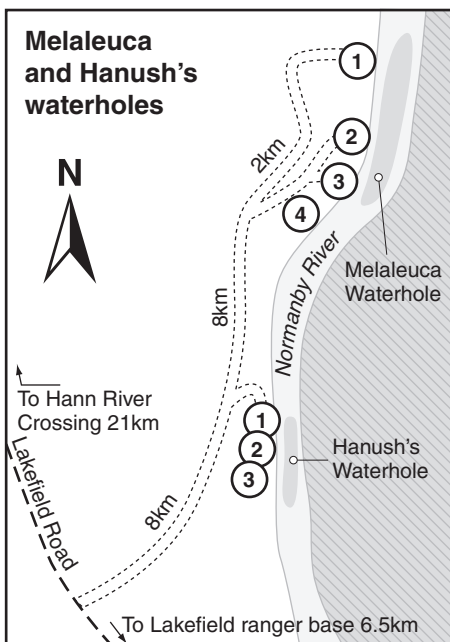

Central camping areas map

Rinyirru (Lakefield) National Park (CYPAL)

Warning: crocodiles can occur in the creeks, rivers, swamps, waterholes and along beaches of this park. Crocodiles are dangerous and attacks can be fatal. Always be croc wise in croc country.

Maps not to scale