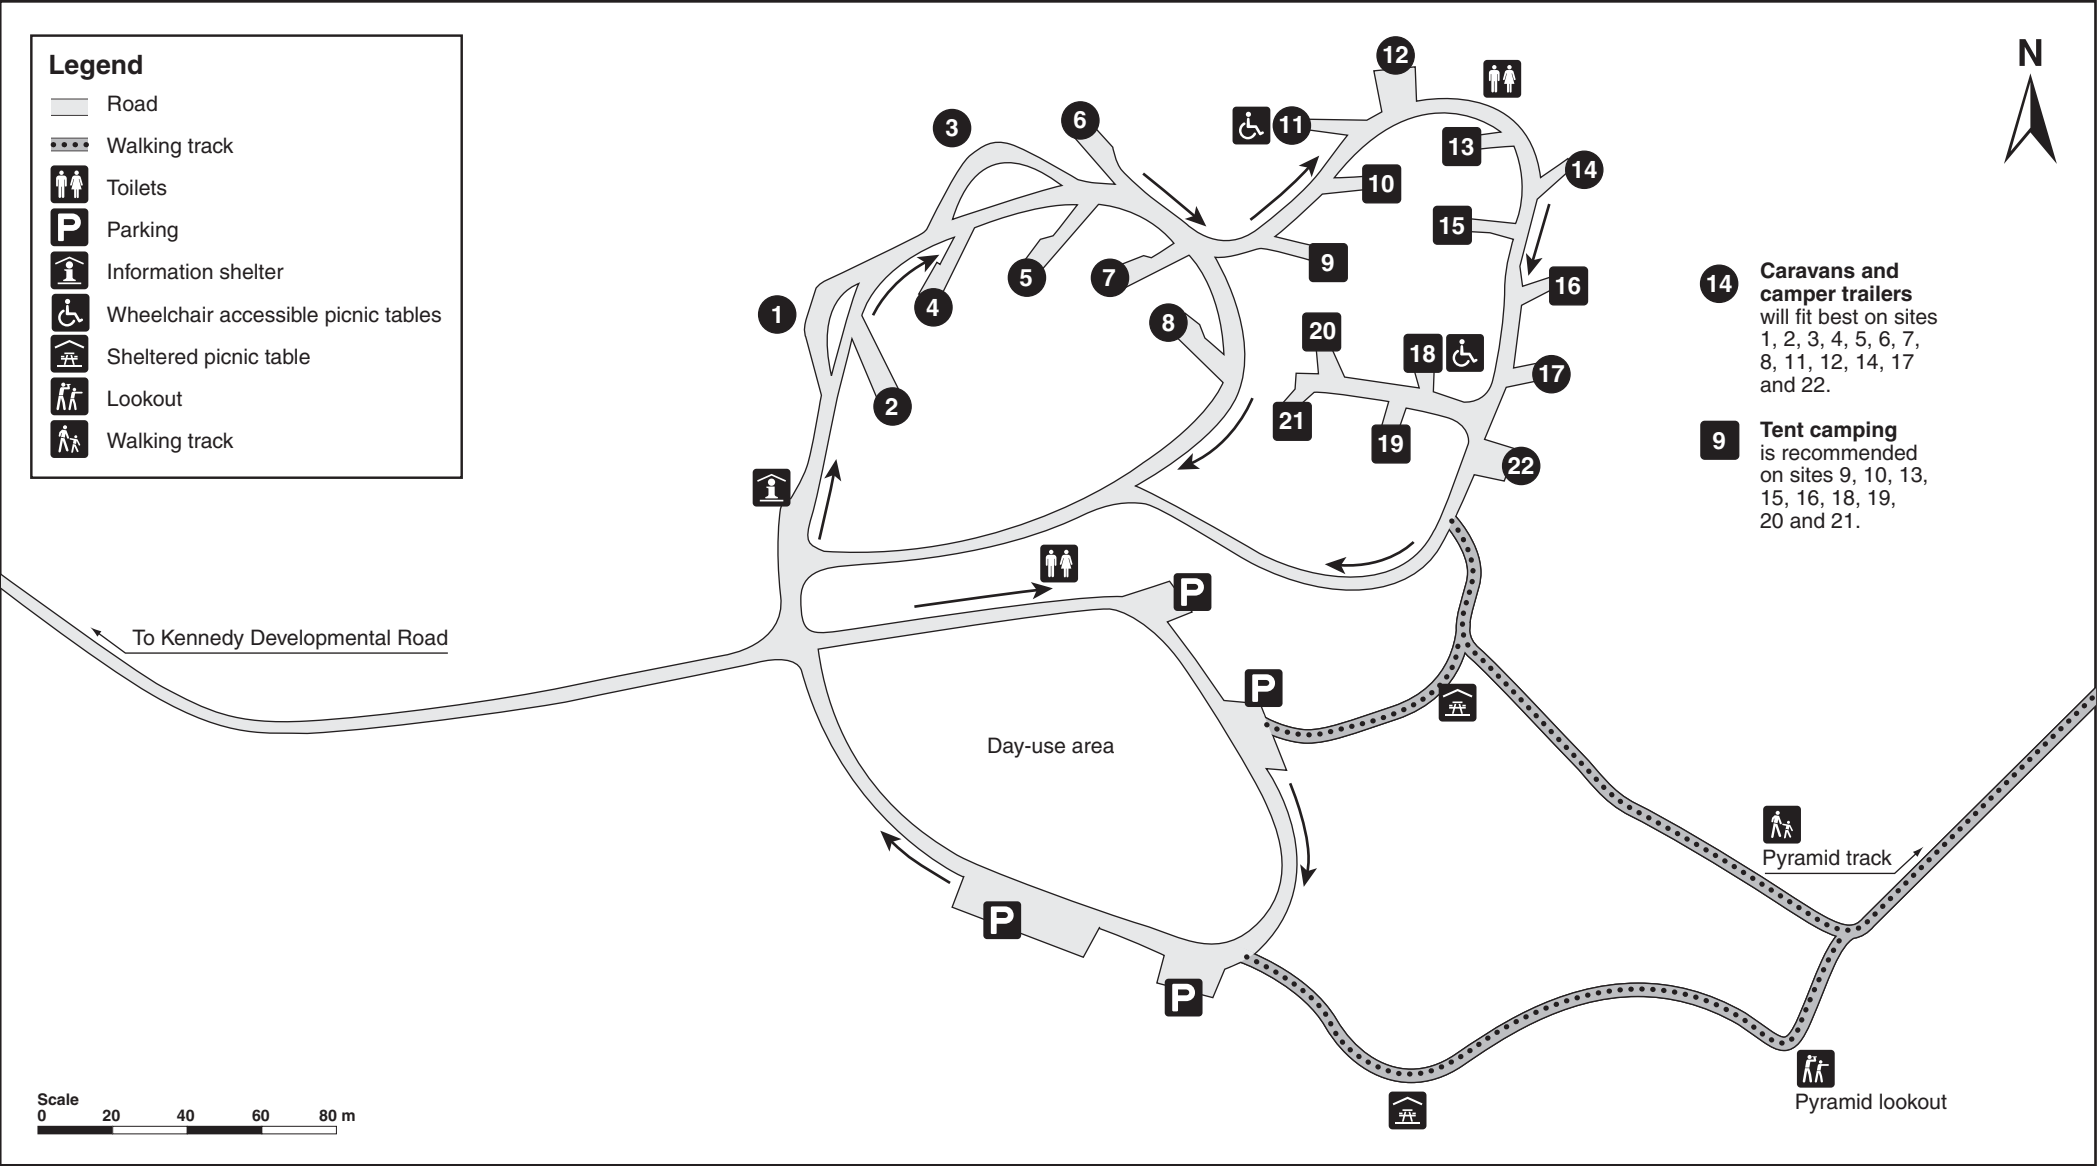

Pyramid camping area

Porcupine Gorge National Park

© State of Queensland. Queensland Parks and Wildlife Service, Department of National Parks, Recreation, Sport and Racing. MA442 March 2016