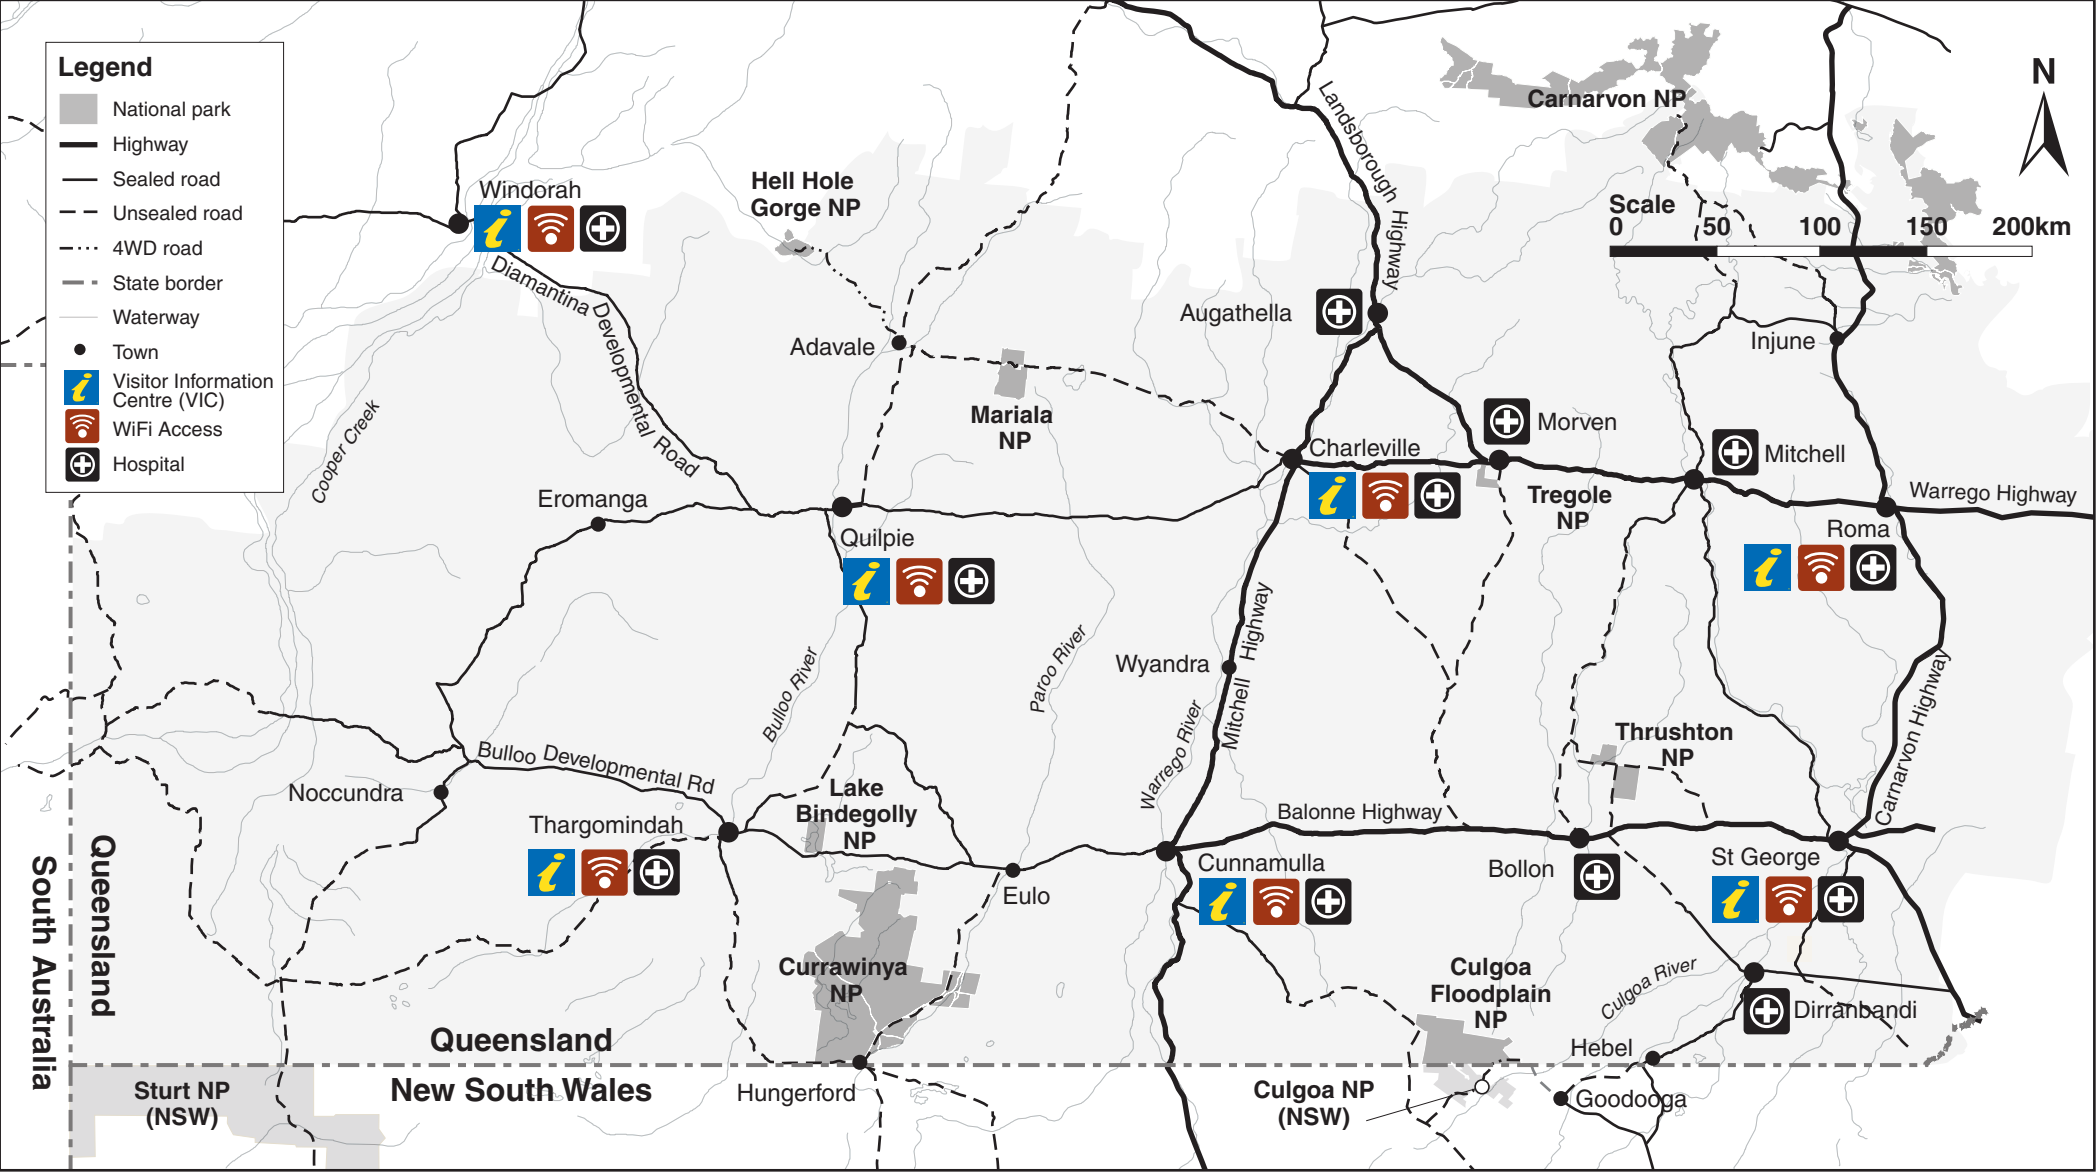

South West Queensland map

Mulga Lands

© State of Queensland. Queensland Parks and Wildlife Service, Department of National Parks, Sport and Racing. MA661 November 2017