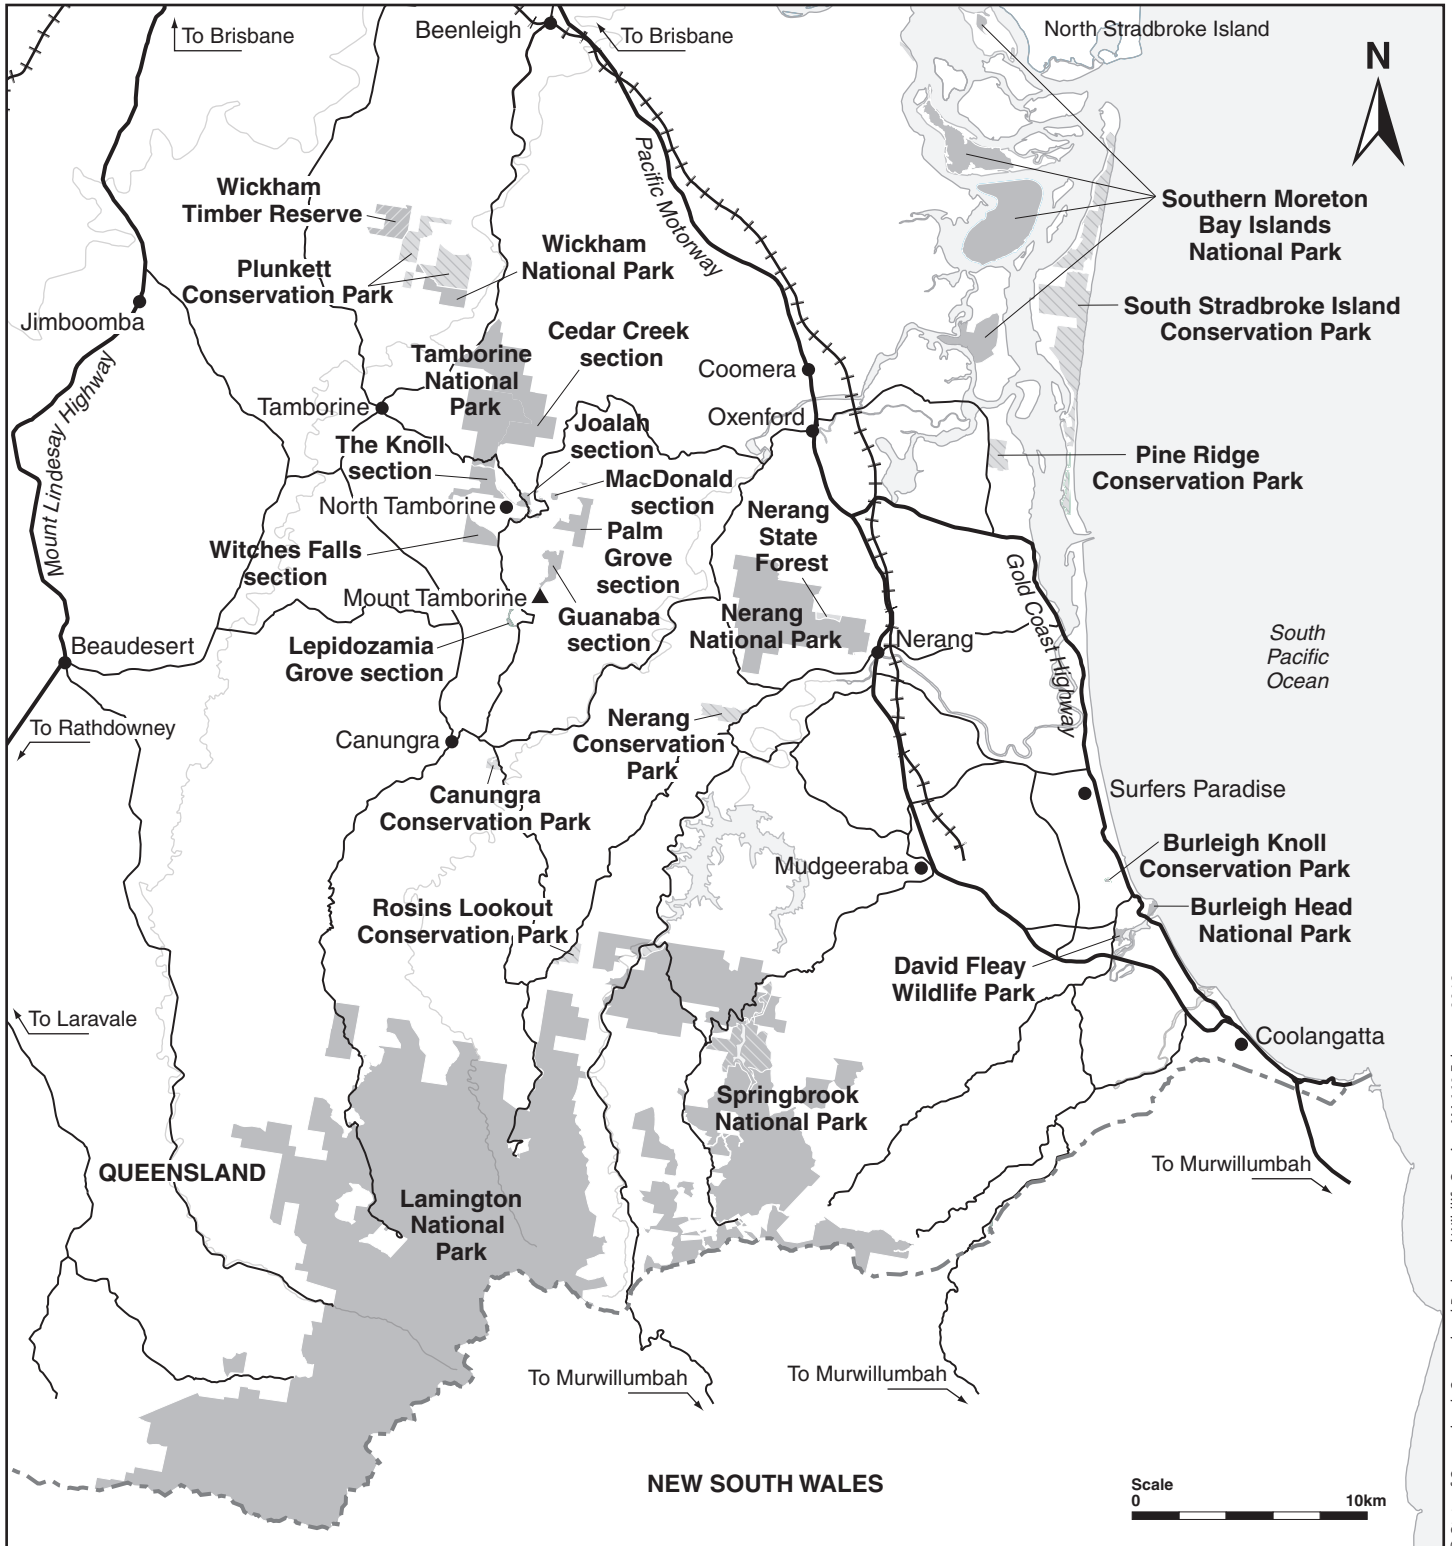

Gold Coast and hinterland parks map

Legend

 National park	 SEQ Water reserve	 Major sealed road
 State forest	 Water	 Railway
 Conservation park	 Waterway	 State border
 Timber reserve	 Highway	 Town

© State of Queensland. Queensland Parks and Wildlife Service. MA660 February 2019