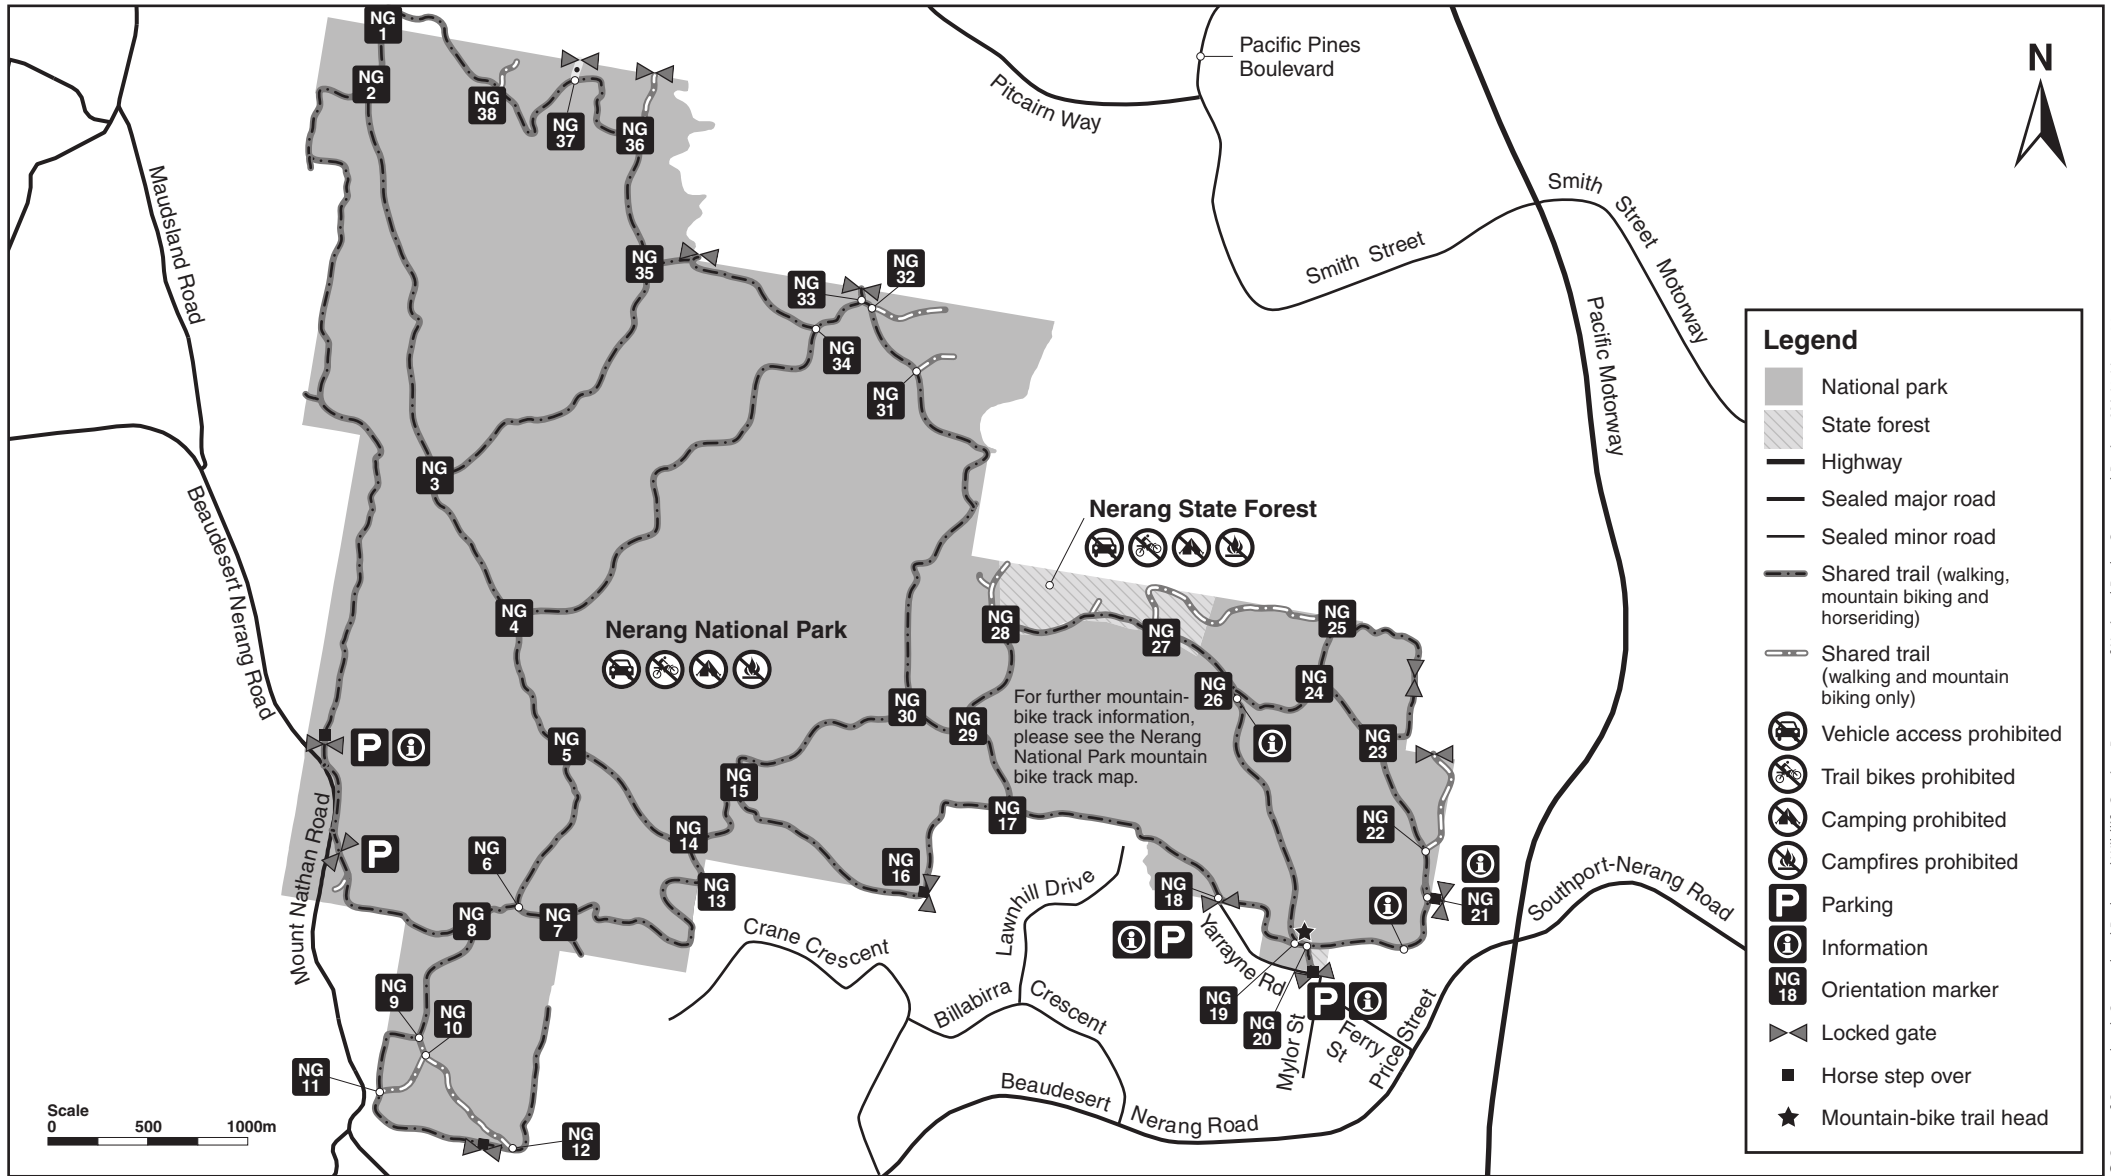

Nerang National Park and Nerang State Forest map

Legend

- National park
- State forest
- Highway
- Sealed major road
- Sealed minor road
- Shared trail (walking, mountain biking and horseriding)
- Shared trail (walking and mountain biking only)
- Vehicle access prohibited
- Trail bikes prohibited
- Camping prohibited
- Campfires prohibited
- Parking
- Information
- Orientation marker
- Locked gate
- Horse step over
- Mountain-bike trail head

For further mountain-bike track information, please see the Nerang National Park mountain bike track map.