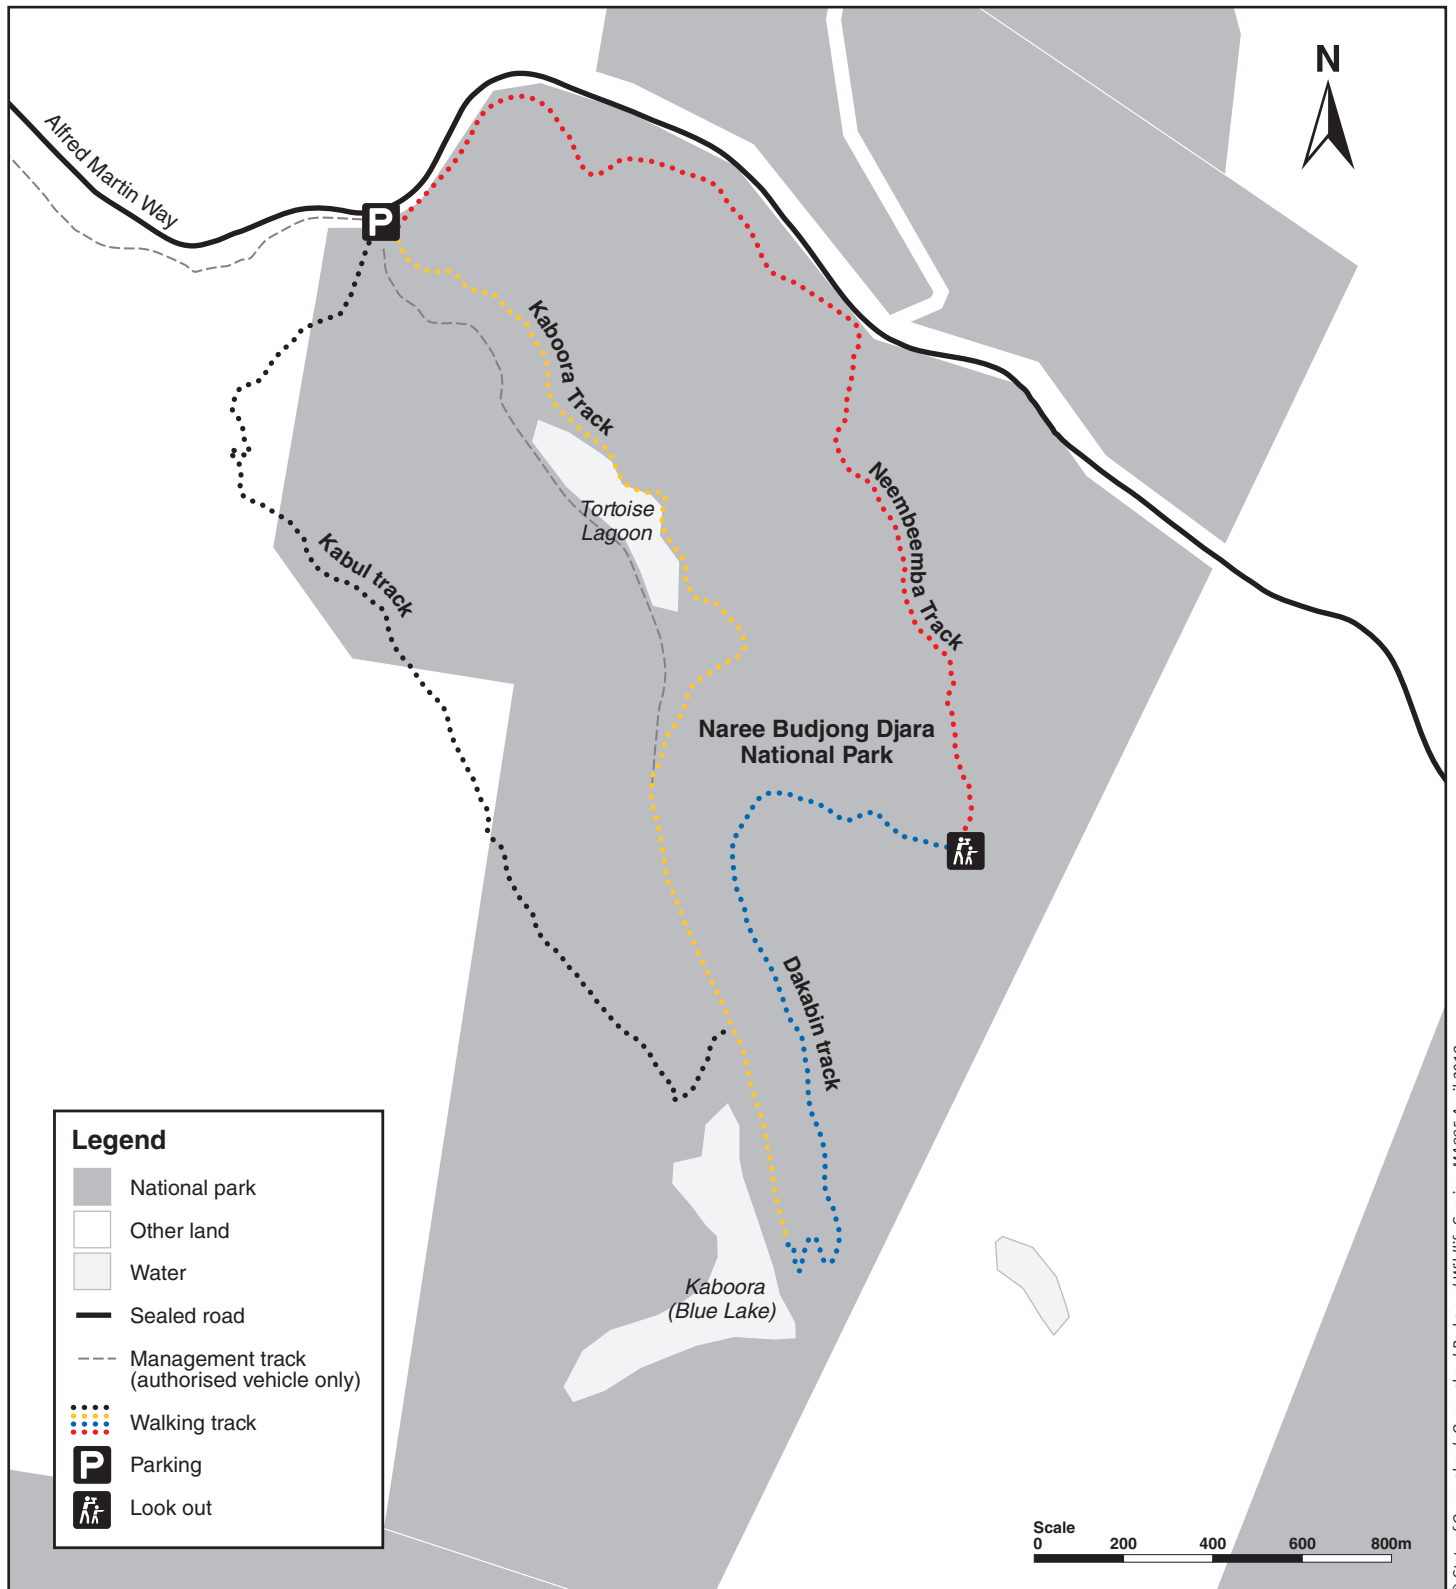

Kaboora (Blue Lake) walking tracks map

Naree Budjong Djara National Park

© State of Queensland. Queensland Parks and Wildlife Service. MA885 April 2019