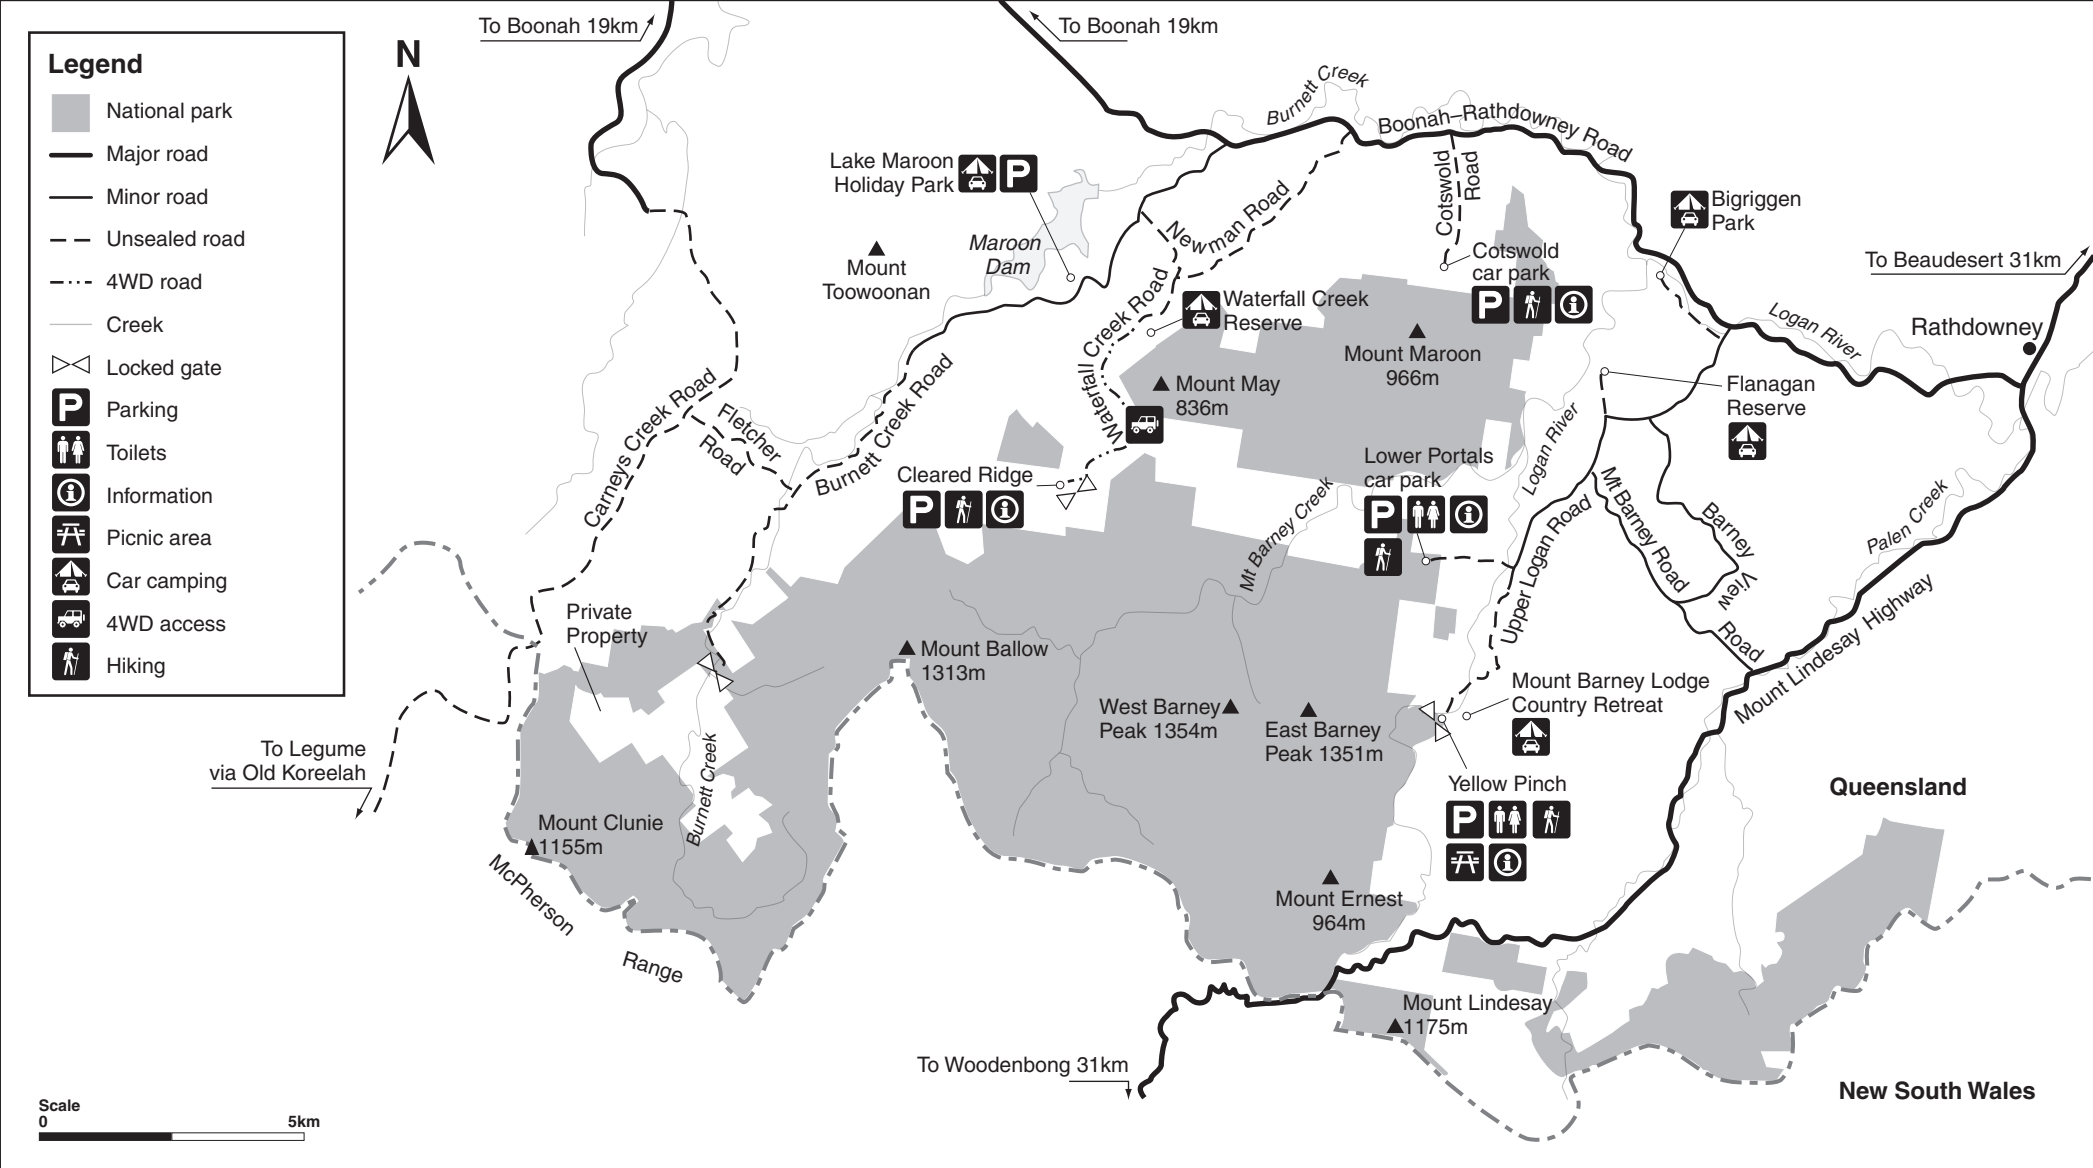

# Mount Barney National Park locality map

© State of Queensland. Queensland Parks and Wildlife Service. MA577 March 2019