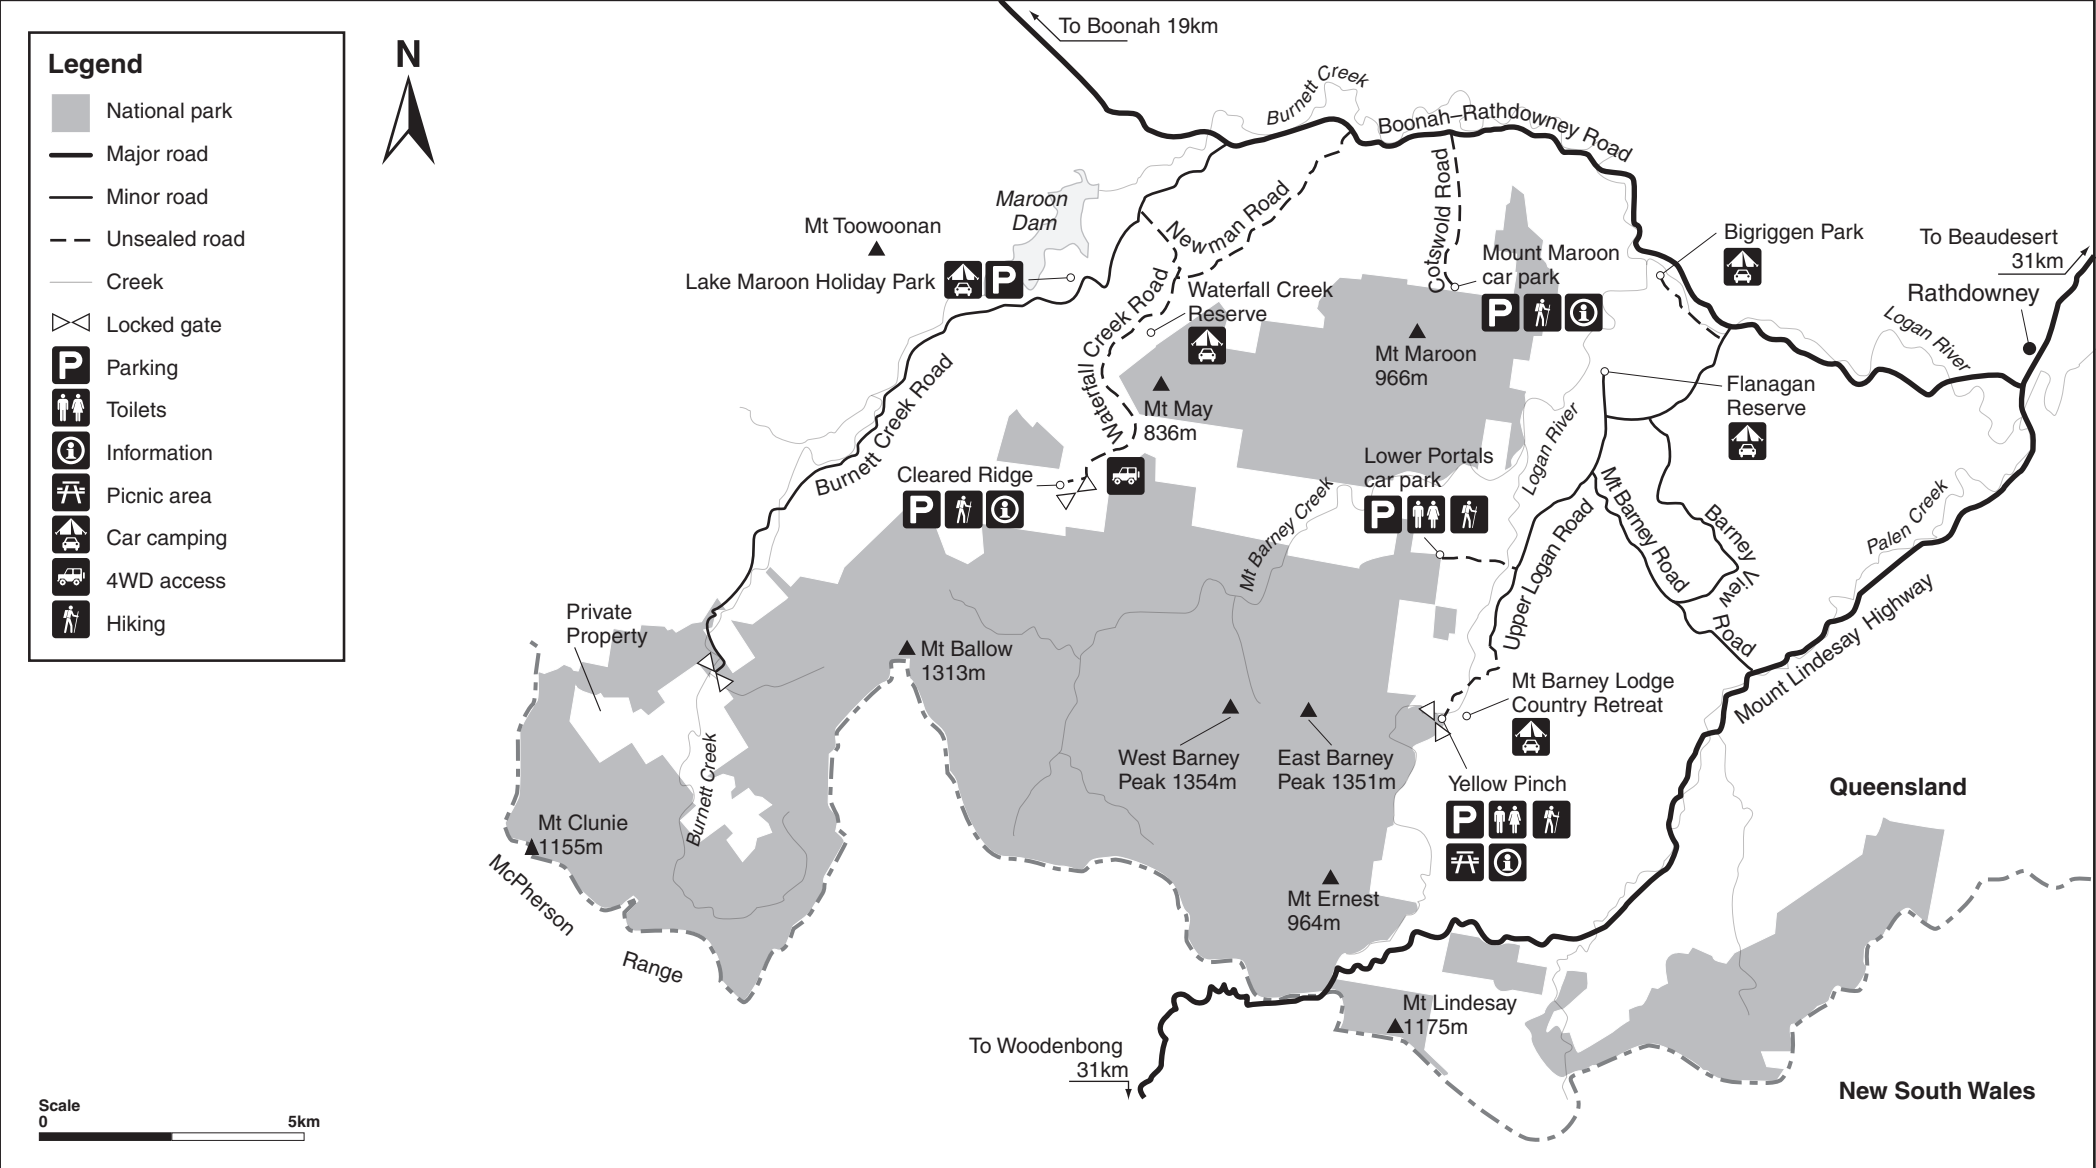

Mount Barney National Park locality map

© State of Queensland. Queensland Parks and Wildlife Service. MA577 August 2018