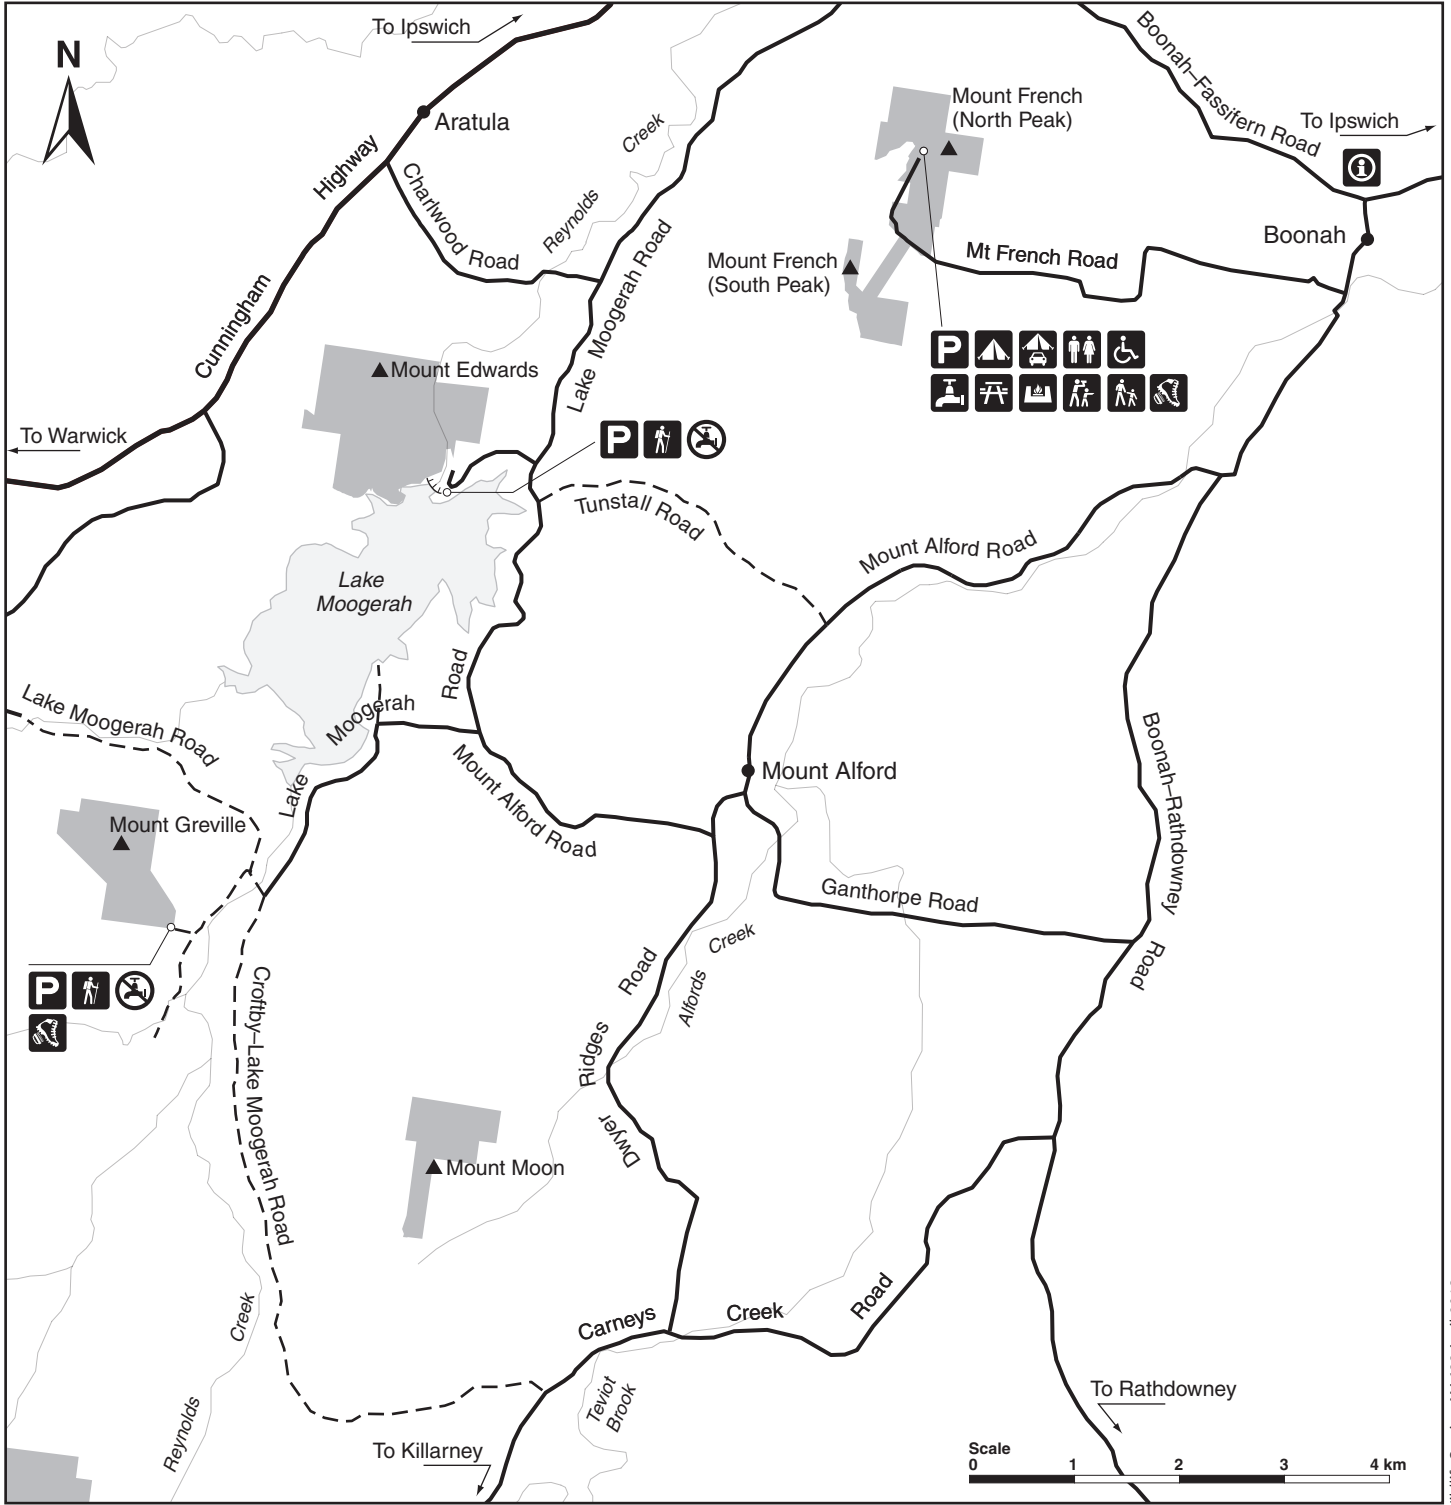

# Moogerah Peaks National Park map

Legend			
	National park		Highway
	Water		Dam wall
	Waterways		Information
	Sealed major road		Parking
	Unsealed road		Camping
	Car camping		Toilets
	Wheelchair access		Water
	Picnic table		Barbecue / fireplace
	Lookout		Walking track
	Hiking		Pathogen control station
	No water provided		

© State of Queensland. Queensland Parks and Wildlife Service. MA699 April 2018