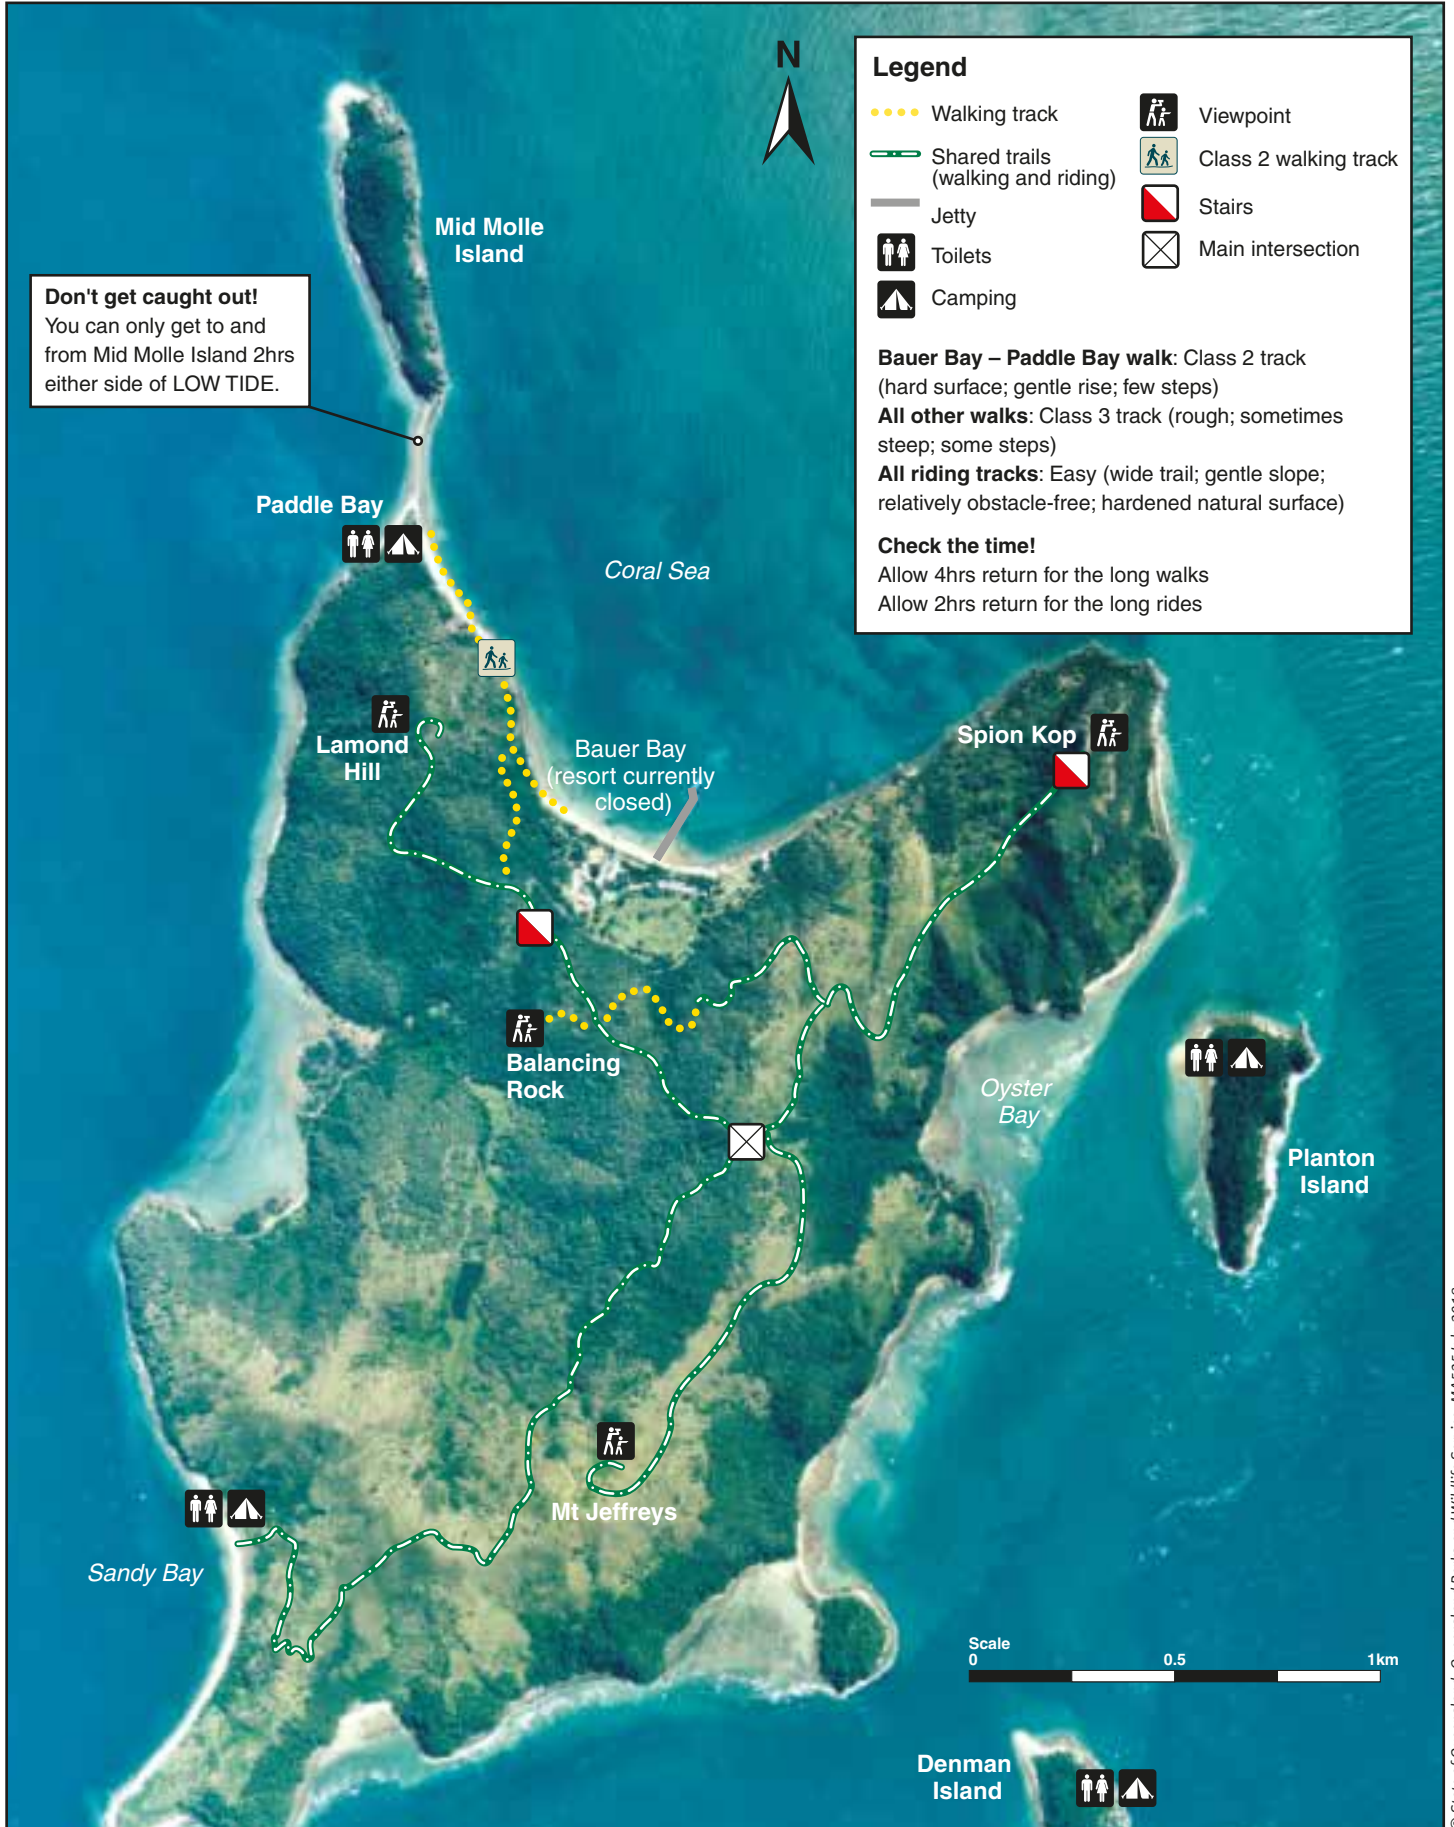

# South Molle Island map

Molle Islands National Park

© State of Queensland. Queensland Parks and Wildlife Service. MA525 July 2018