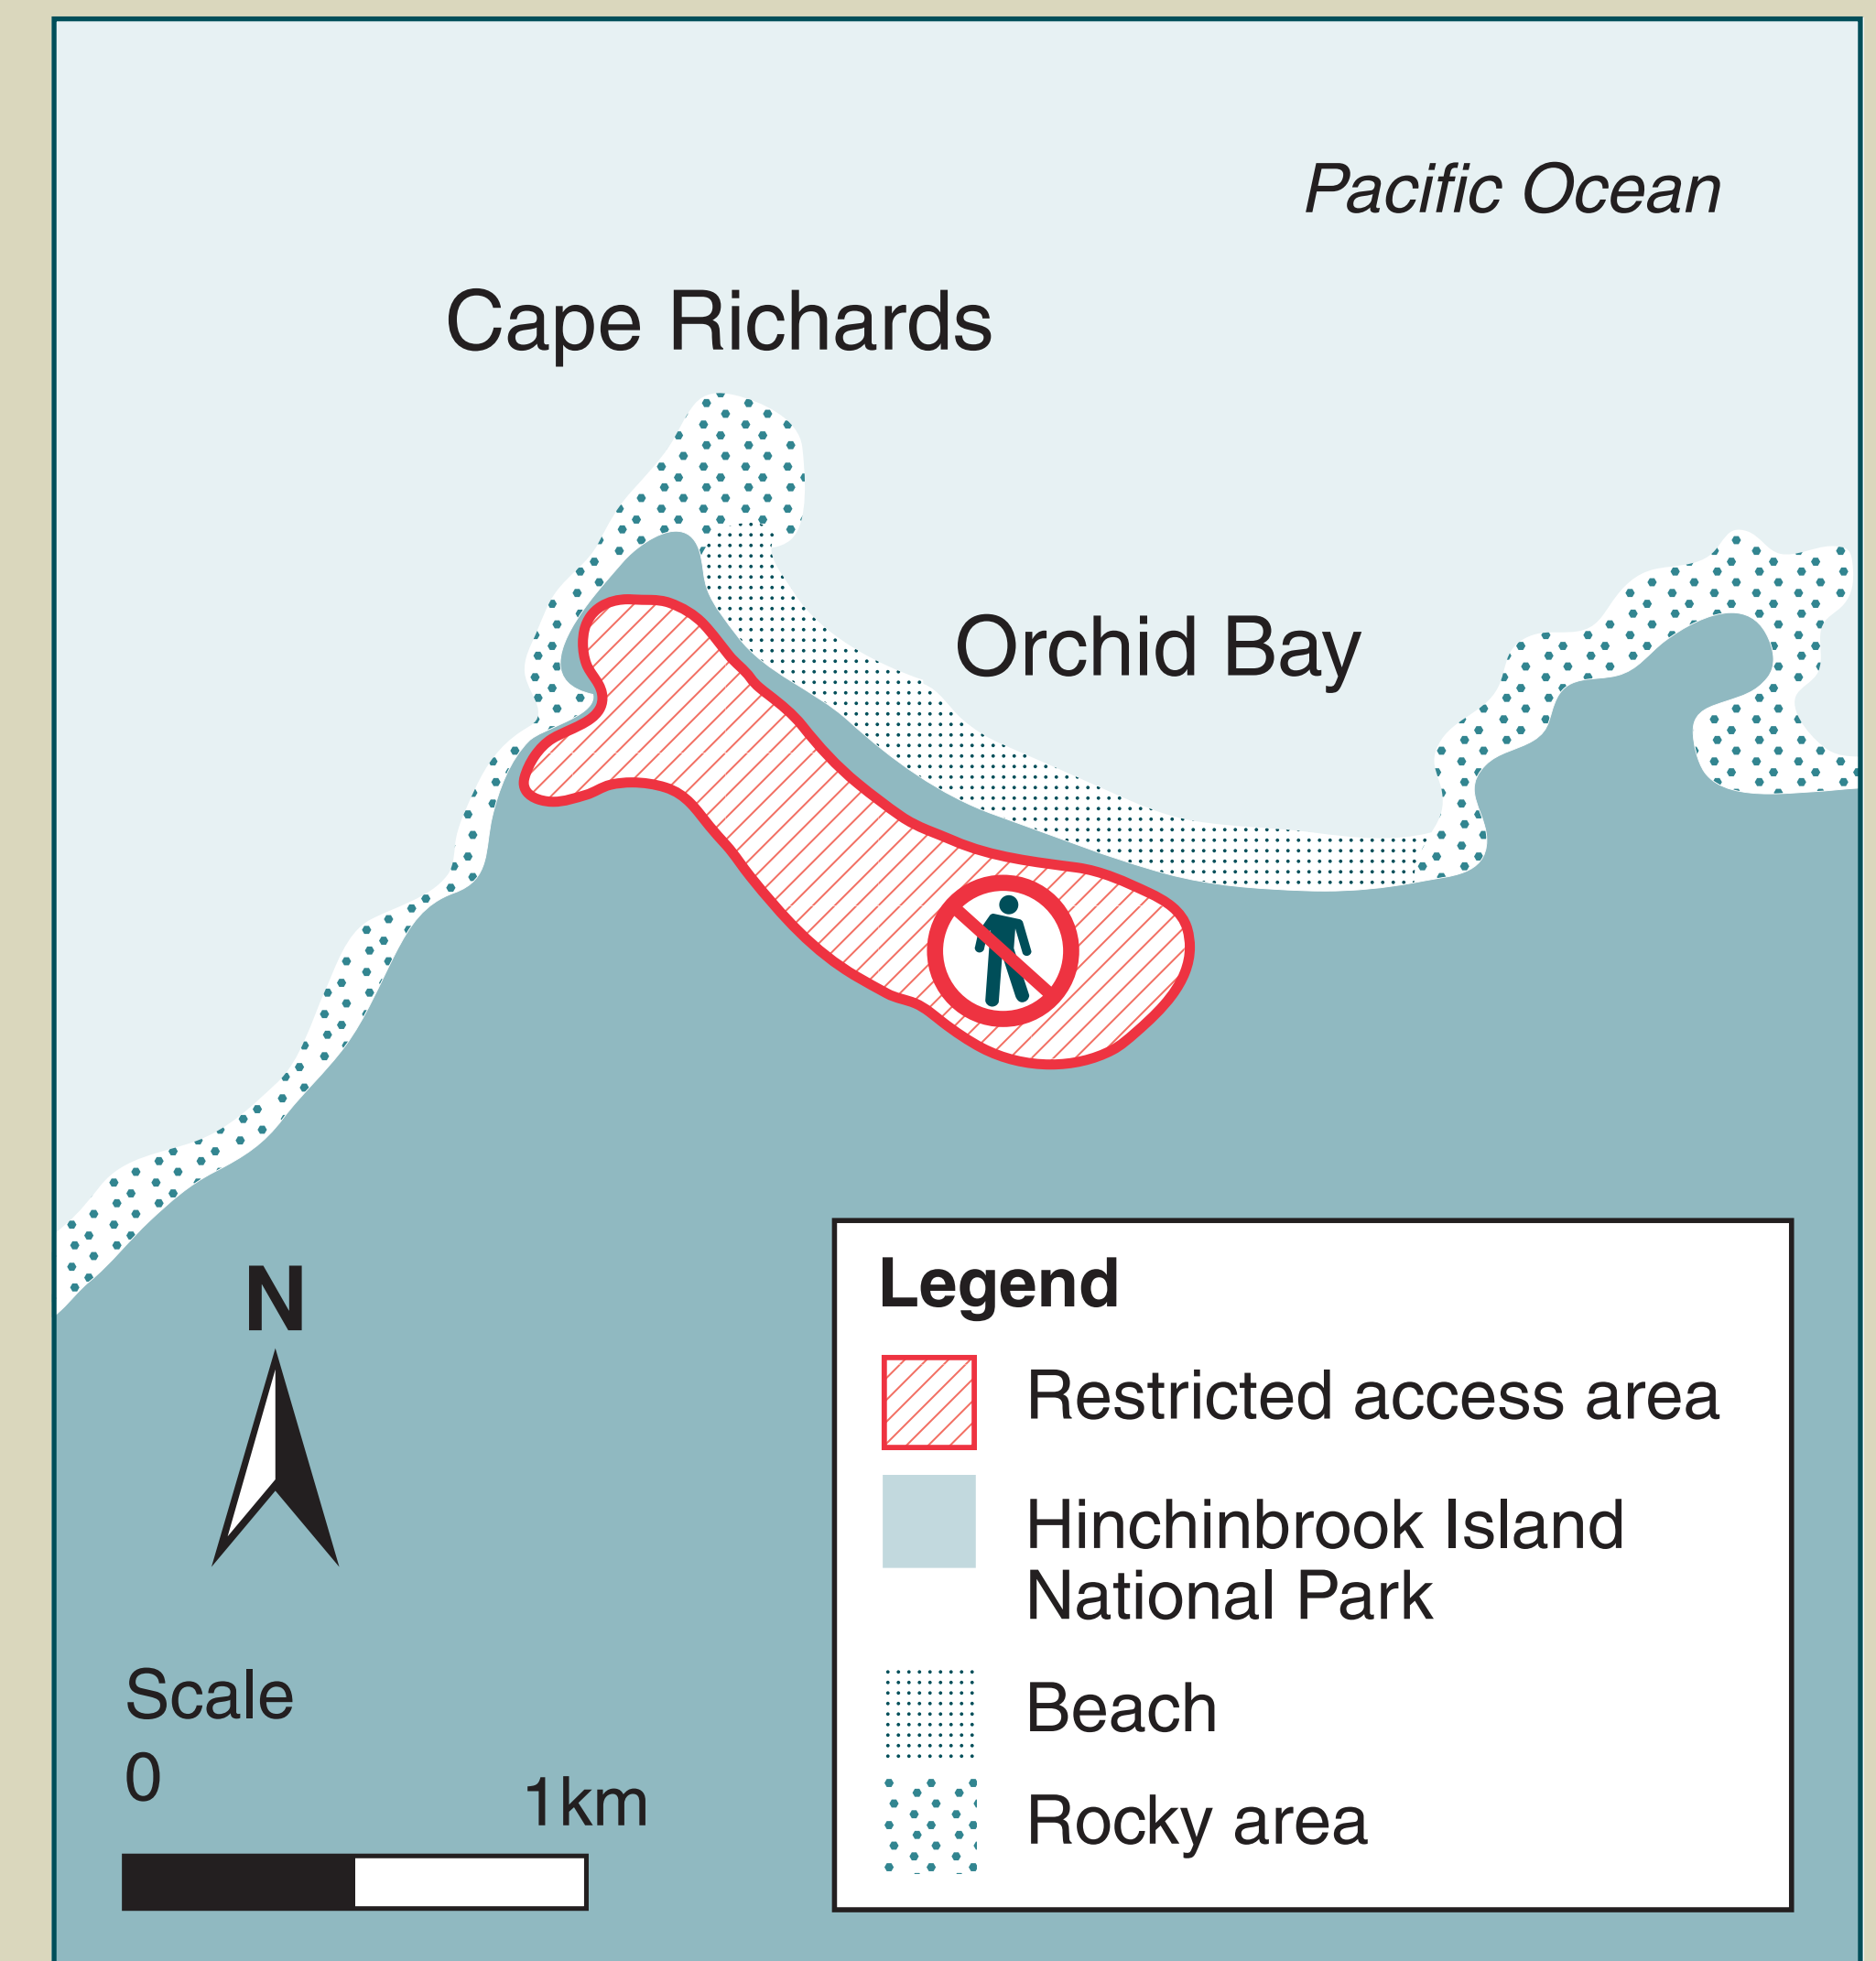

Restricted access area

Unauthorised entry prohibited

For public safety

A restricted access area has been declared over the area shown on the map and bound by these symbols.

Entry to the restricted access area is prohibited without a permit or written approval.

Contravention of a requirement of this notice is an offence under the *Nature Conservation Act 1992*.

Maximum penalty: 80 penalty units.

On-the-spot fines apply.

S15469