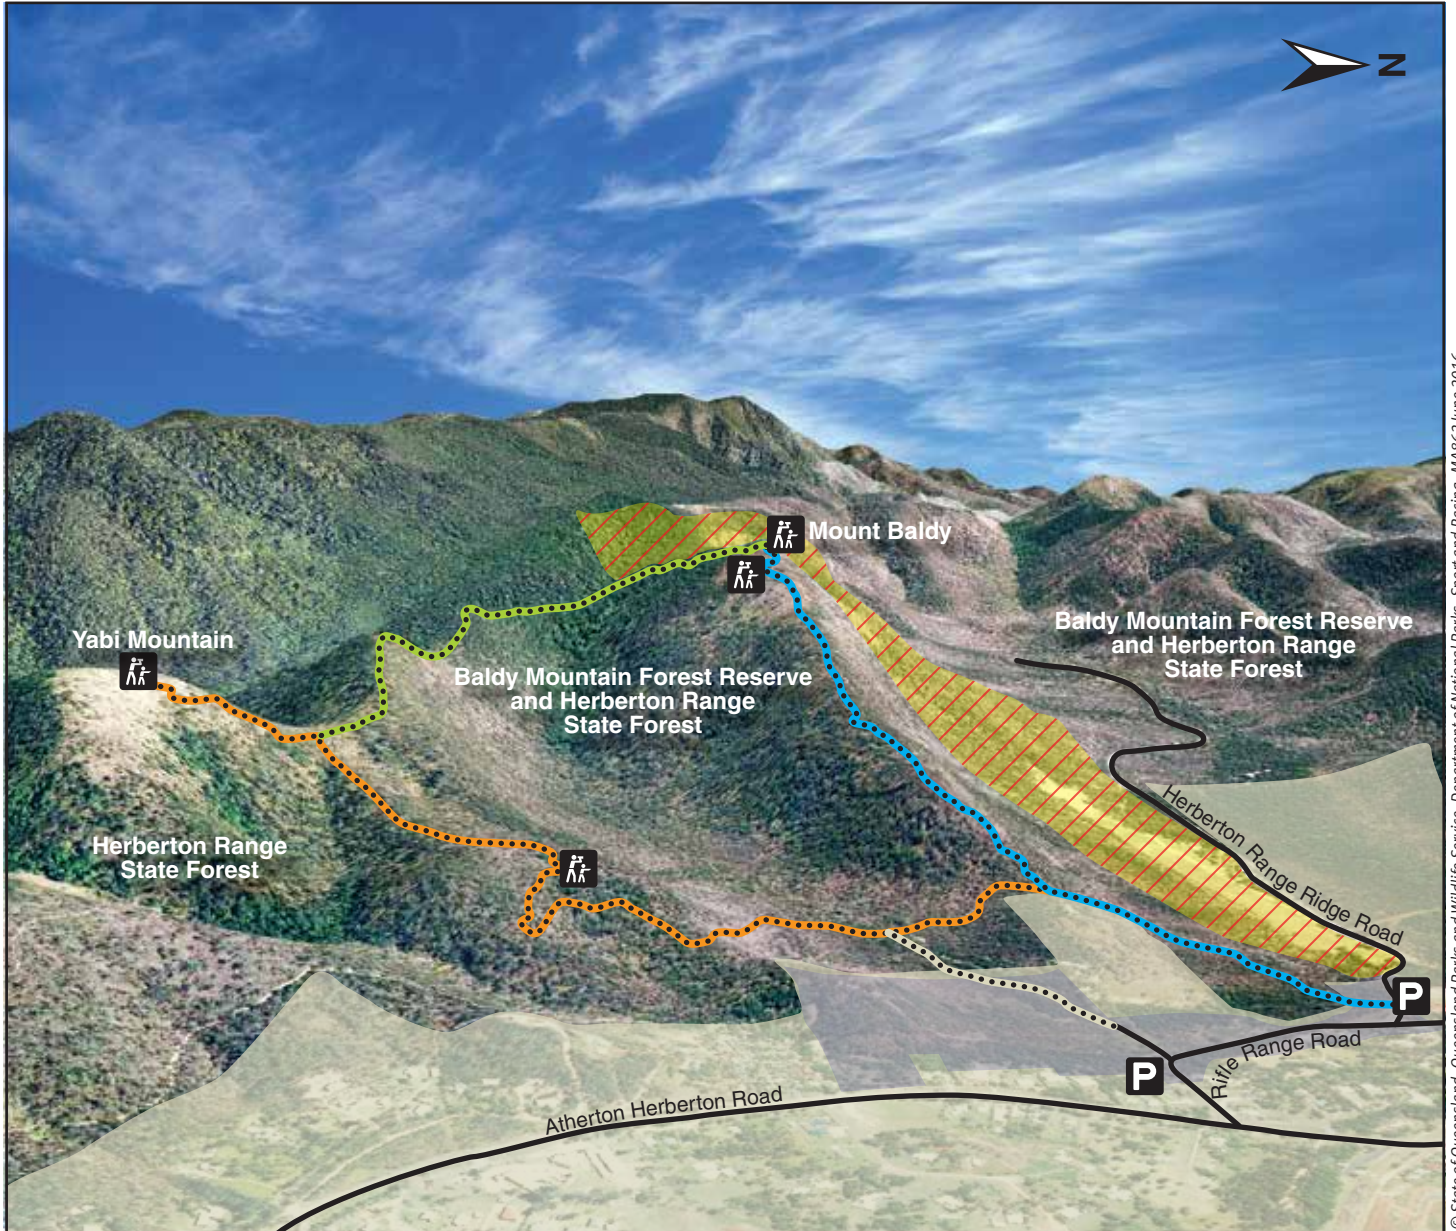

Baldy Yabi circuit walk map

Baldy Mountain Forest Reserve and Herberton Range State Forest

© State of Queensland. Queensland Parks and Wildlife Service, Department of National Parks, Sport and Racing. MA862 June 2016

Legend	
	Range danger area
	Tablelands Regional Council land
	Freehold land
	Parking
	Lookout
	Road
Walking tracks	
	600m (7 mins)
	2.2km (45 mins)
	2.2km (45 mins)
	2.3km (45 mins)