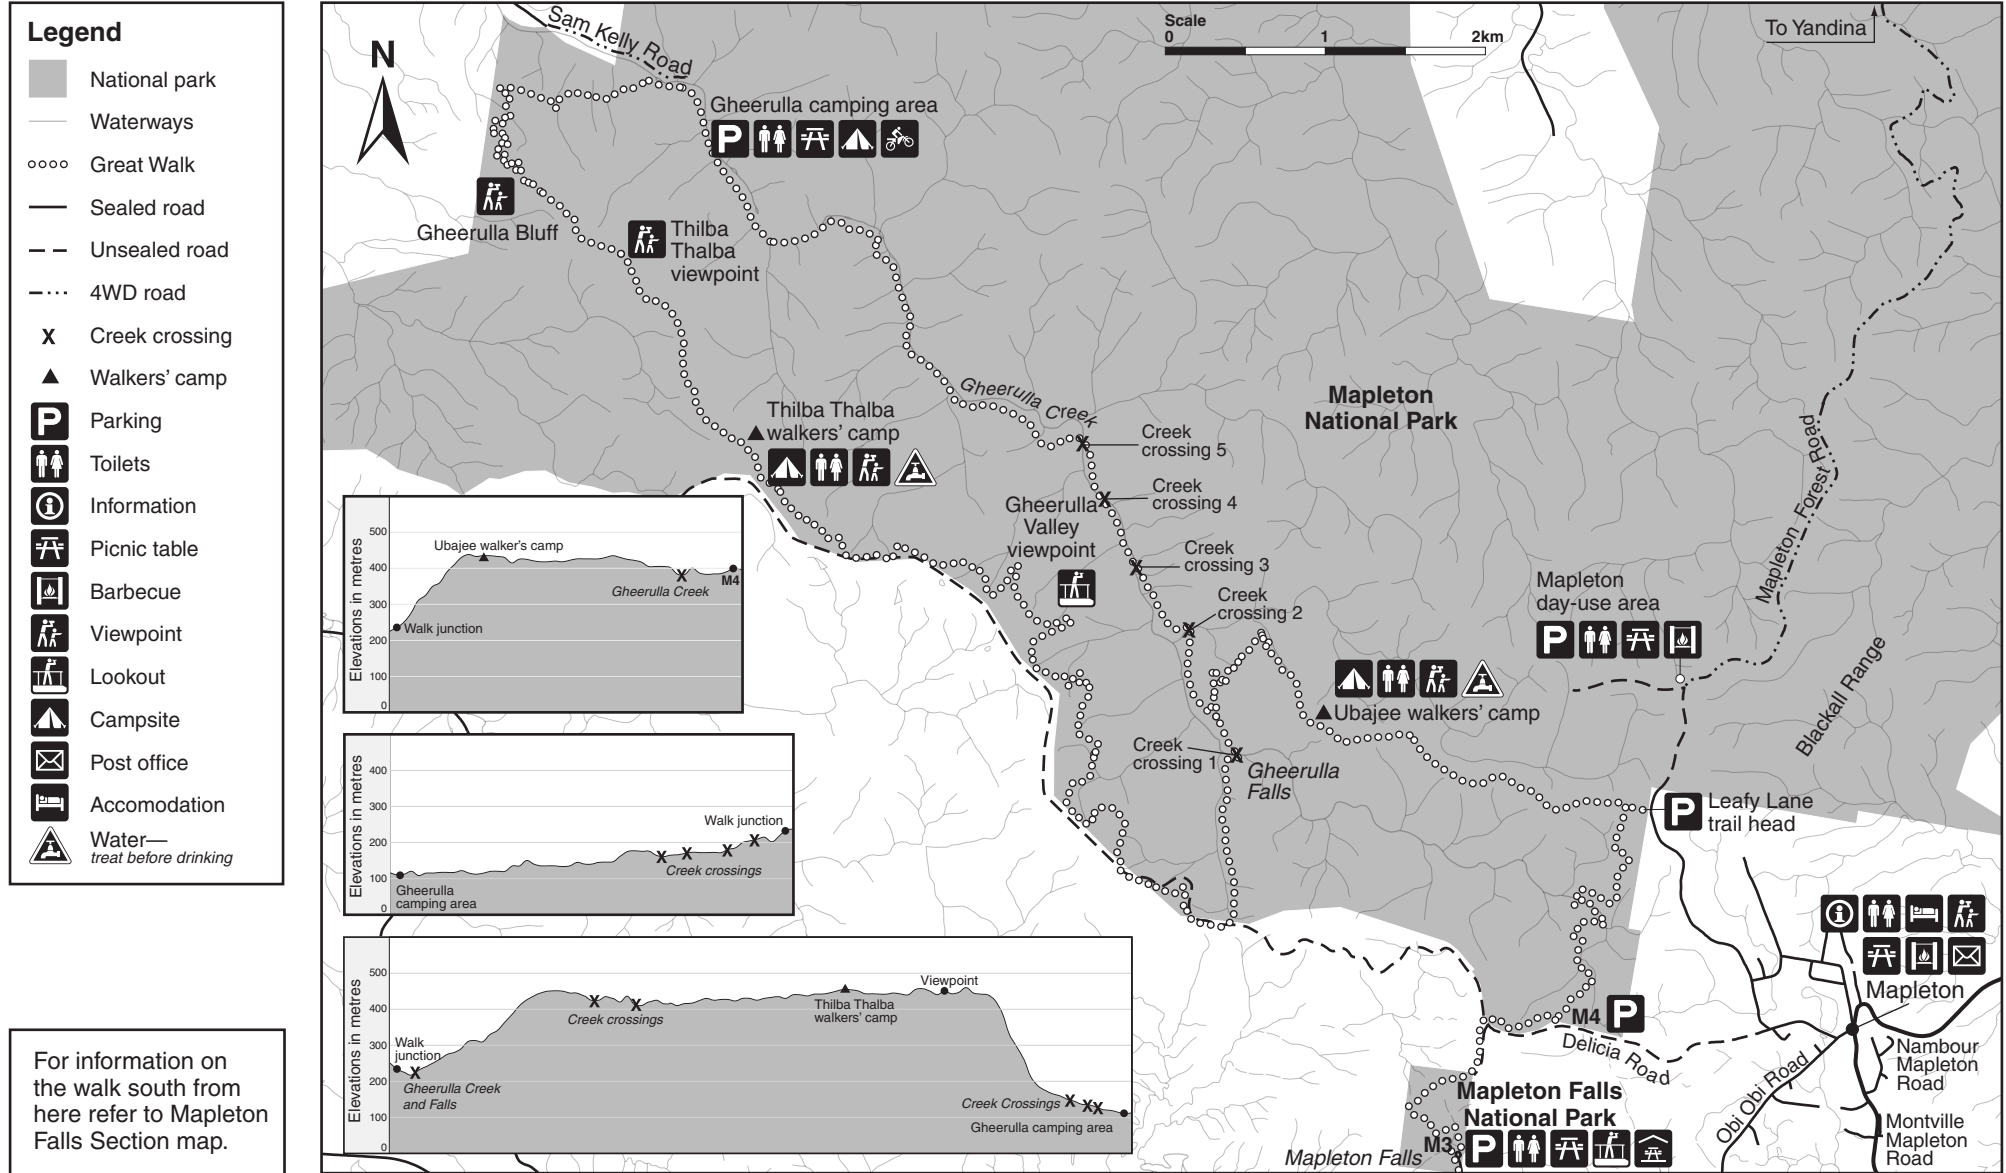

Delicia Road access, Mapleton National Park map

Sunshine Coast Hinterland Great Walk

Always take a copy of the Sunshine Coast Hinterland Great Walk Topographical map on extended walks.

For information on the walk south from here refer to Mapleton Falls Section map.