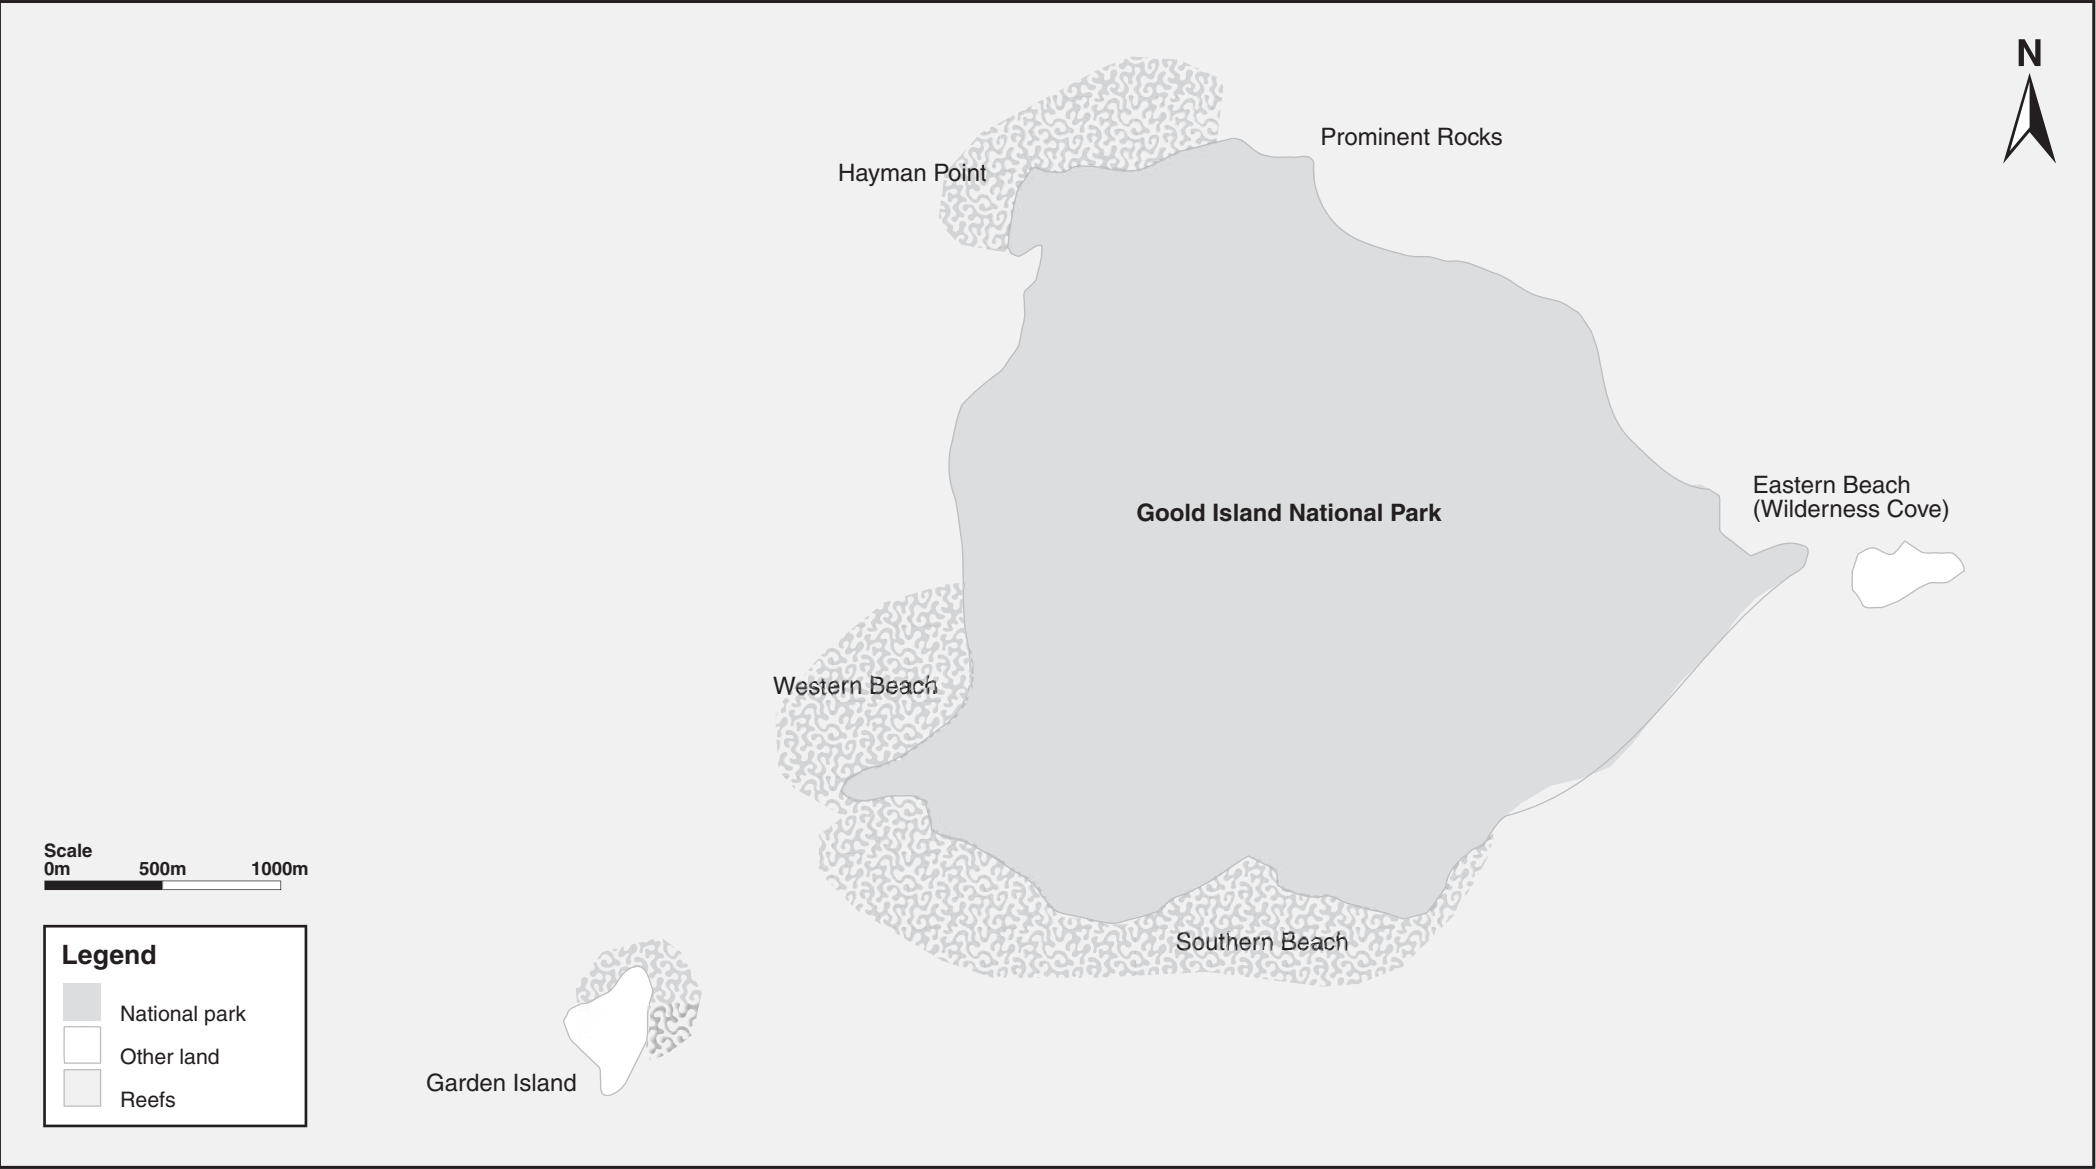

Goold Island National Park

July 2007

© State of Queensland. Queensland Parks and Wildlife Service, Department of Environment and Resource Management. MA318