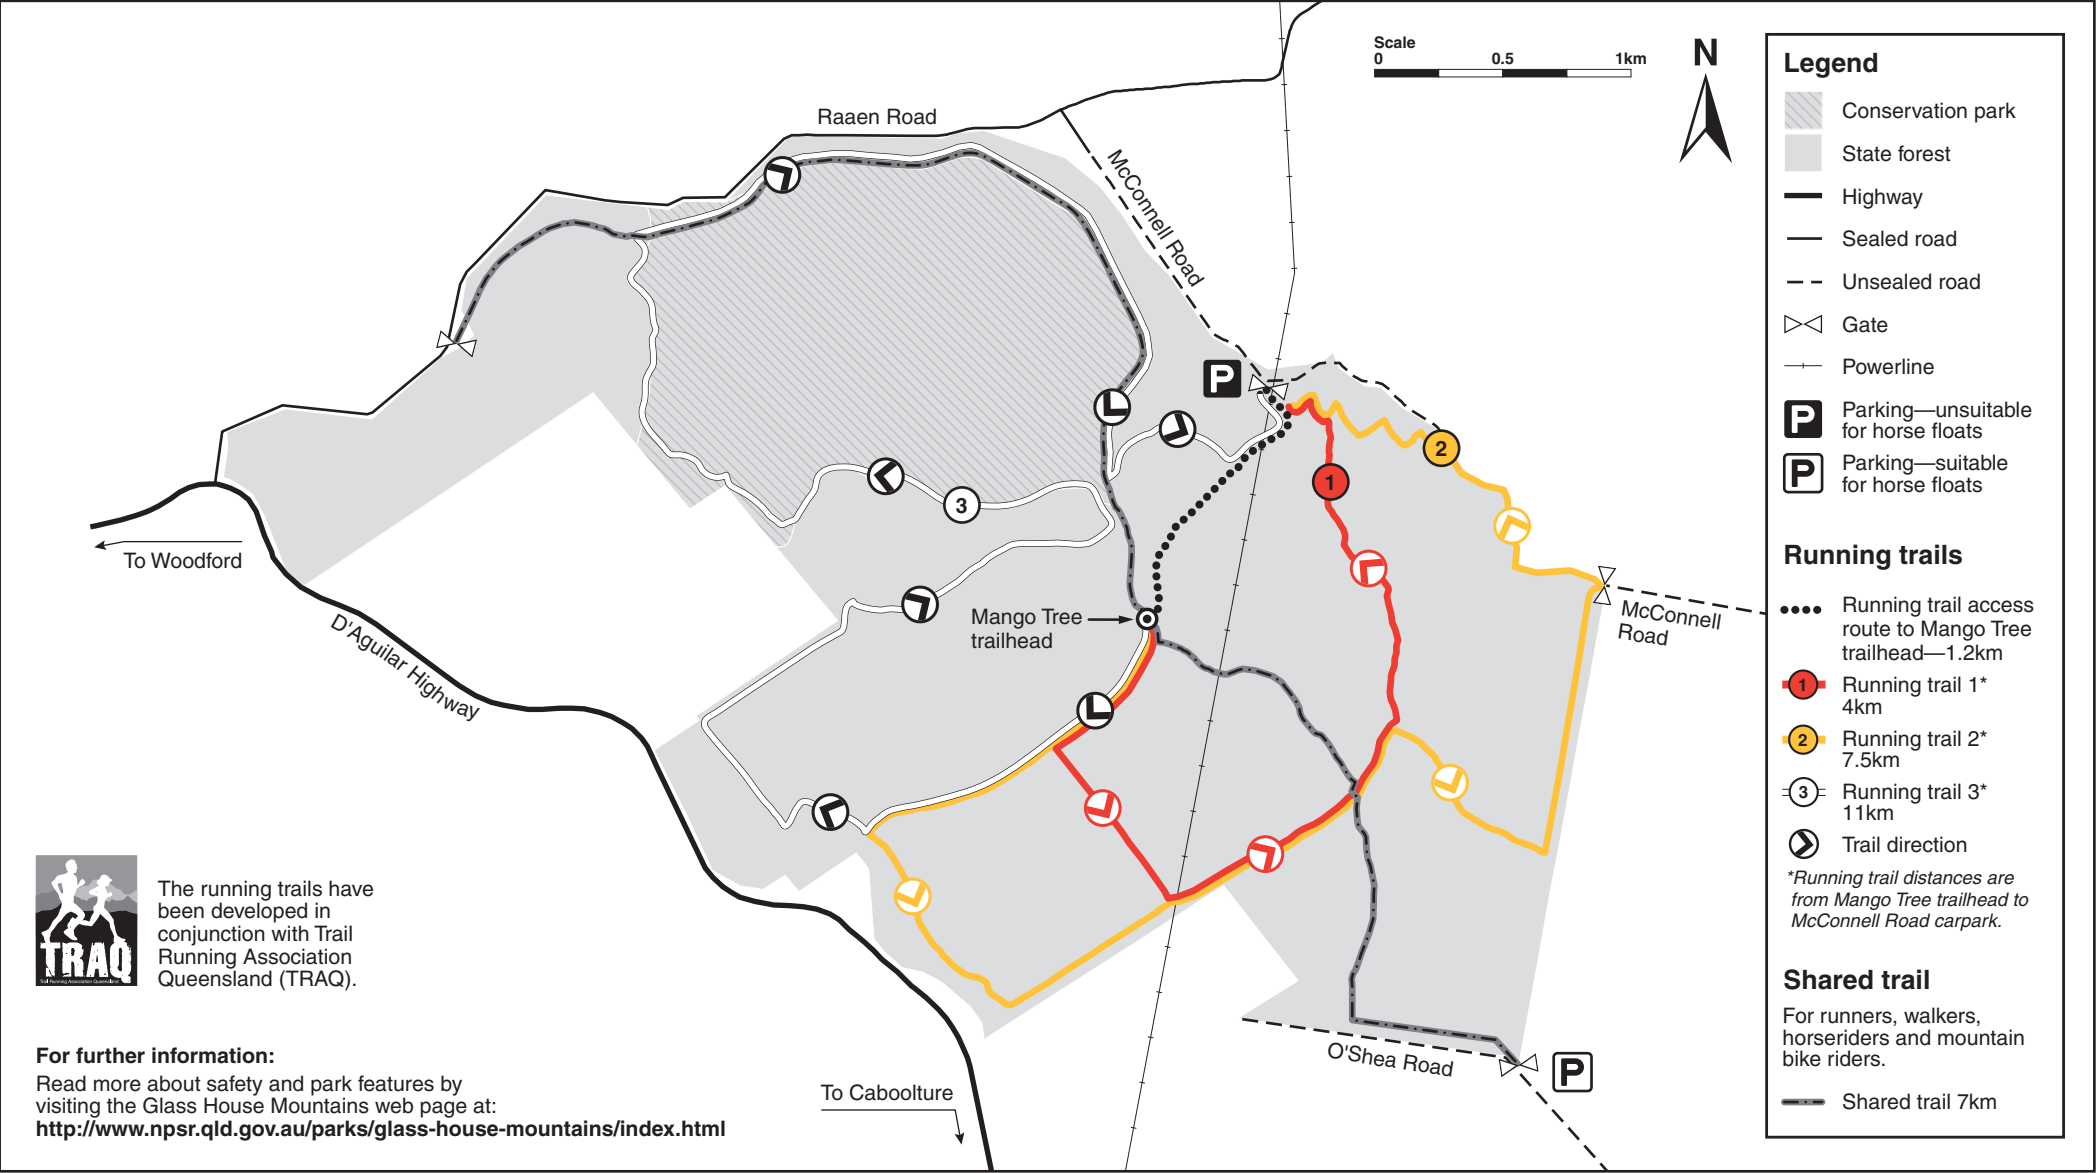

Glass House Mountains Conservation Park and Beerburrum West State Forest map

Bracalba running trails and shared trail

© State of Queensland. Queensland Parks and Wildlife Service, Department of National Parks, Sport and Racing. MA859 August 2016