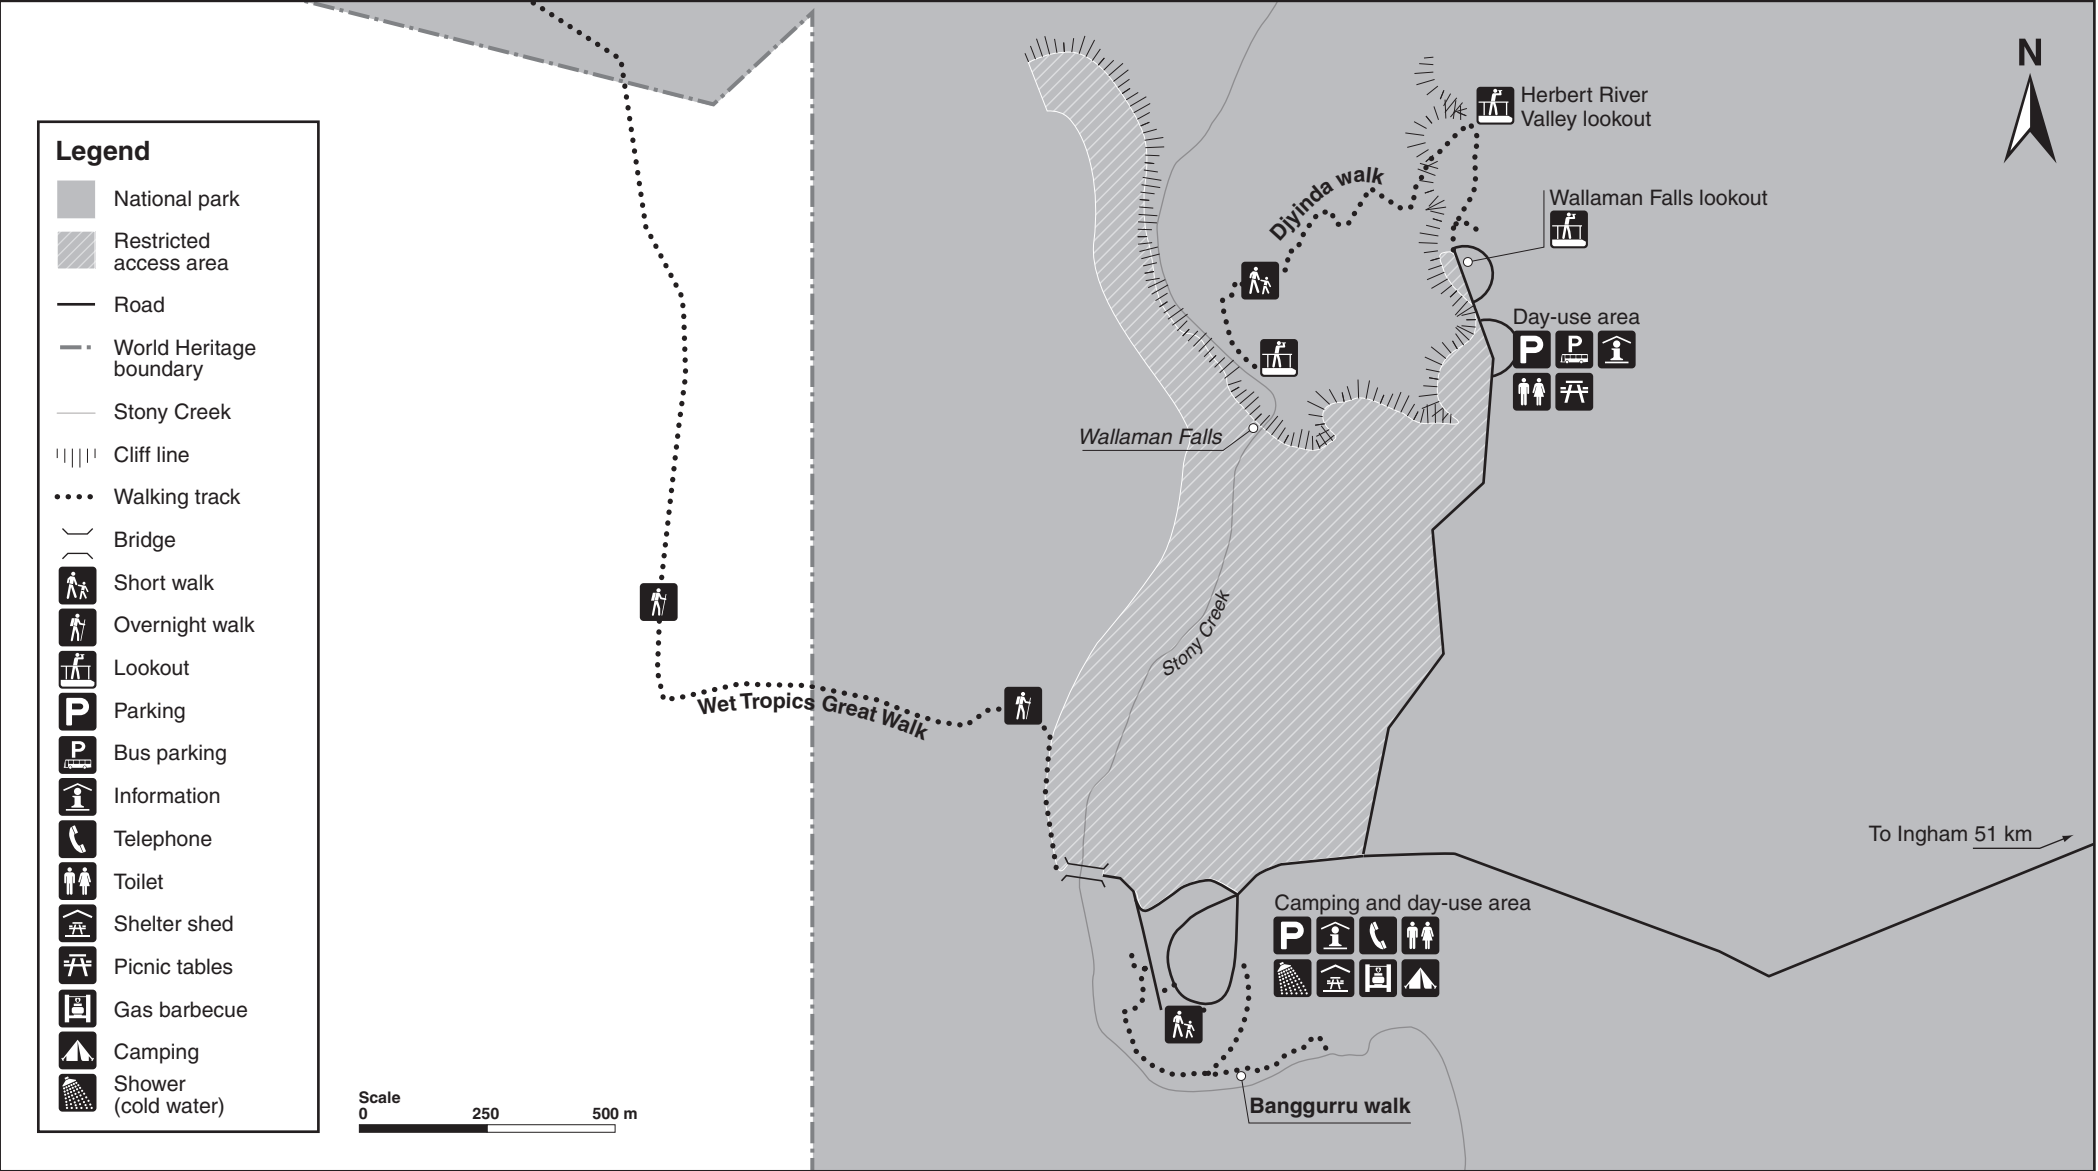

Wallaman Falls map

Girringun National Park

© State of Queensland. Queensland Parks and Wildlife Service, Department of National Parks, Recreation, Sport and Racing. MA290 November 2011