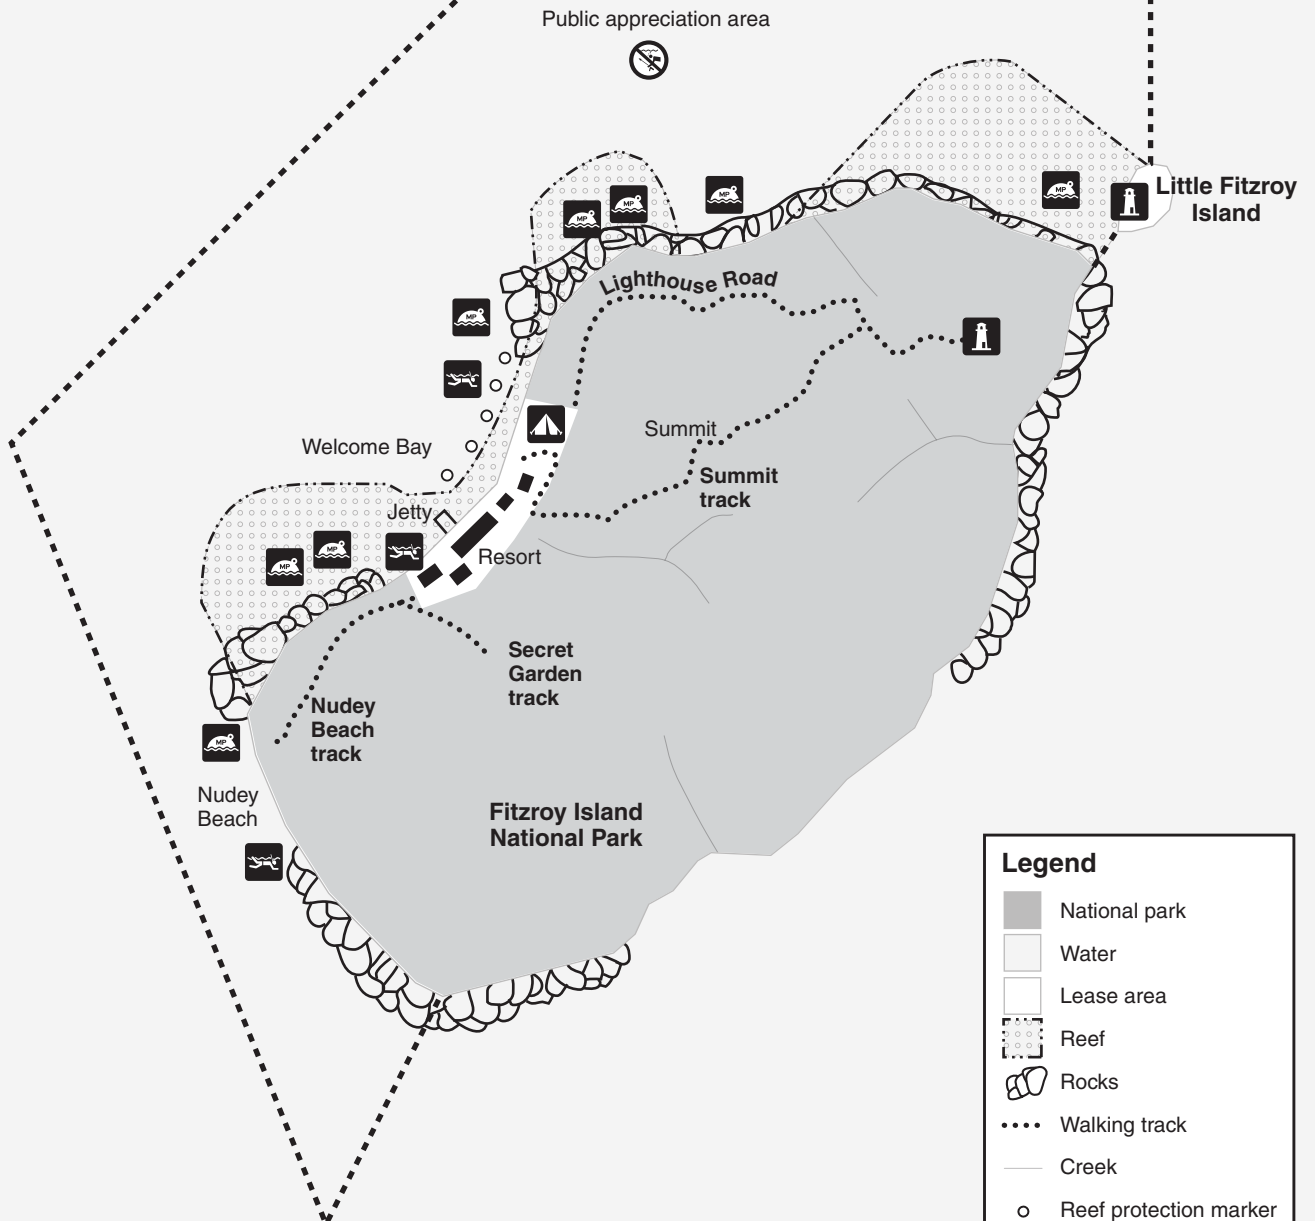

Fitzroy Island National Park

Check Great Barrier Reef zoning information and maps before entering or conducting any activities in the marine park water surrounding this island. Visit www.gbrmpa.gov.au for zoning information.

Legend

- National park
- Water
- Lease area
- Reef
- Rocks
- Walking track
- Creek
- Reef protection marker
- Public appreciation area boundary
- Camping
- Lighthouse
- Mooring
- Snorkelling
- Spearfishing prohibited

Scale
0 500 m