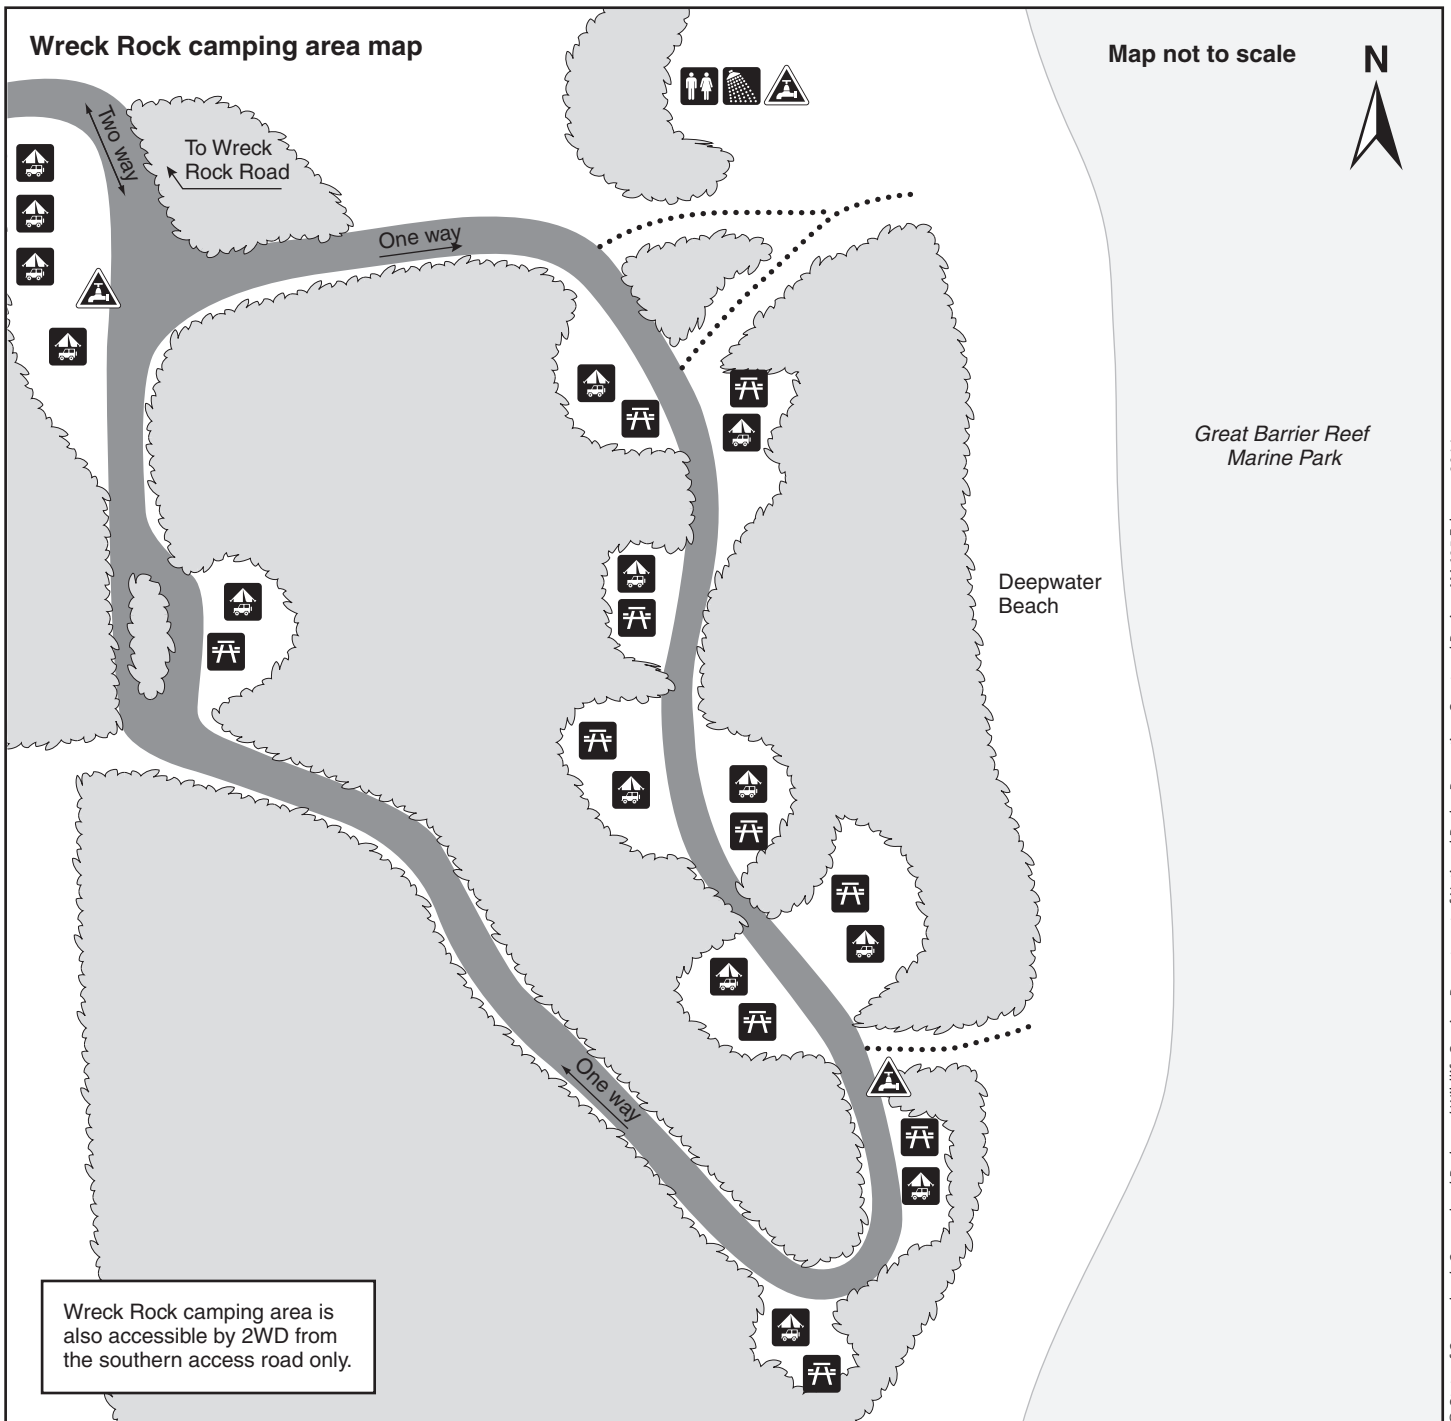

Deepwater National Park camping areas map

© State of Queensland. Queensland Parks and Wildlife Service, Department of National Parks, Recreation, Sport and Racing. MA625 February 2014