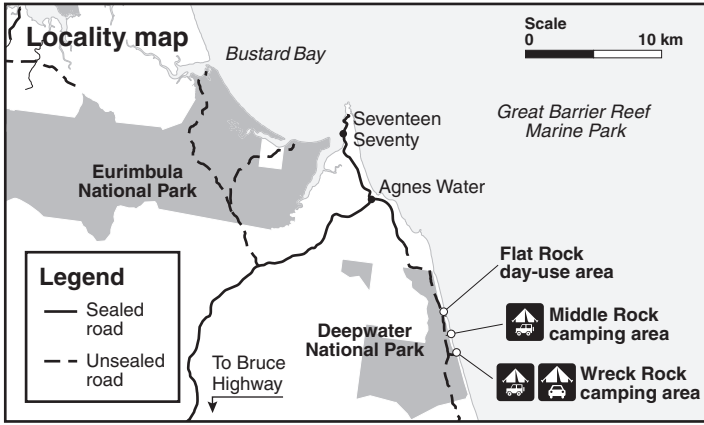

Deepwater National Park camping areas map

© State of Queensland. Queensland Parks and Wildlife Service, Department of National Parks, Recreation, Sport and Racing. MA625 February 2014