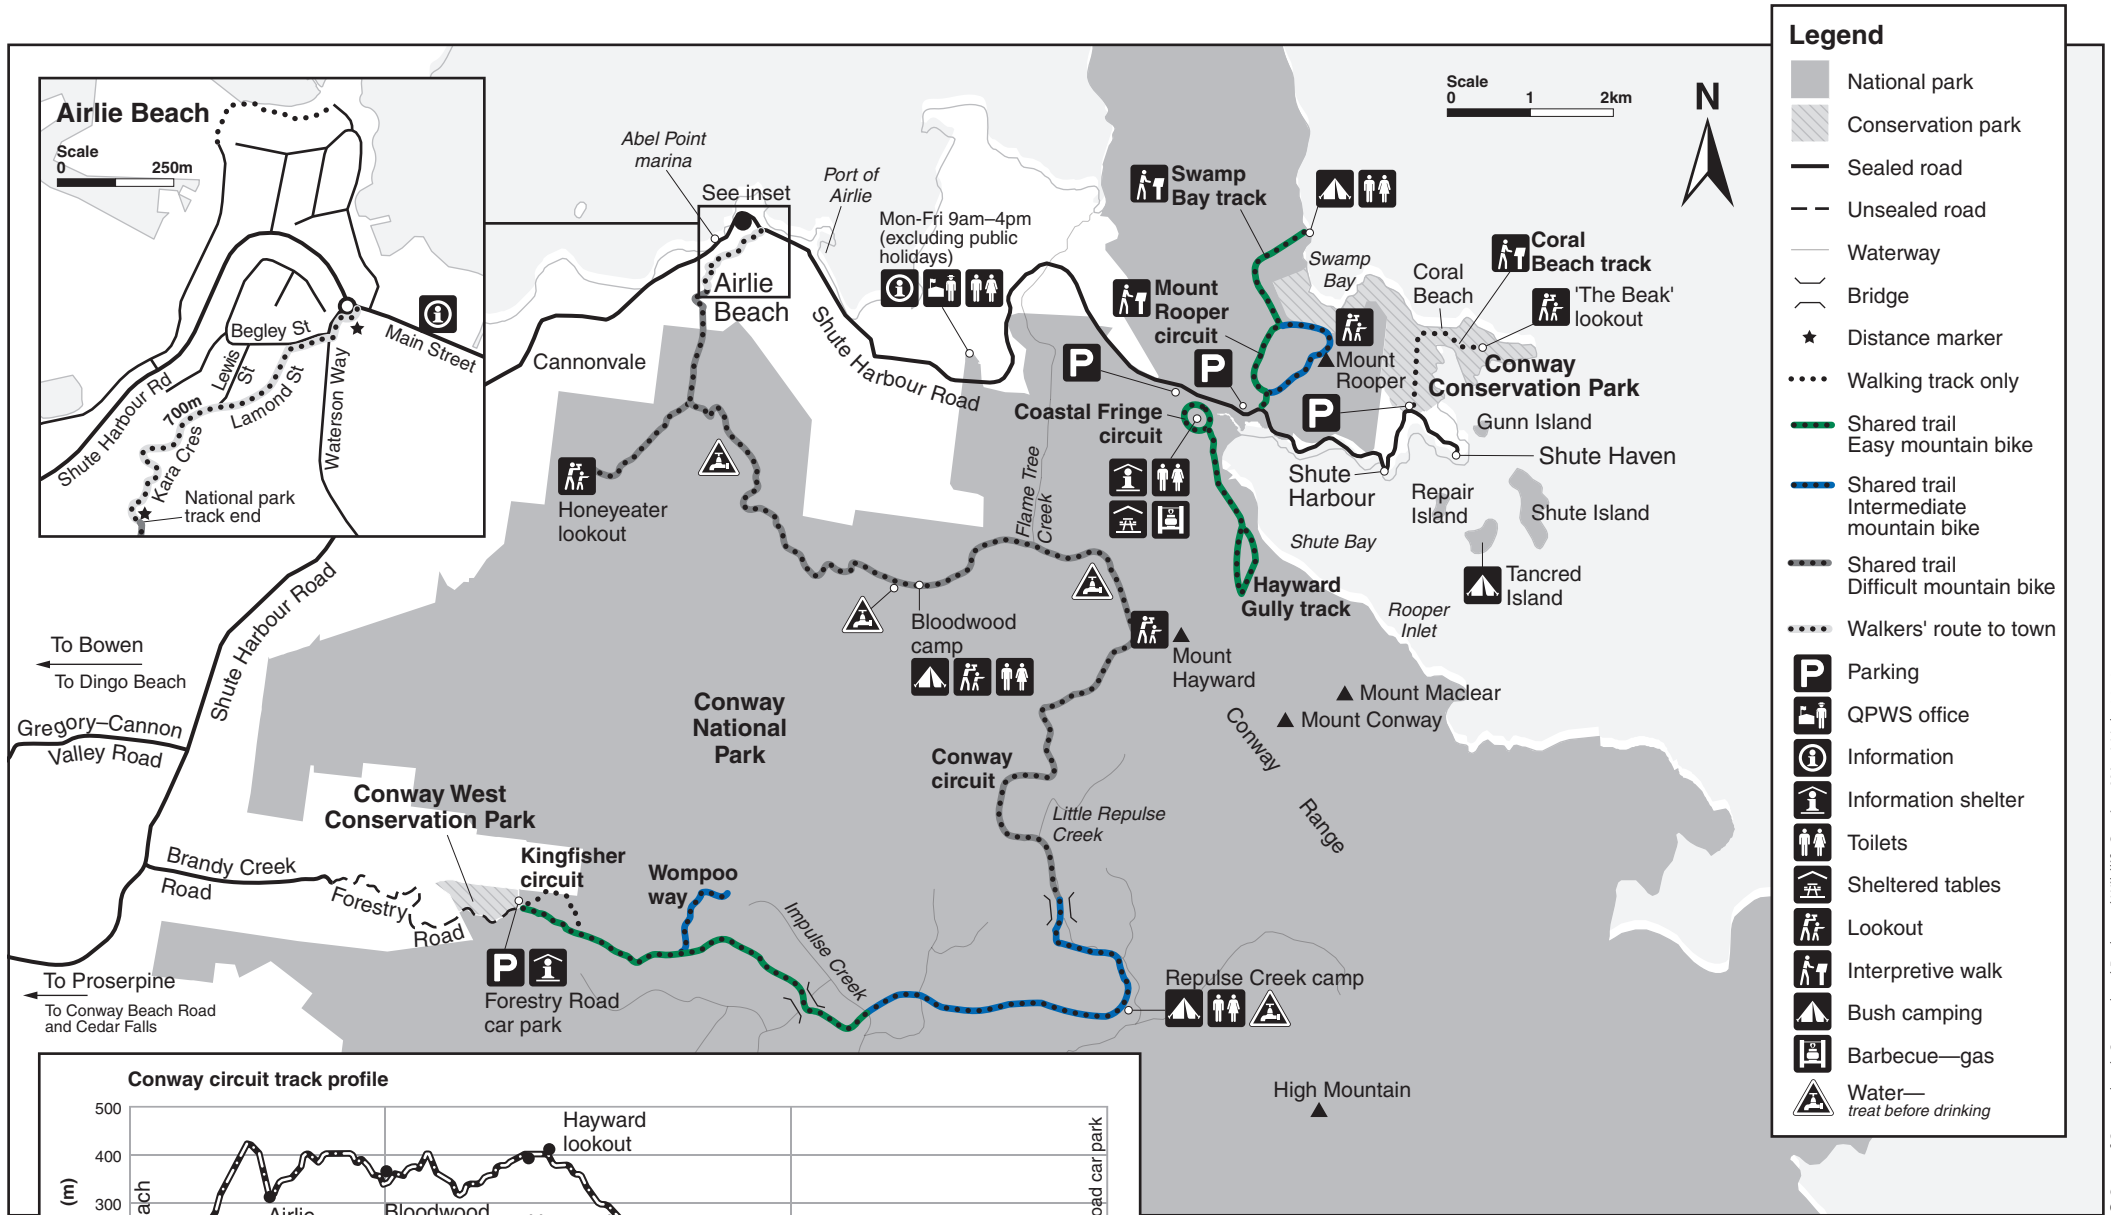

Conway national and conservation parks map

© State of Queensland. Queensland Parks and Wildlife Service. MA566 July 2018