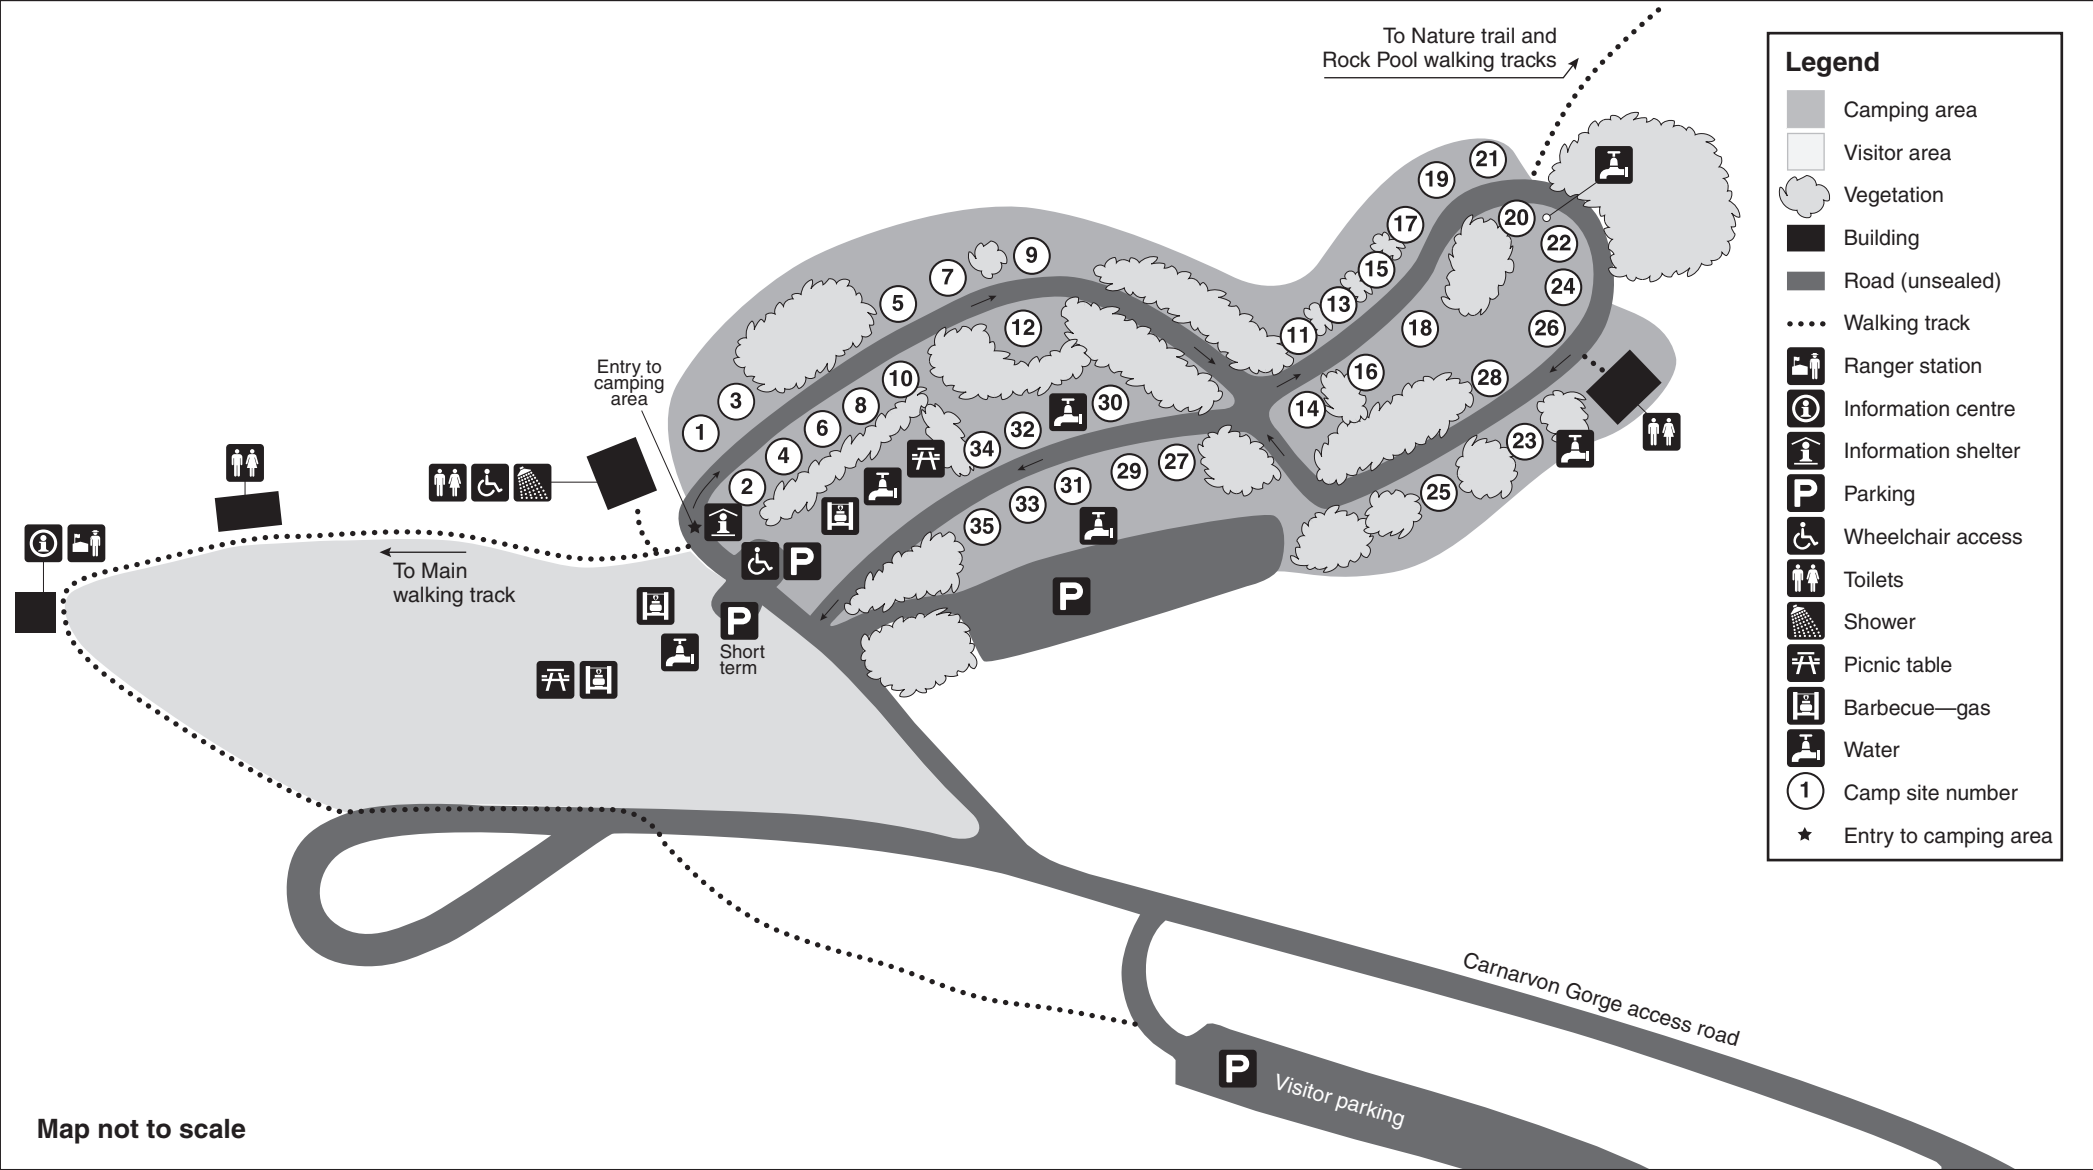

Carnarvon Gorge camping area map

Carnarvon National Park

Legend

- Camping area
- Visitor area
- Vegetation
- Building
- Road (unsealed)
- Walking track
- Ranger station icon Ranger station
- Information centre icon Information centre
- Information shelter icon Information shelter
- P Parking
- Wheelchair access icon Wheelchair access
- Toilets icon Toilets
- Shower icon Shower
- Picnic table icon Picnic table
- Barbecue—gas icon Barbecue—gas
- Water icon Water
- 1 Camp site number
- ★ Entry to camping area

Map not to scale

© State of Queensland. Queensland Parks and Wildlife Service. MA552 May 2018