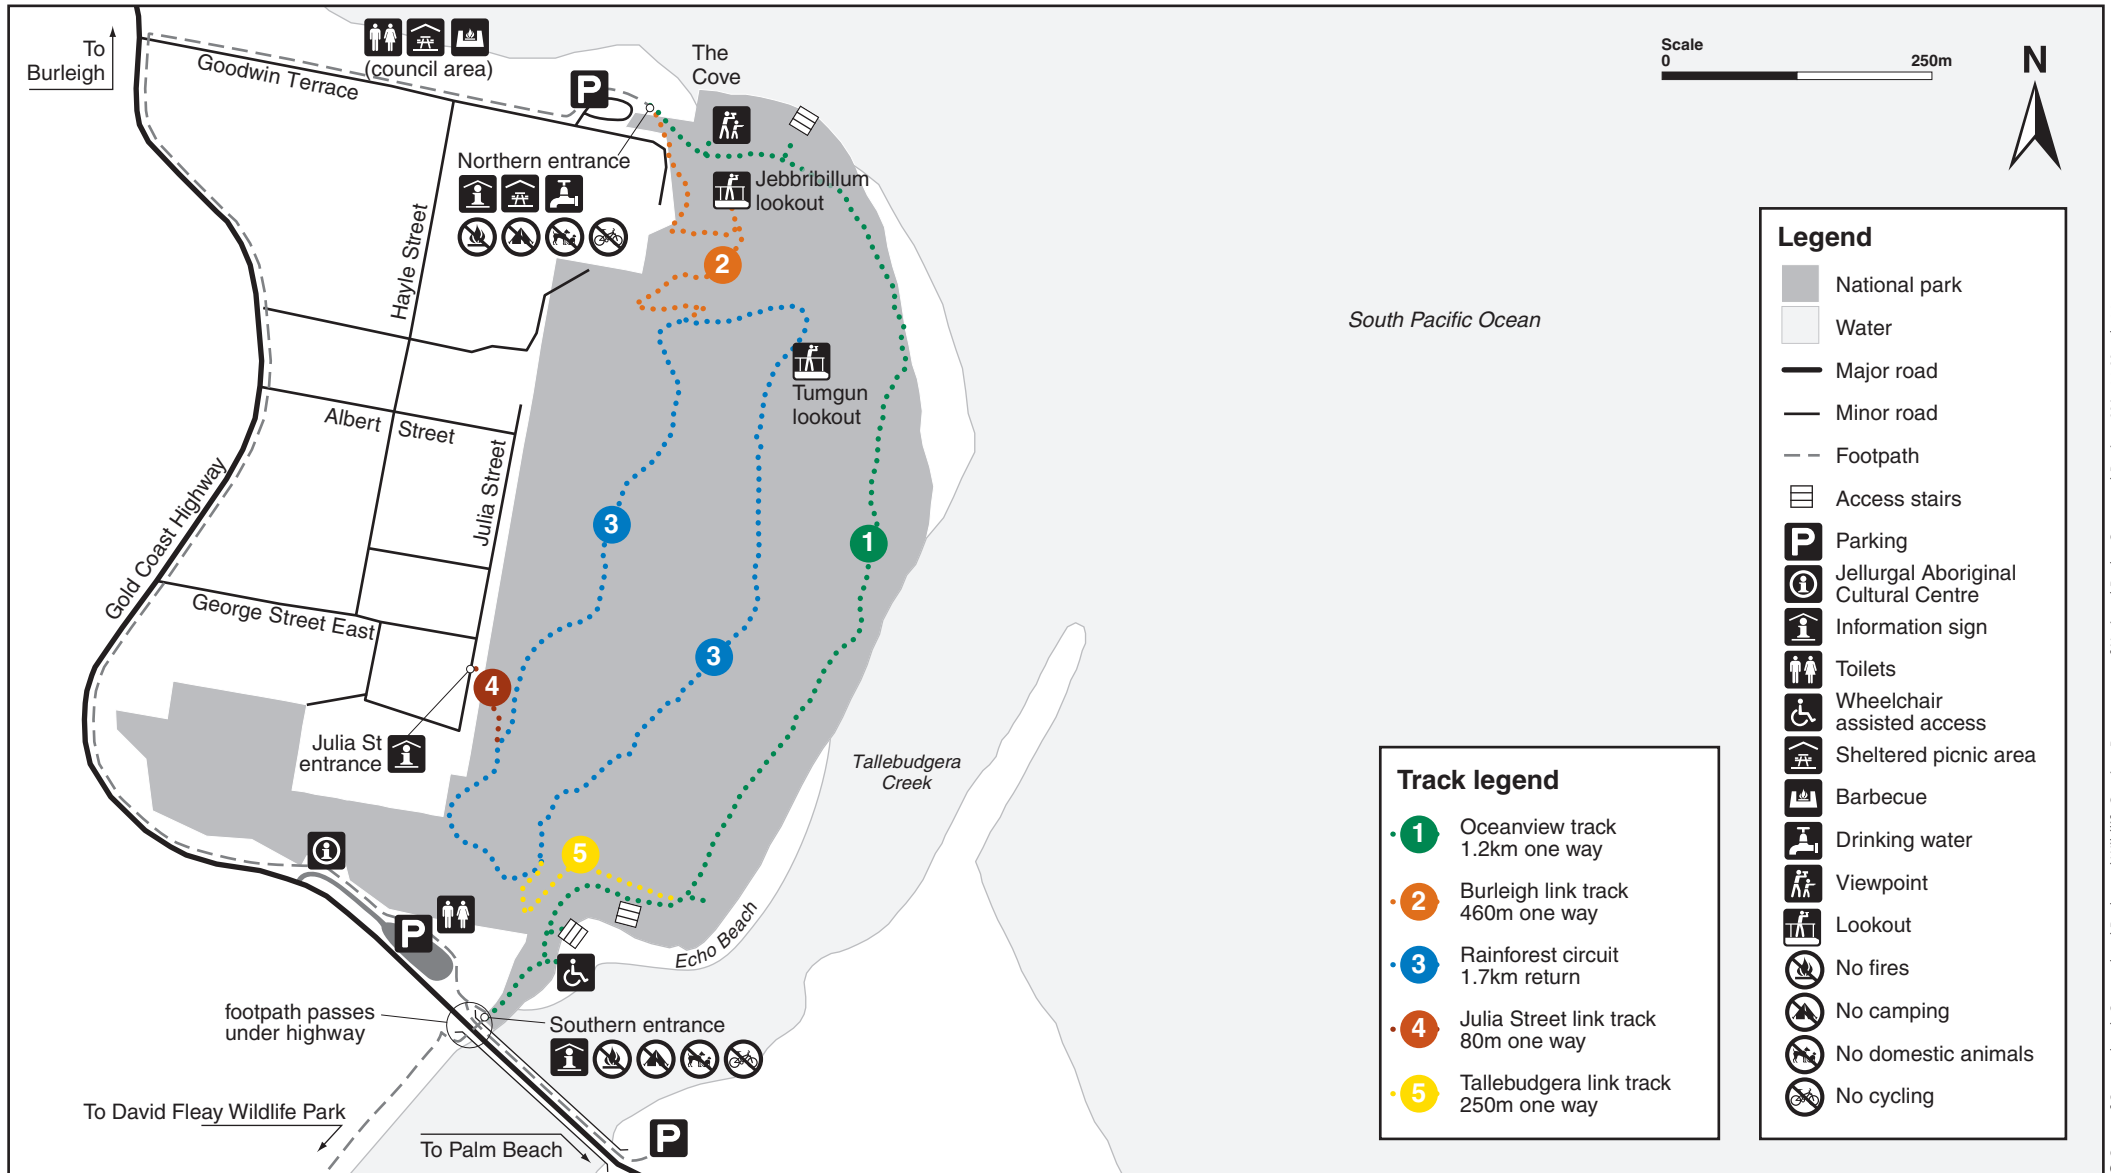

# Burleigh Head National Park map

© State of Queensland. Queensland Parks and Wildlife Service, Department of National Parks, Sport and Racing. MA523 March 2017