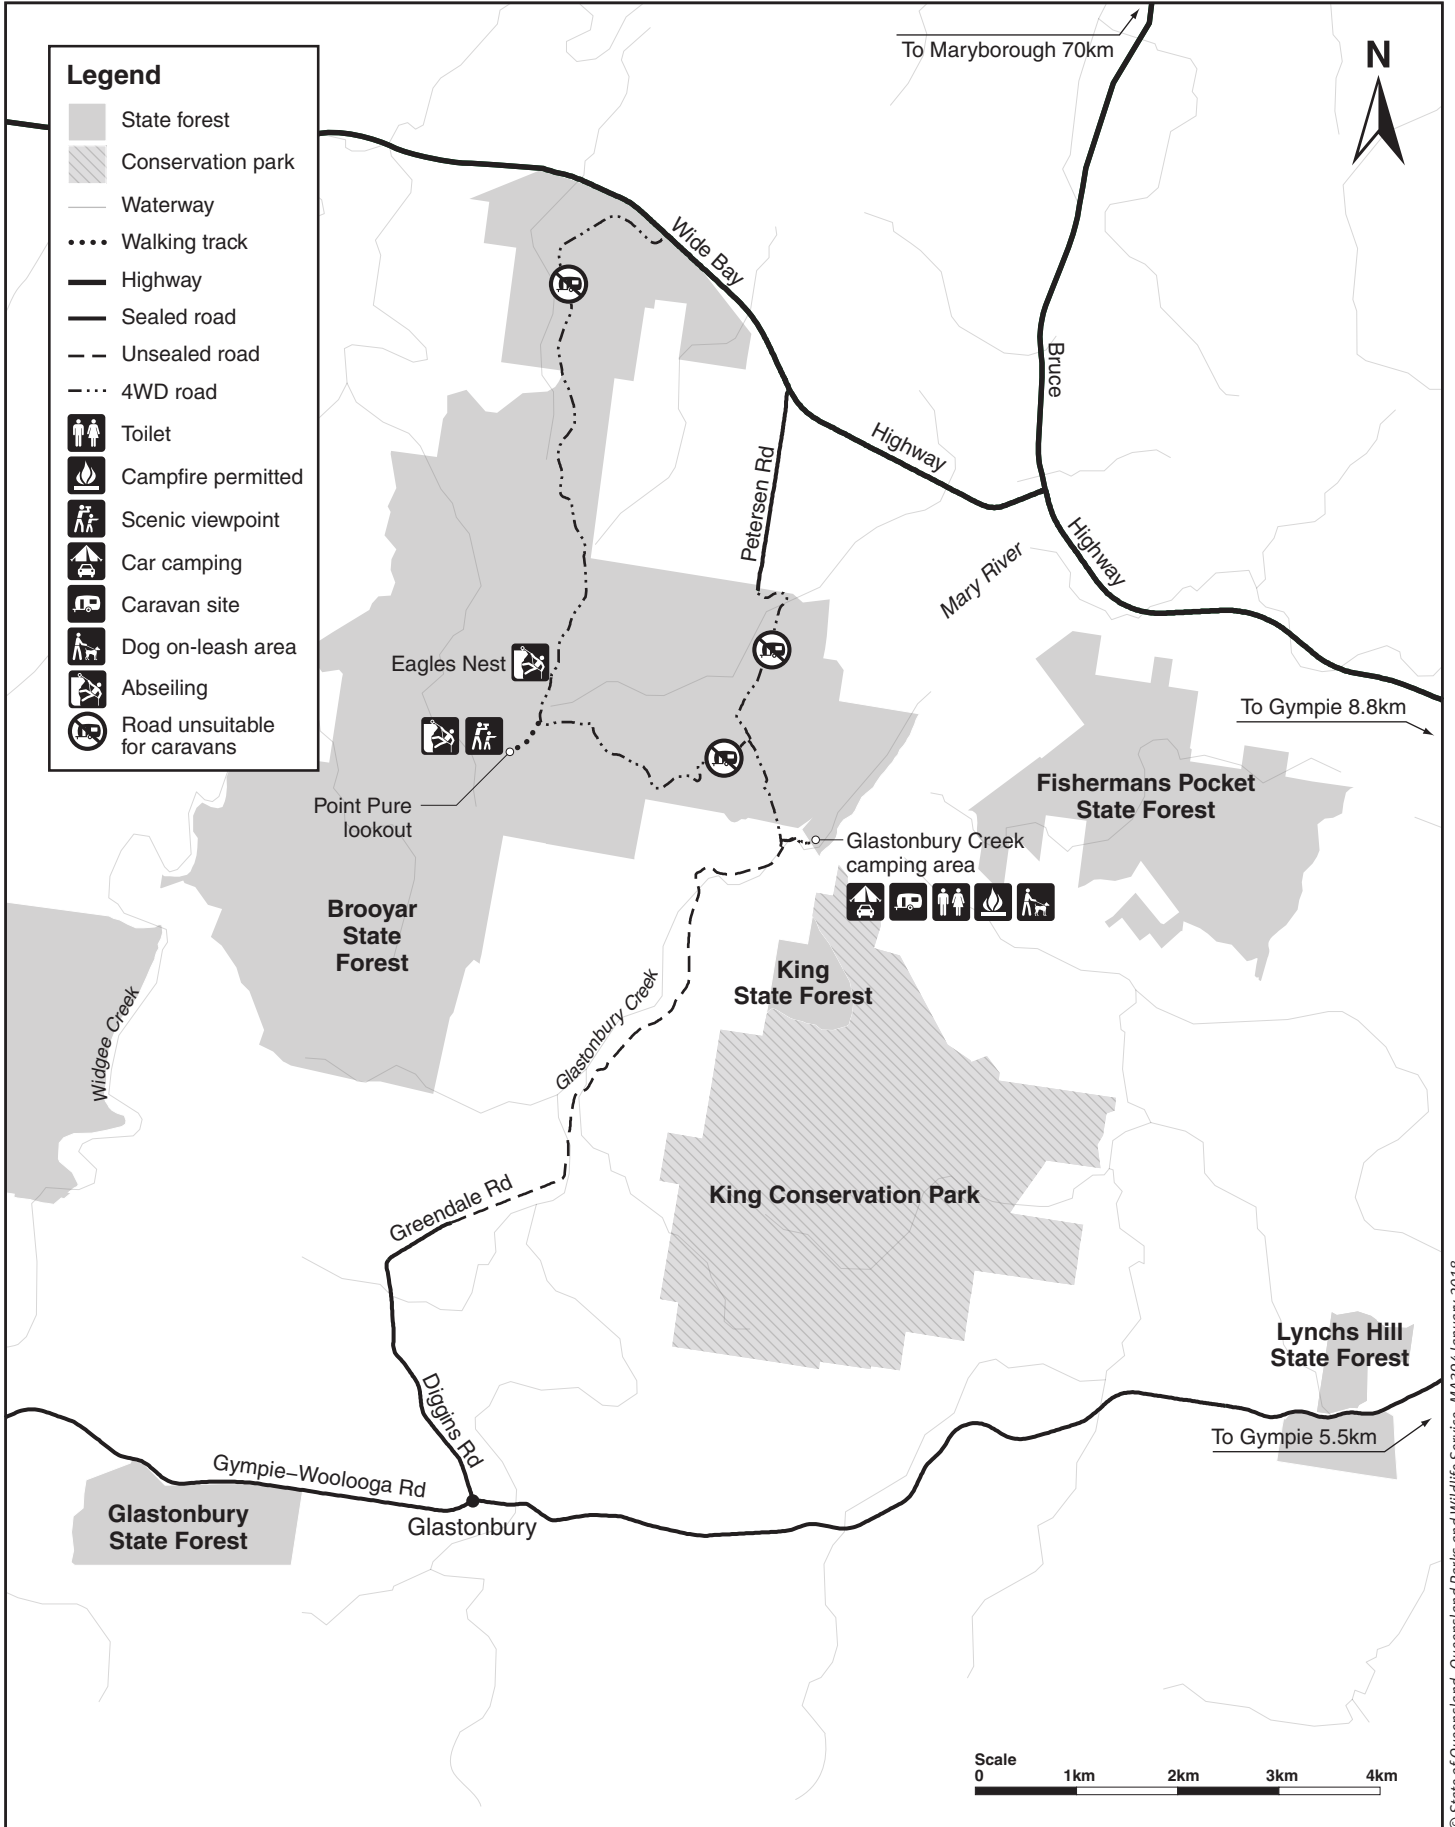

# Brooyar State Forest map

© State of Queensland. Queensland Parks and Wildlife Service. MA394 January 2018