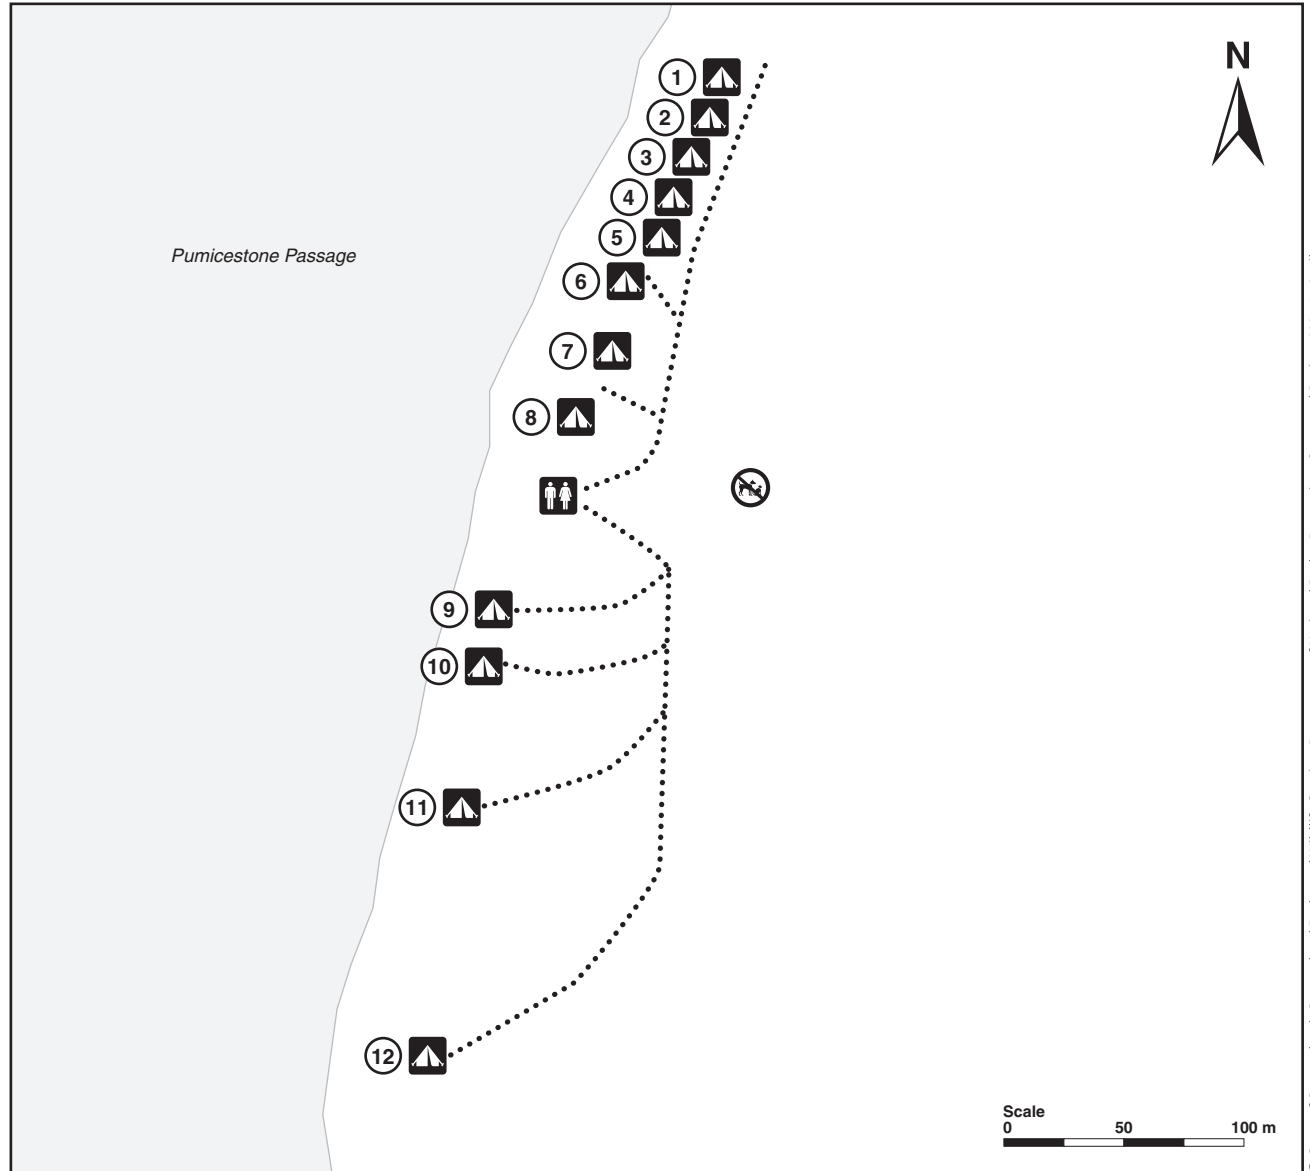

# Mission Point day-use and camping area map

## Bribie Island Recreation Area

**Legend**

- Bribie Island Recreation Area\*\*
- Moreton Bay Marine Park\*
- Coastline
- Walking track
- Toilets
- Tent camping only
- Camp site number
- Domestic animals prohibited

\* Refer to the Marine Parks (Moreton Bay) Zoning Plan 2008 for further information regarding zones and designated areas.  
\*\* Bribie Island Recreation Area boundary extends to mean low water mark.

© State of Queensland. Queensland Parks and Wildlife Service, Department of National Parks, Recreation, Sport and Racing. MA769 April 2013