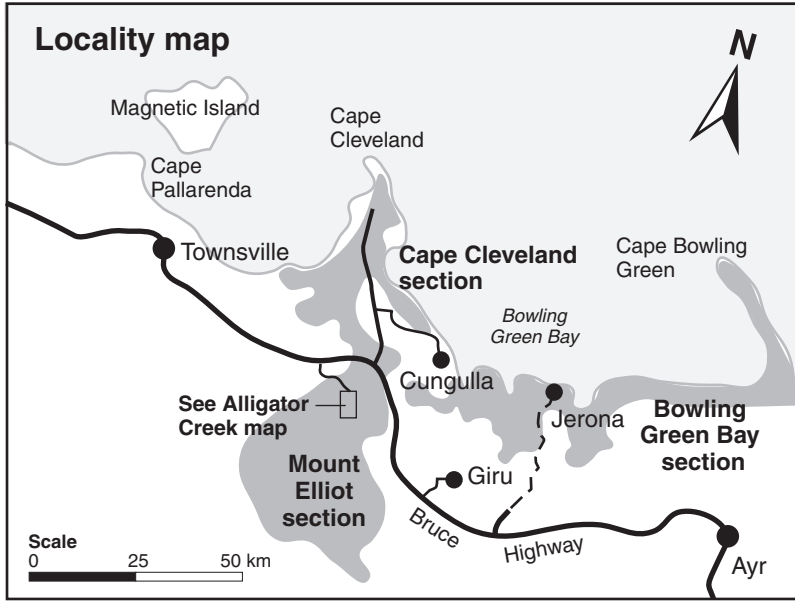

Bowling Green Bay National Park map

© State of Queensland. Queensland Parks and Wildlife Service. Department of National Parks, Recreation, Sport and Racing. MA562 April 2011