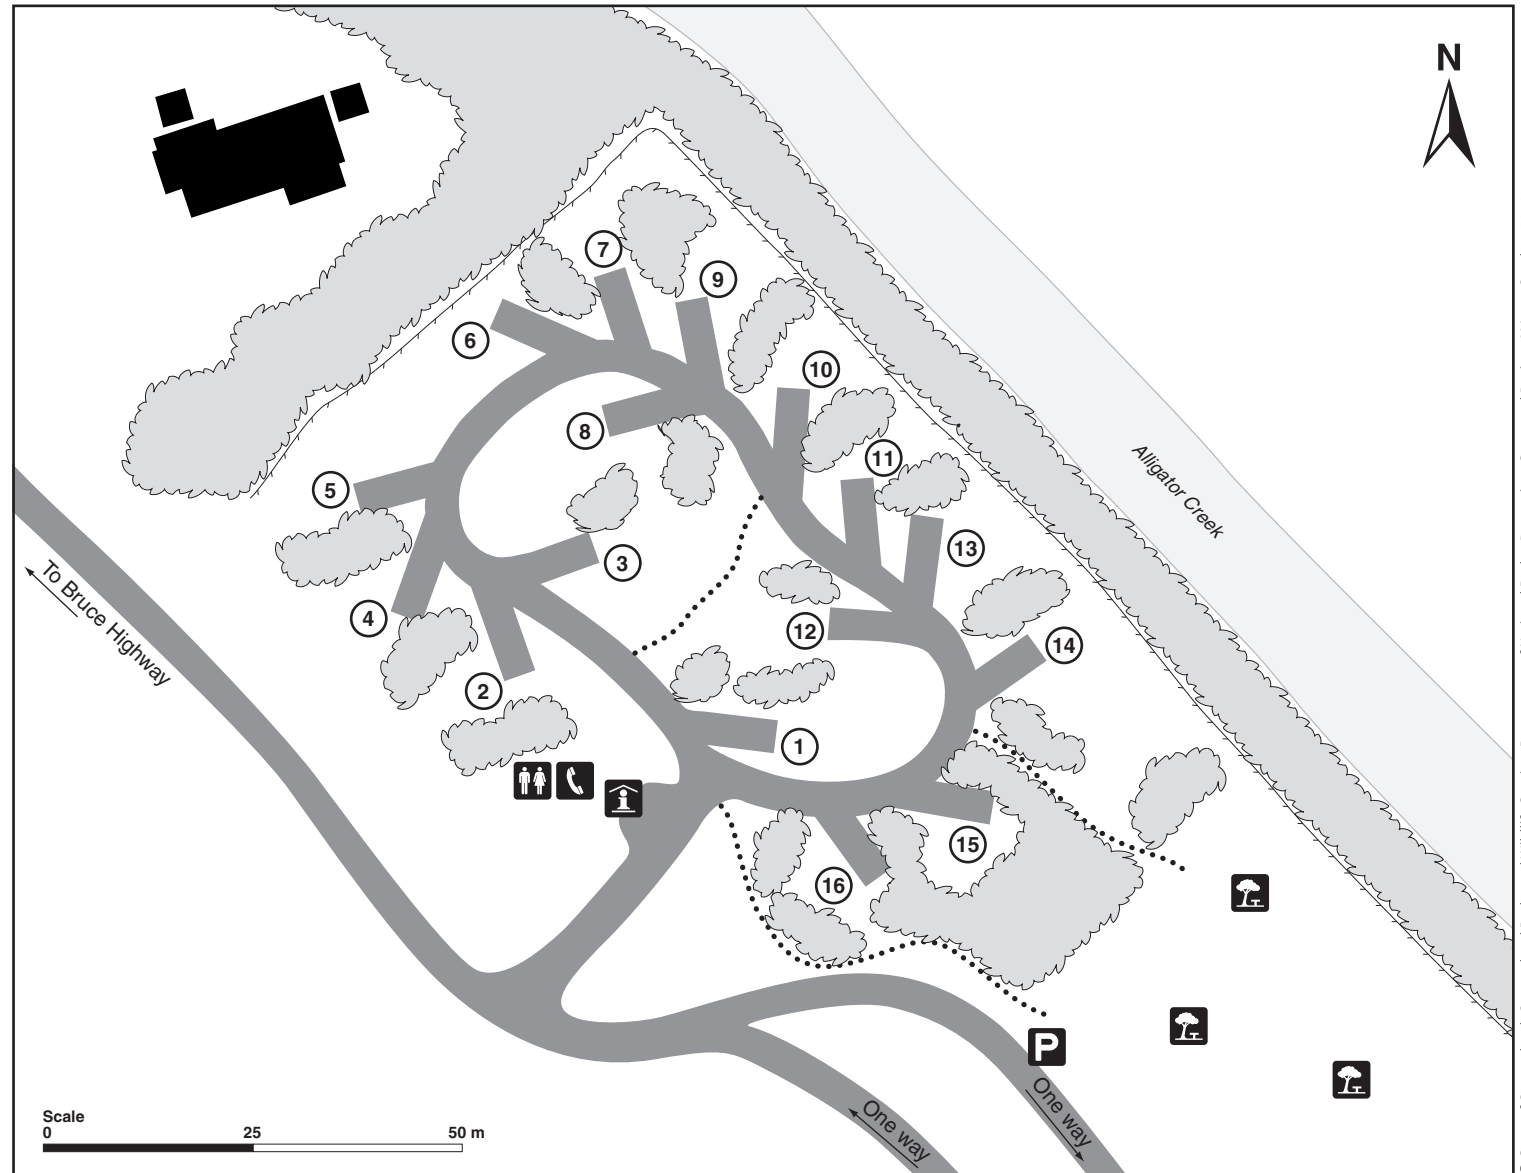

# Alligator Creek Campground map

## Bowling Green Bay National Park

**Legend**

-  Creek
-  Vegetation
-  Unsealed road
-  Building
-  Walking track
-  Fence
-  Camping information
-  Toilets
-  Telephone
-  Day-use area
-  Campsite

© State of Queensland. Queensland Parks and Wildlife Service, Department of National Parks, Recreation, Sport and Racing. MA447 October 2010