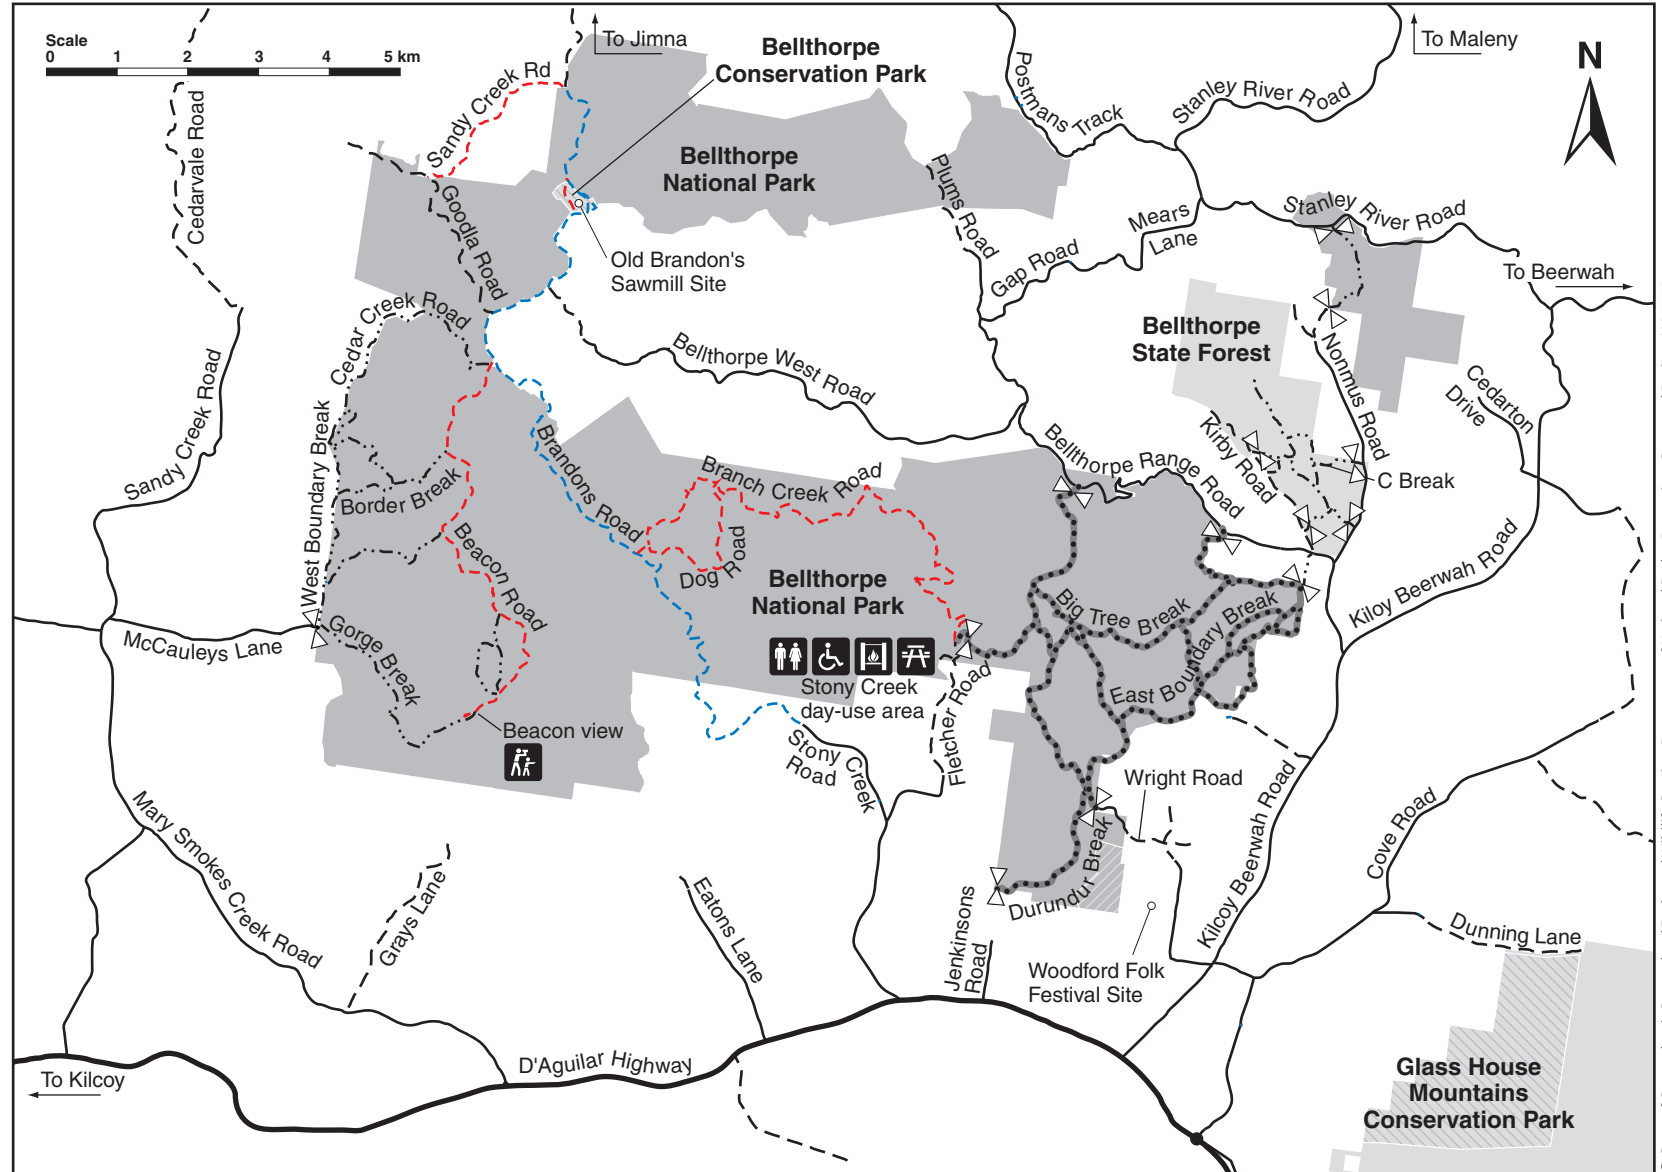

Belthorpe National Park map

Legend

-  National park
-  Conservation park
-  State forest
-  Forest reserve
-  Highway
-  Sealed road
-  Unsealed road
-  4WD all weather road
-  4WD dry weather road
-  Horse trail
-  Shared trail and authorised club vehicles
-  Toilets
-  Disabled access
-  Barbecue—wood
-  Viewpoint
-  Gate