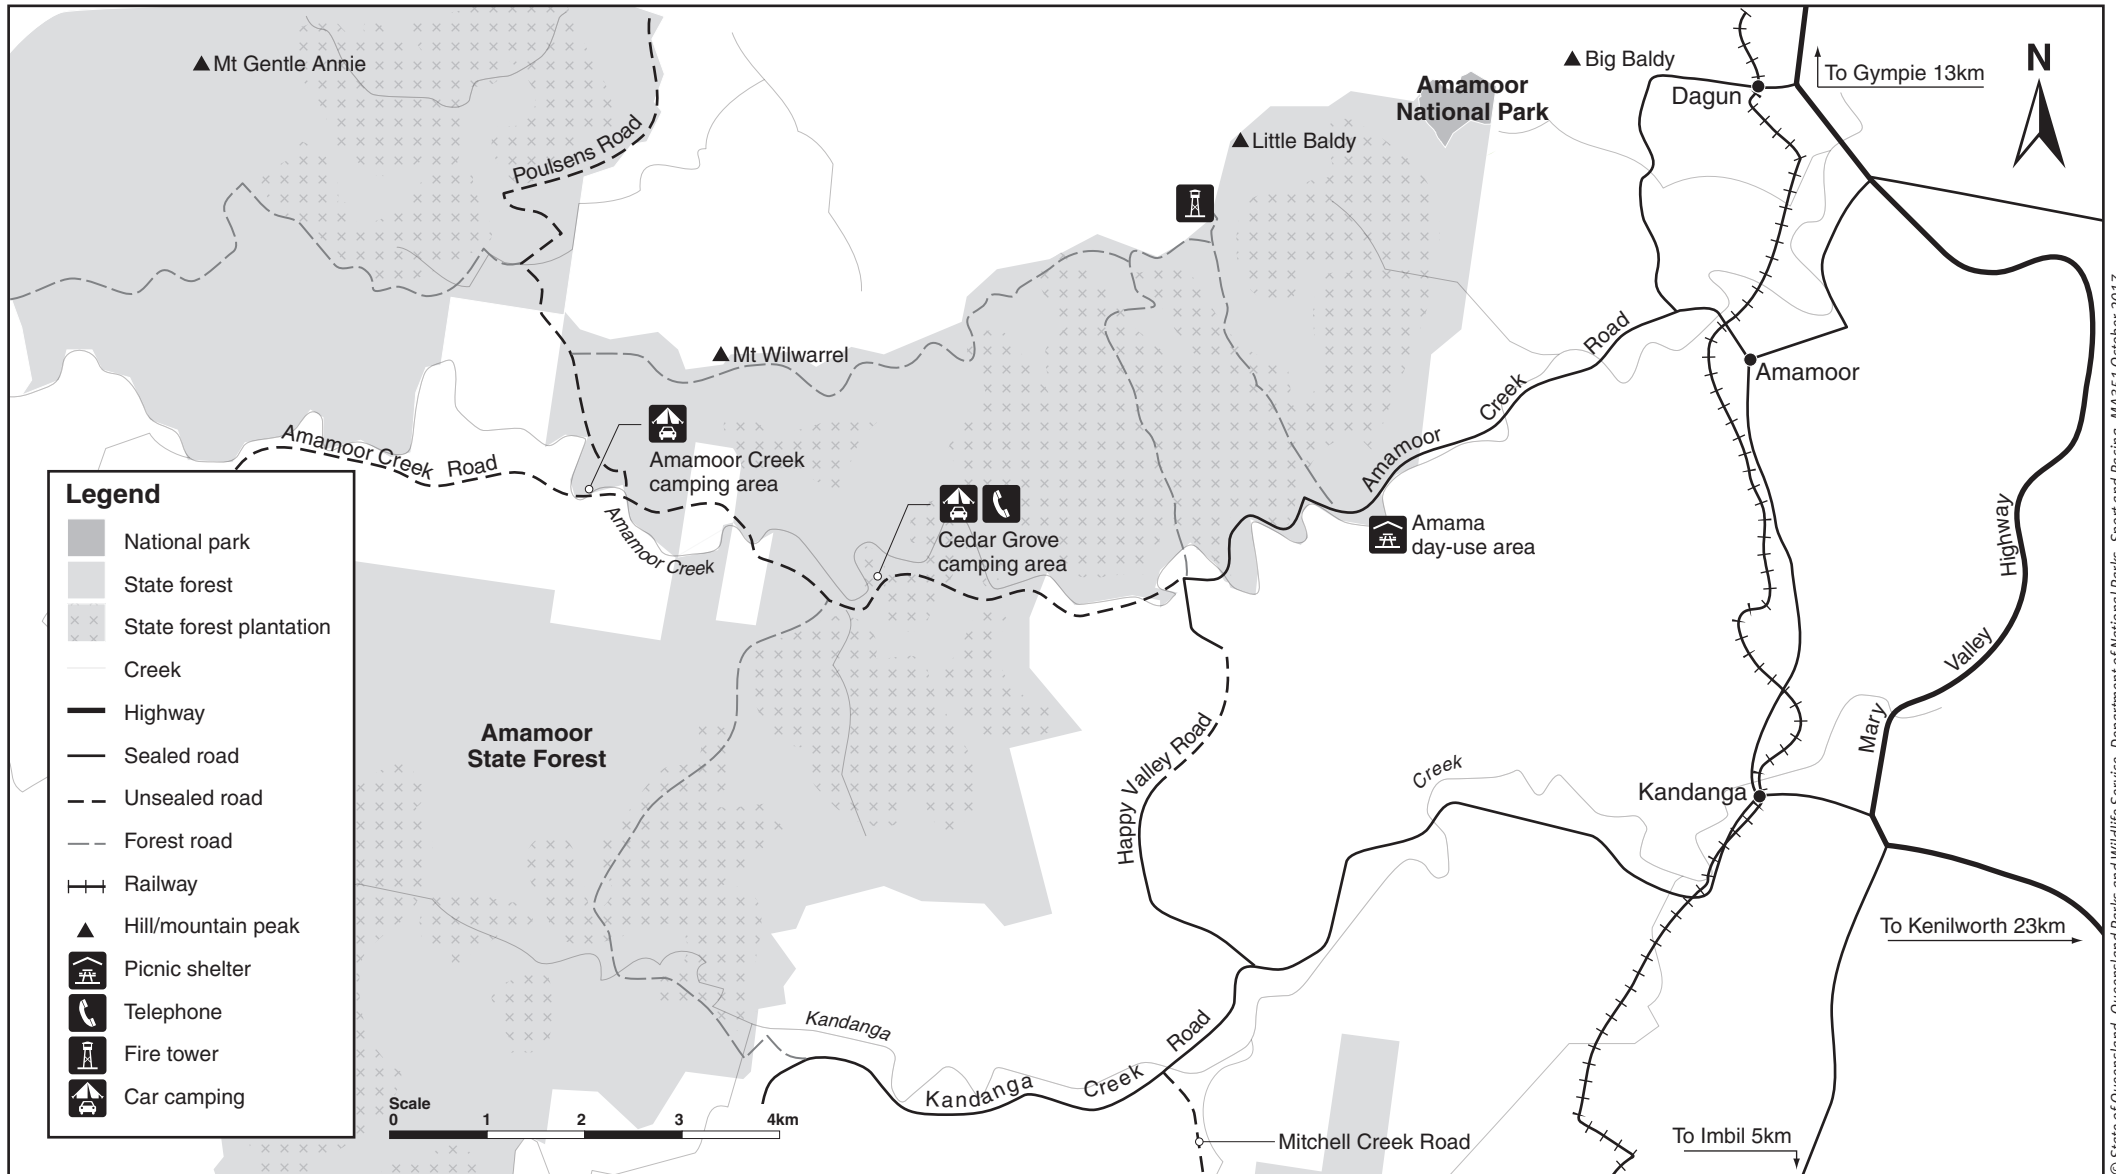

Amamoor State Forest map

© State of Queensland. Queensland Parks and Wildlife Service, Department of National Parks, Sport and Racing. MA351 October 2017