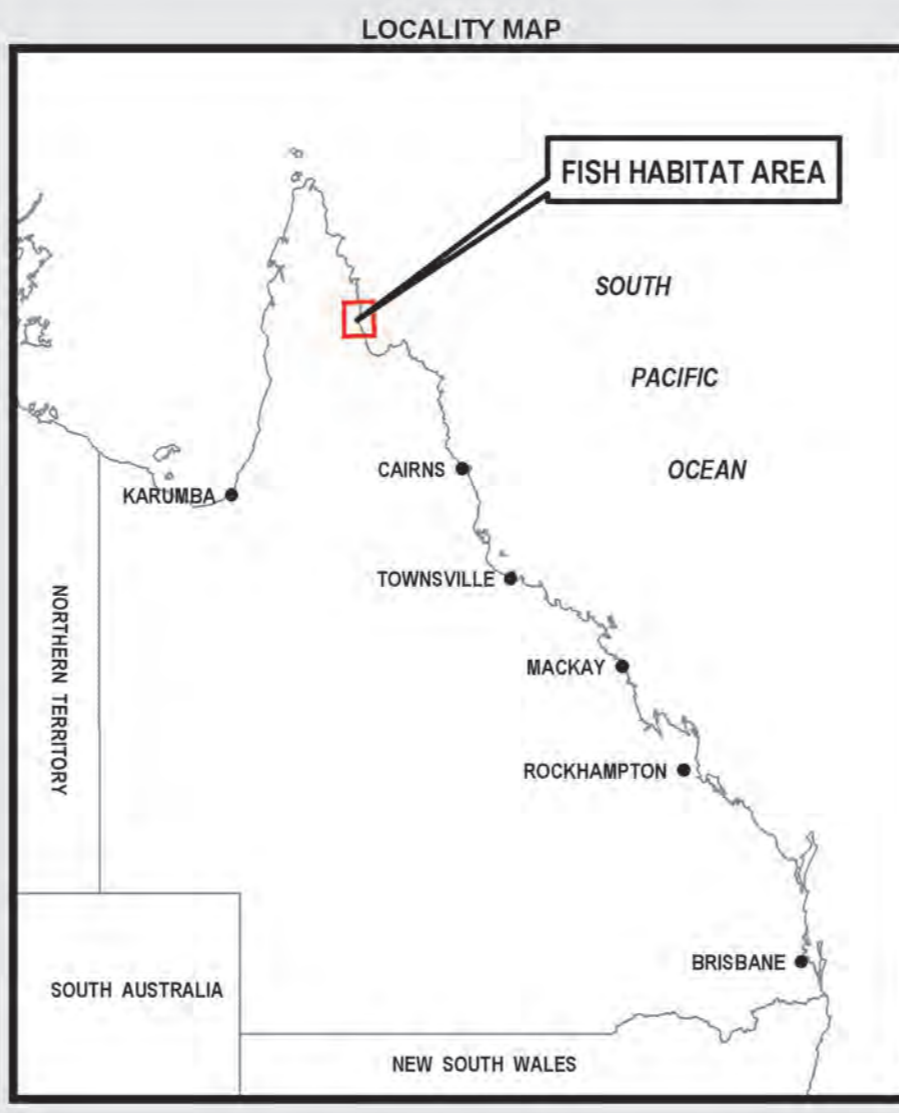

REFERENCE

 Fish Habitat Area (Outer Boundary)

 Management 'A'

EXCLUDED AREAS

Plan FHA-057 only shows the outer boundary of the Fish Habitat Area. See the Fisheries Regulations that declares the Fish Habitat Area for areas within the outer boundary that are excluded.

UNIVERSAL TRANSVERSE PROJECTION - ZONE 54
GEOCENTRIC DATUM OF AUSTRALIA - 1994

**SILVER PLAINS
FISH HABITAT AREA
OUTER BOUNDARY**

© The State of Queensland, Fisheries Queensland
serving Dept of Employment, Economic Development and Innovation 2010
BASE MAP derived from the Digital Cadastral Data Base (Feb 2010) supplied by, and reproduced
with the permission of, the Department of Environment and Resource Management, Brisbane.

1:100000 MAP REFERENCE
7669

PLAN NUMBER
FHA-057