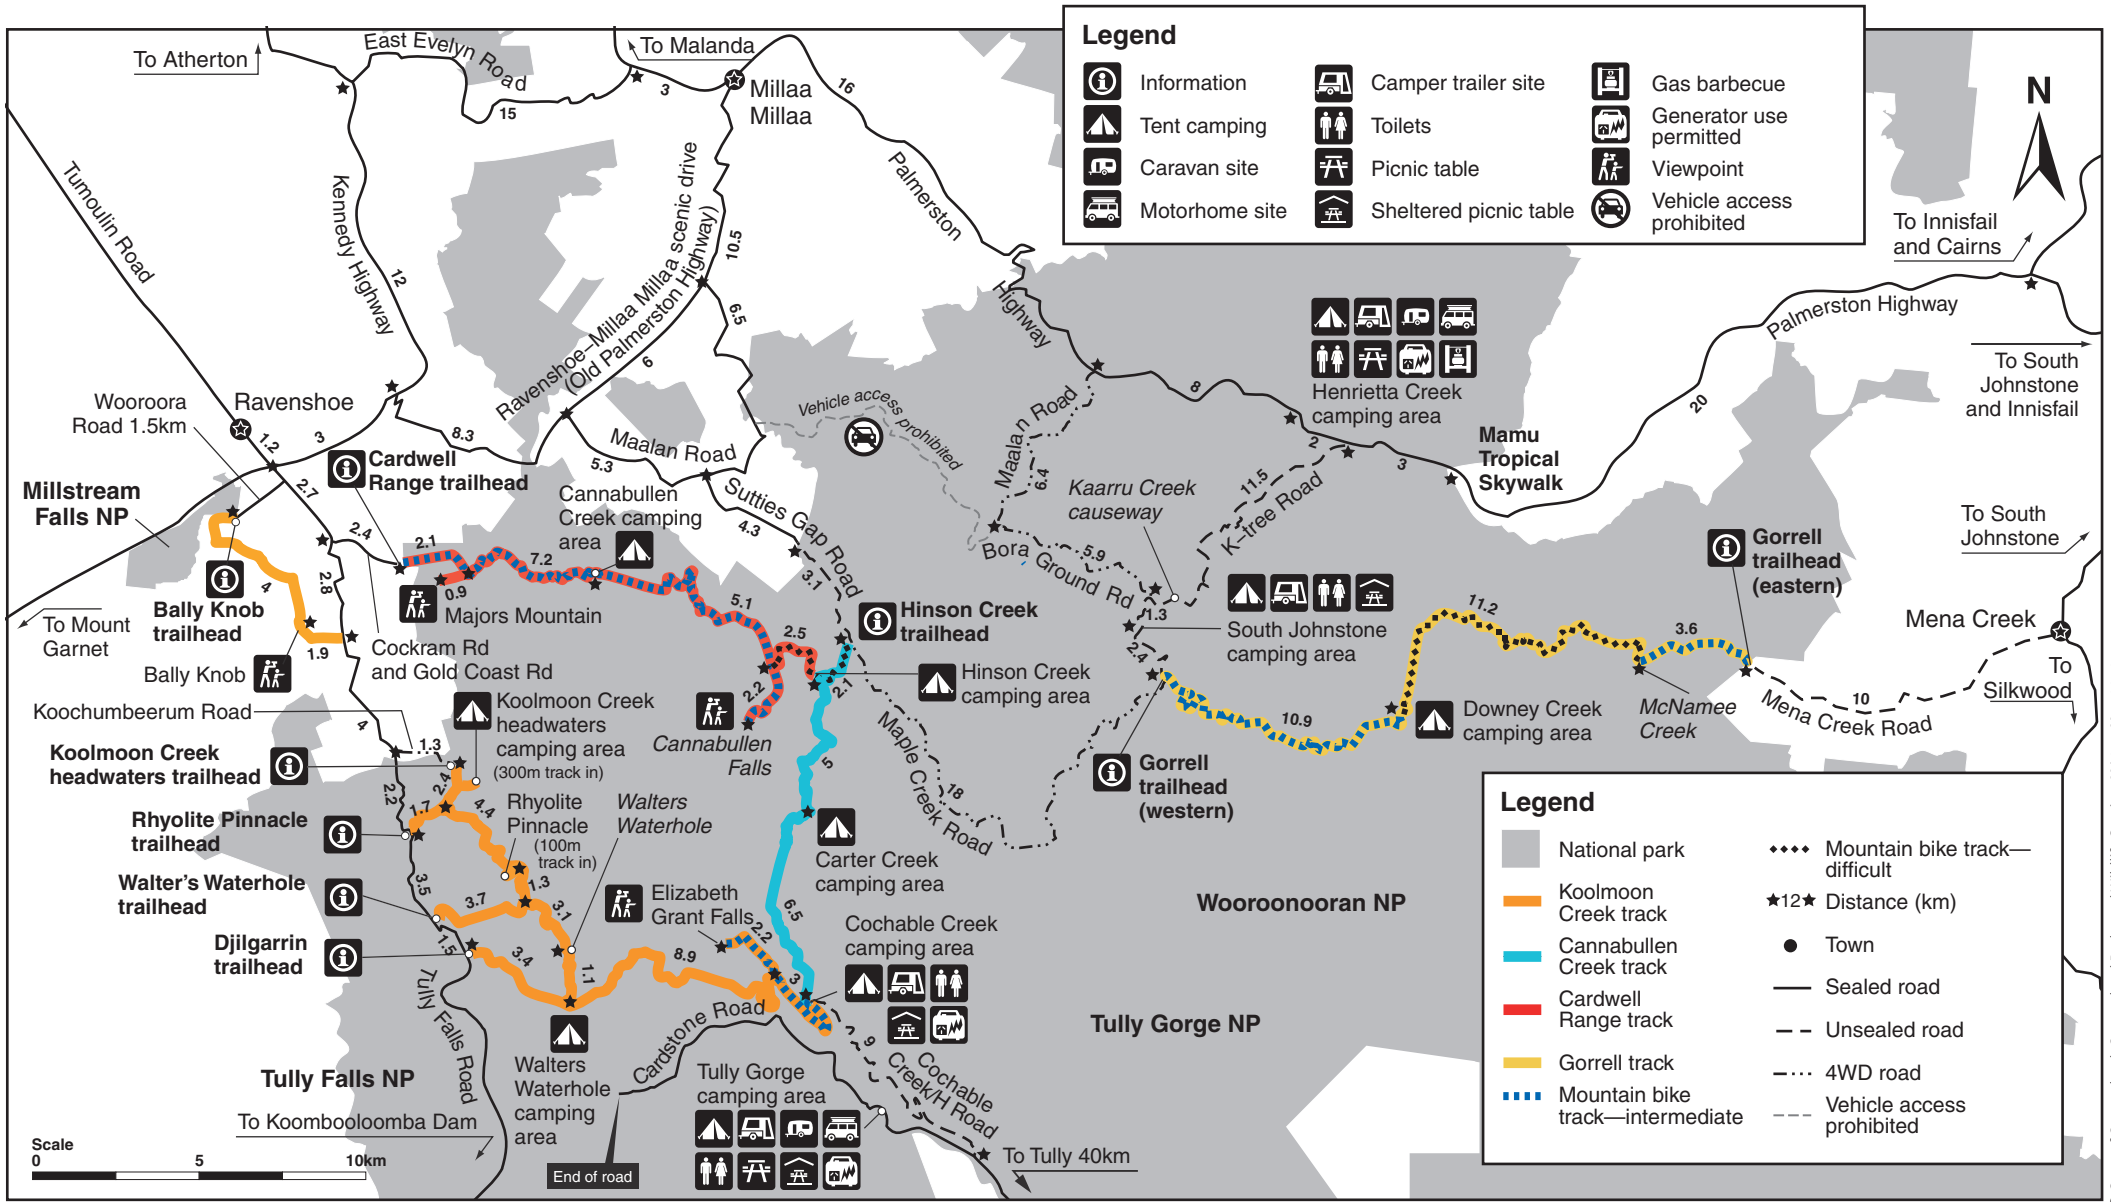

Misty Mountains wilderness tracks map

© State of Queensland. Queensland Parks and Wildlife Service. MA814 May 2018