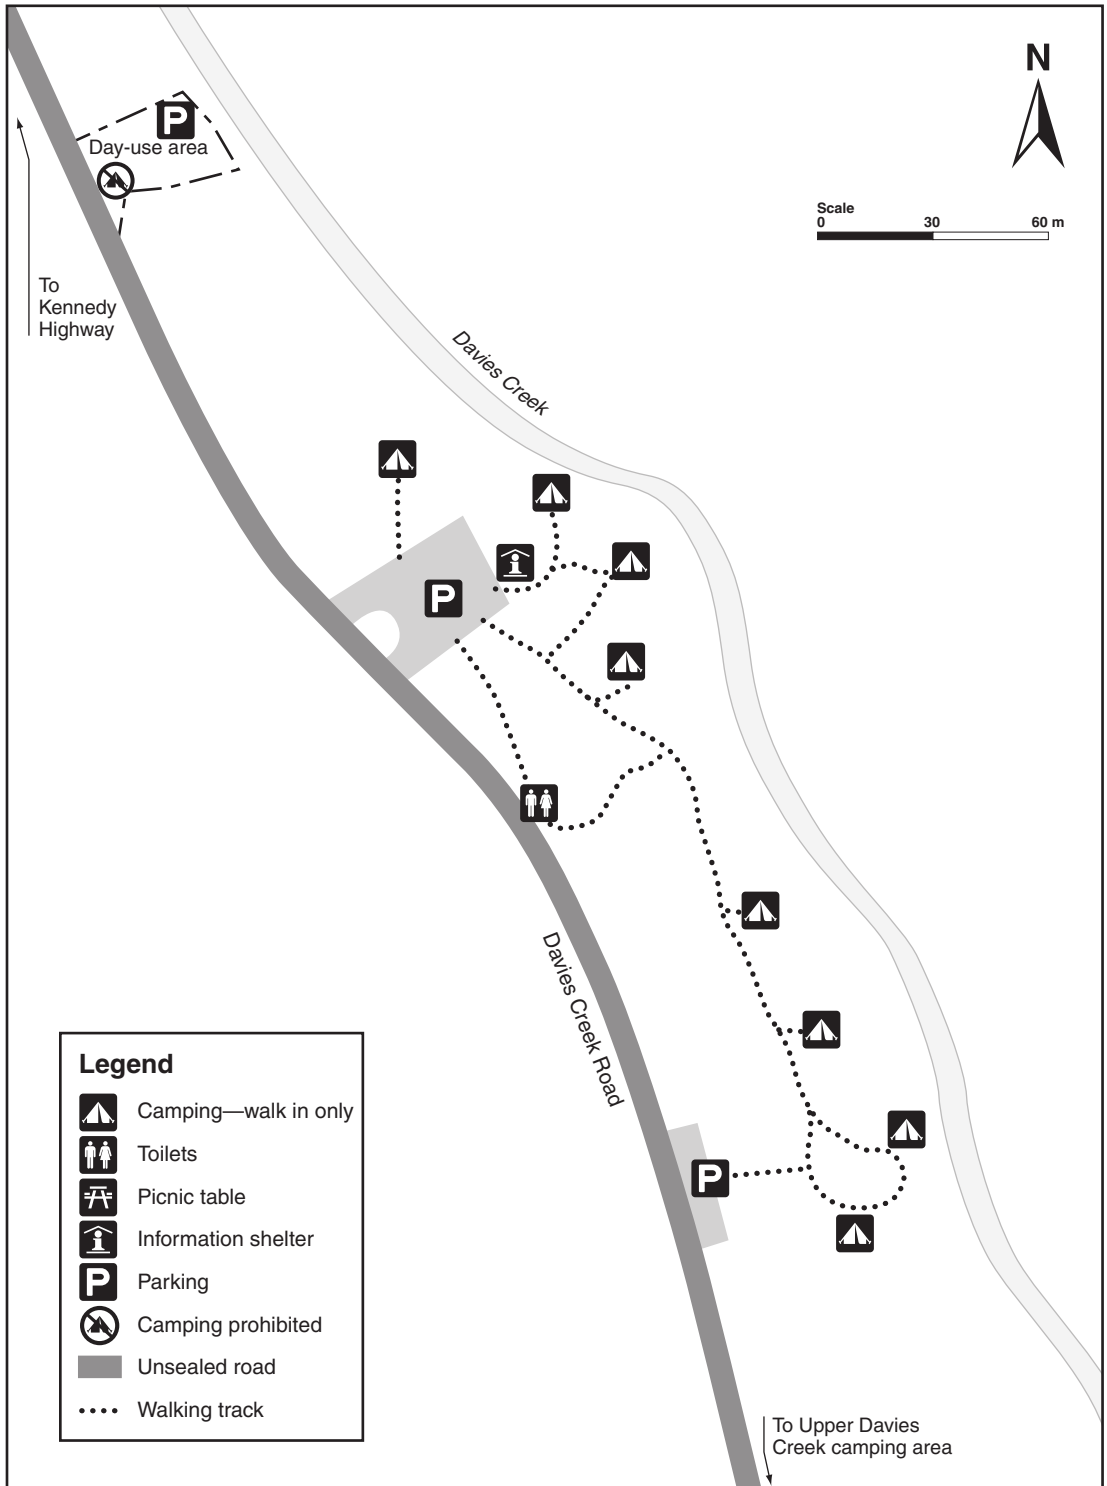

Lower Davies Creek camping area map

Davies Creek National Park

Legend

- Camping—walk in only
- Toilets
- Picnic table
- Information shelter
- Parking
- Camping prohibited
- Unsealed road
- Walking track