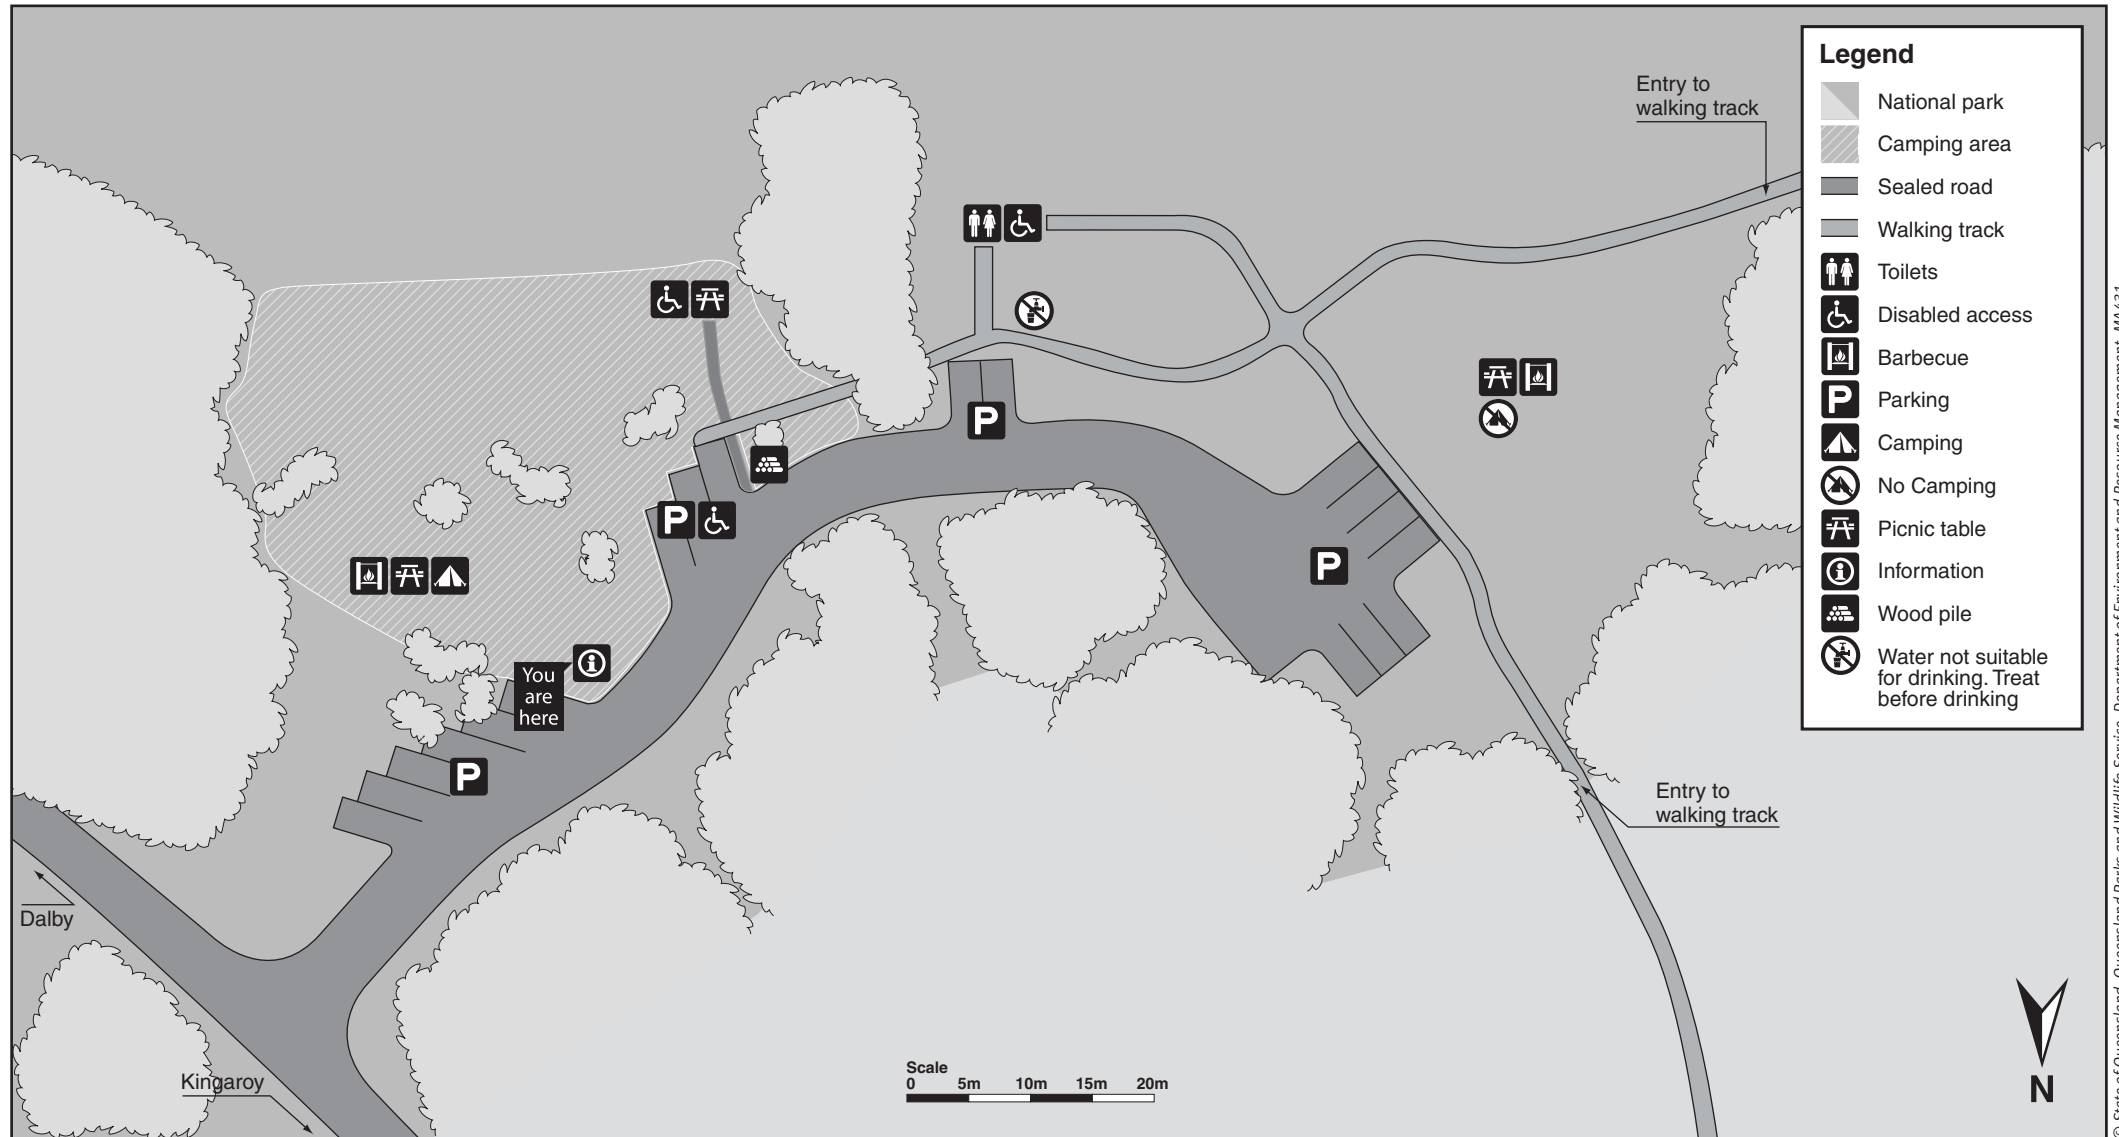

# Westcott camping area

Bunya Mountain National Park

December 2009

© State of Queensland. Queensland Parks and Wildlife Service, Department of Environment and Resource Management. MA431