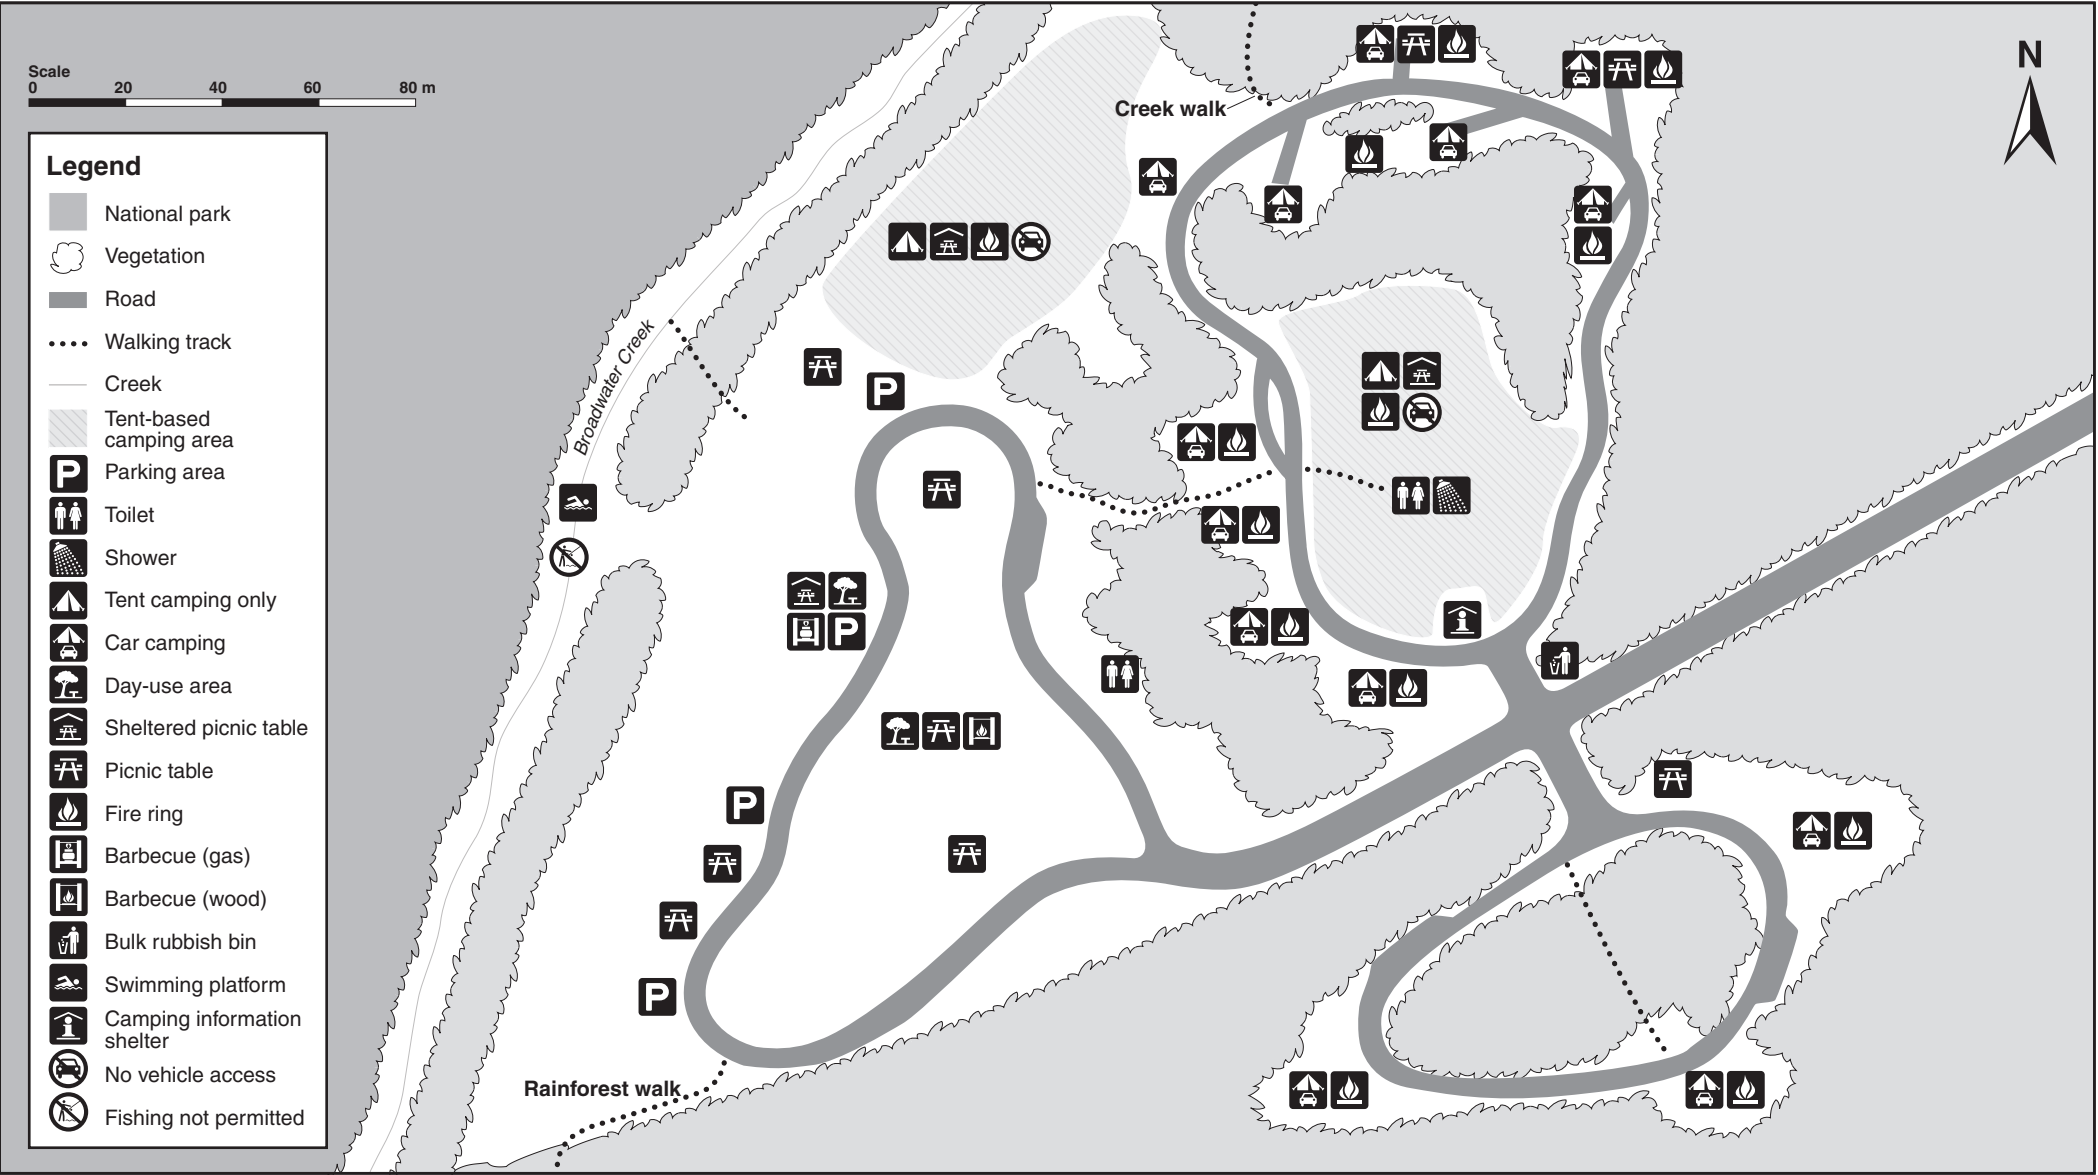

Broadwater

Abergowrie State Forest

© State of Queensland. Queensland Parks and Wildlife Service, Department of National Parks, Recreation, Sport and Racing. MA291 August 2010