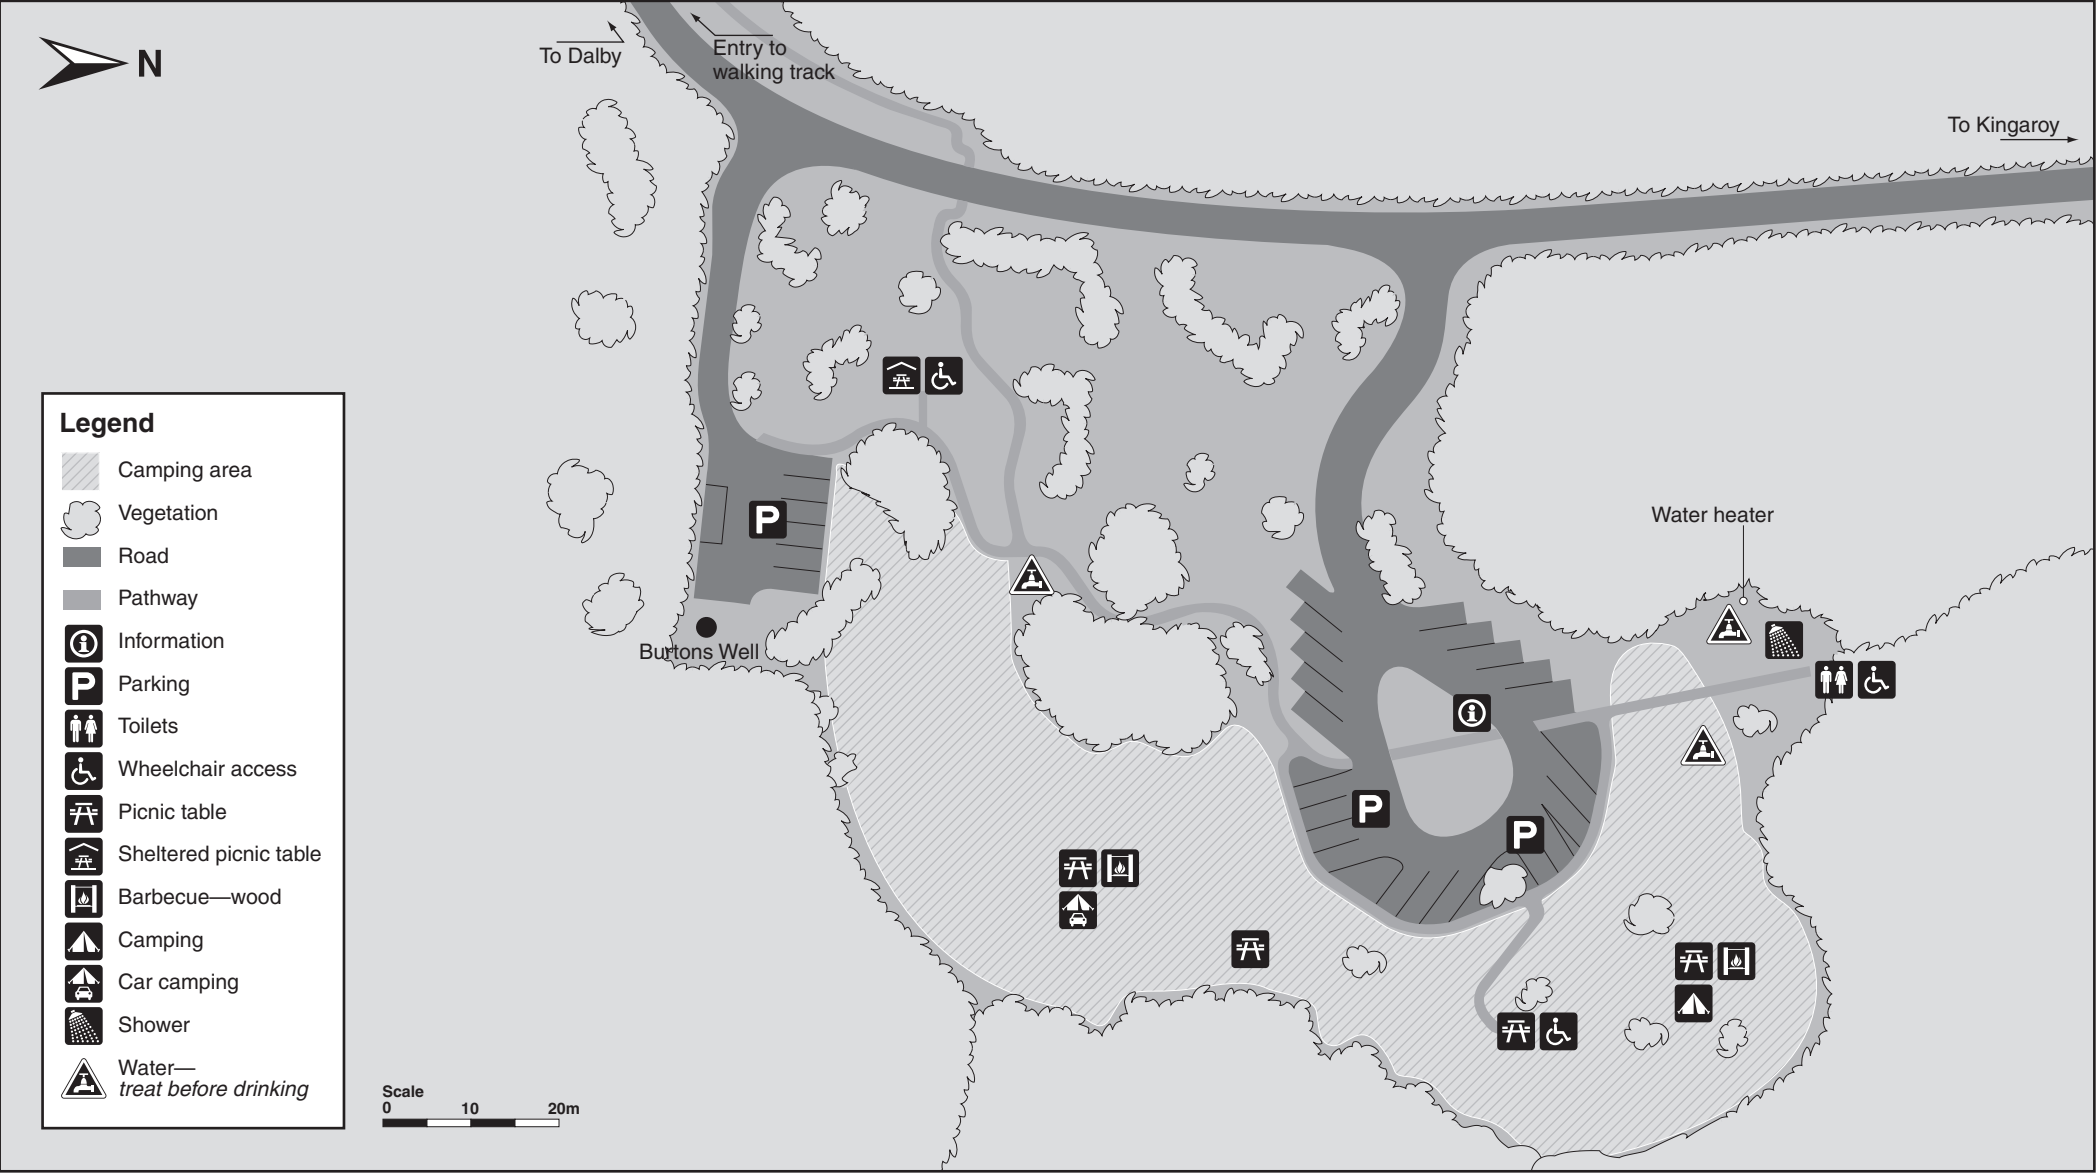

Burtons Well camping area map

Bunya Mountains National Park

© State of Queensland. Queensland Parks and Wildlife Service, Department of National Parks, Sport and Racing. MA432 September 2021