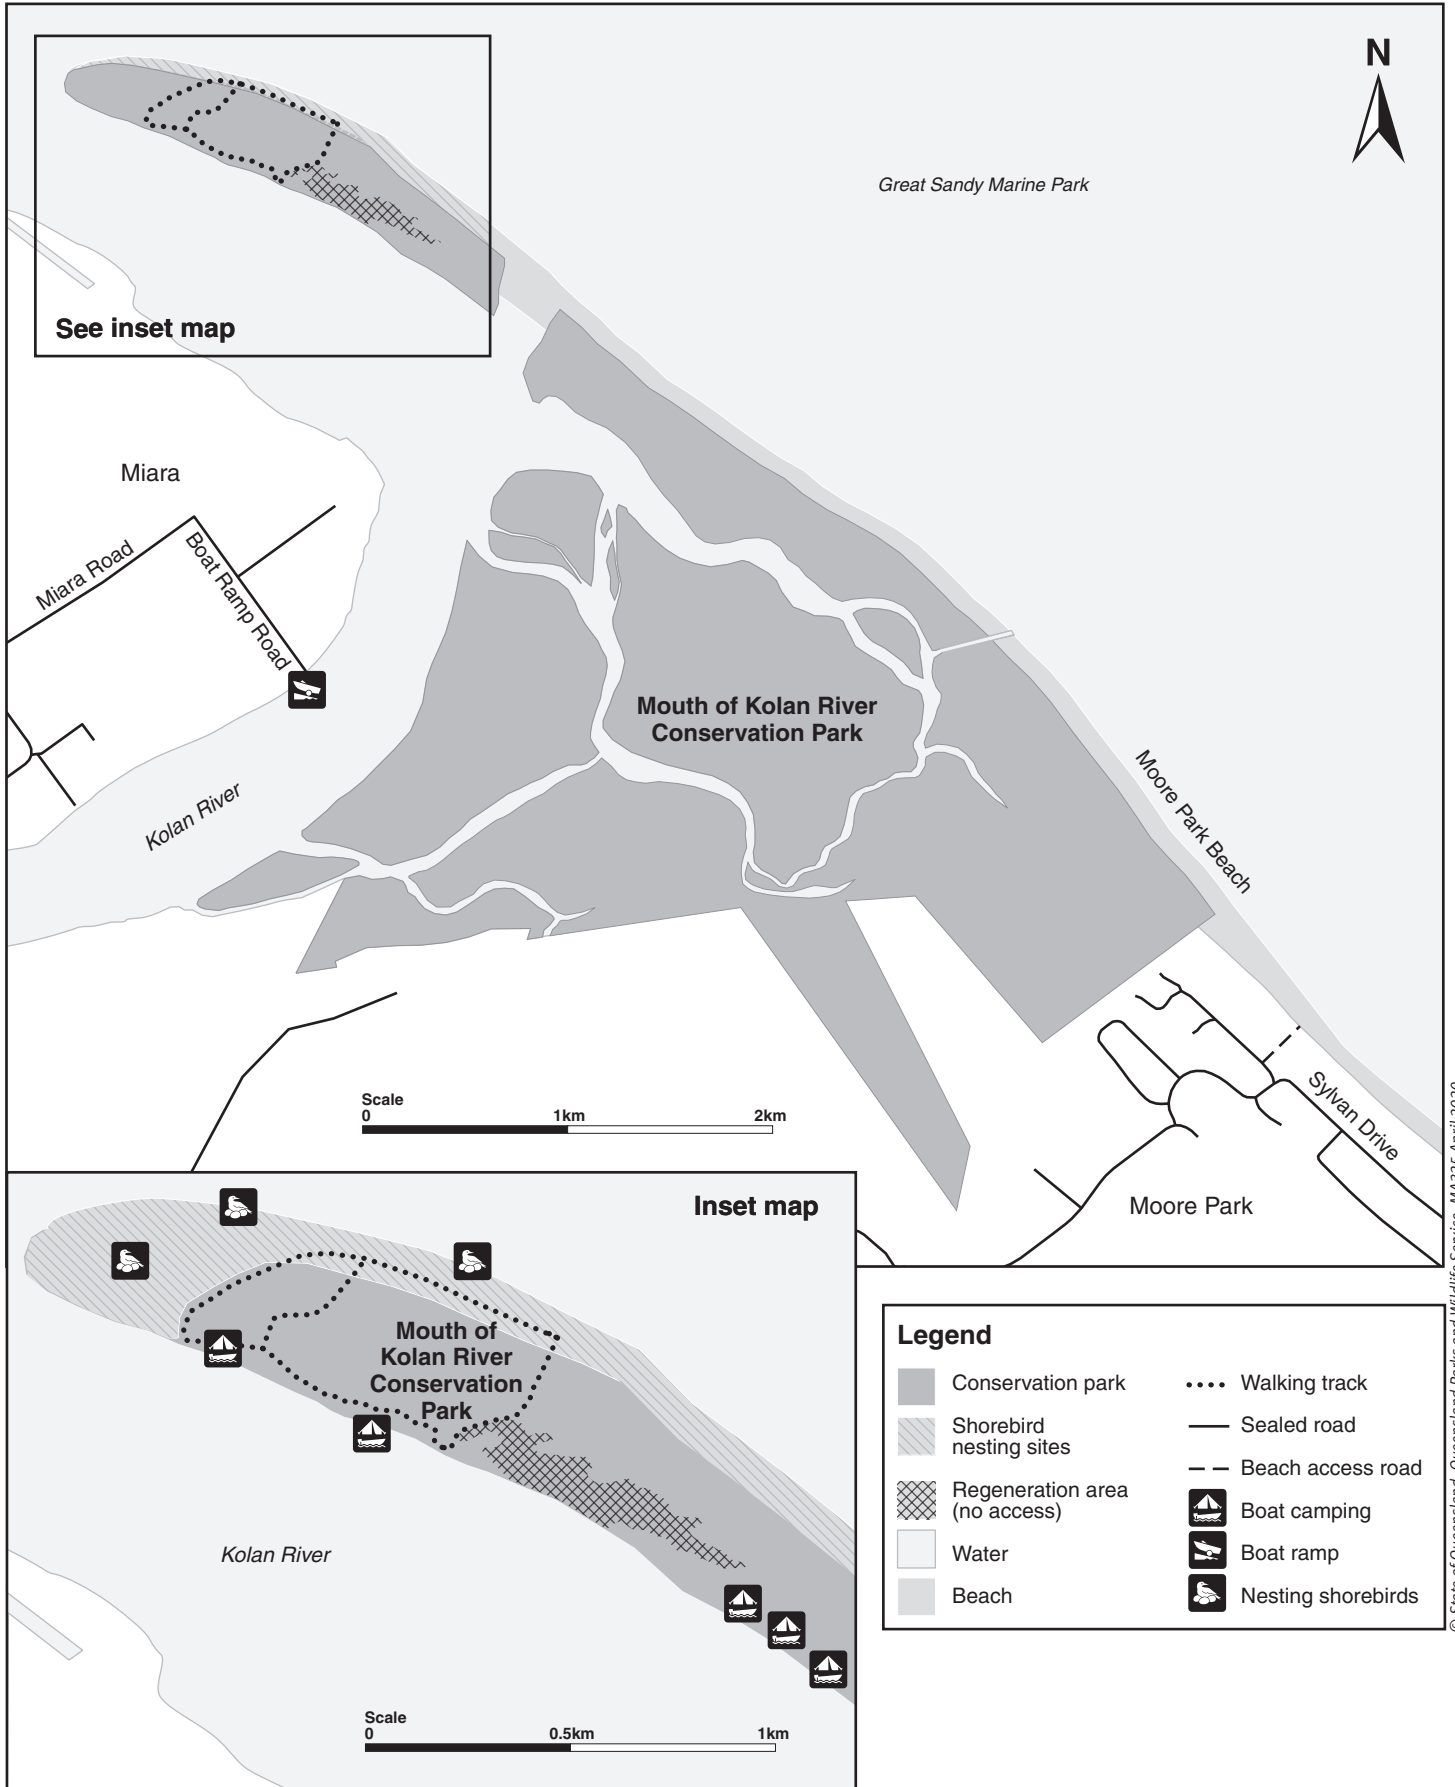

Mouth of Kolan River Conservation Park map

See inset map

Great Sandy Marine Park

Miara

Miara Road

Boat Ramp Road

Kolan River

Mouth of Kolan River Conservation Park

Moore Park Beach

Scale
0 1km 2km

Sylvan Drive

Moore Park

Inset map

Mouth of Kolan River Conservation Park

Kolan River

Scale
0 0.5km 1km

Legend

- | | |
|-------------------------------|--------------------|
| Conservation park | Walking track |
| Shorebird nesting sites | Sealed road |
| Regeneration area (no access) | Beach access road |
| Water | Boat camping |
| Beach | Boat ramp |
| | Nesting shorebirds |