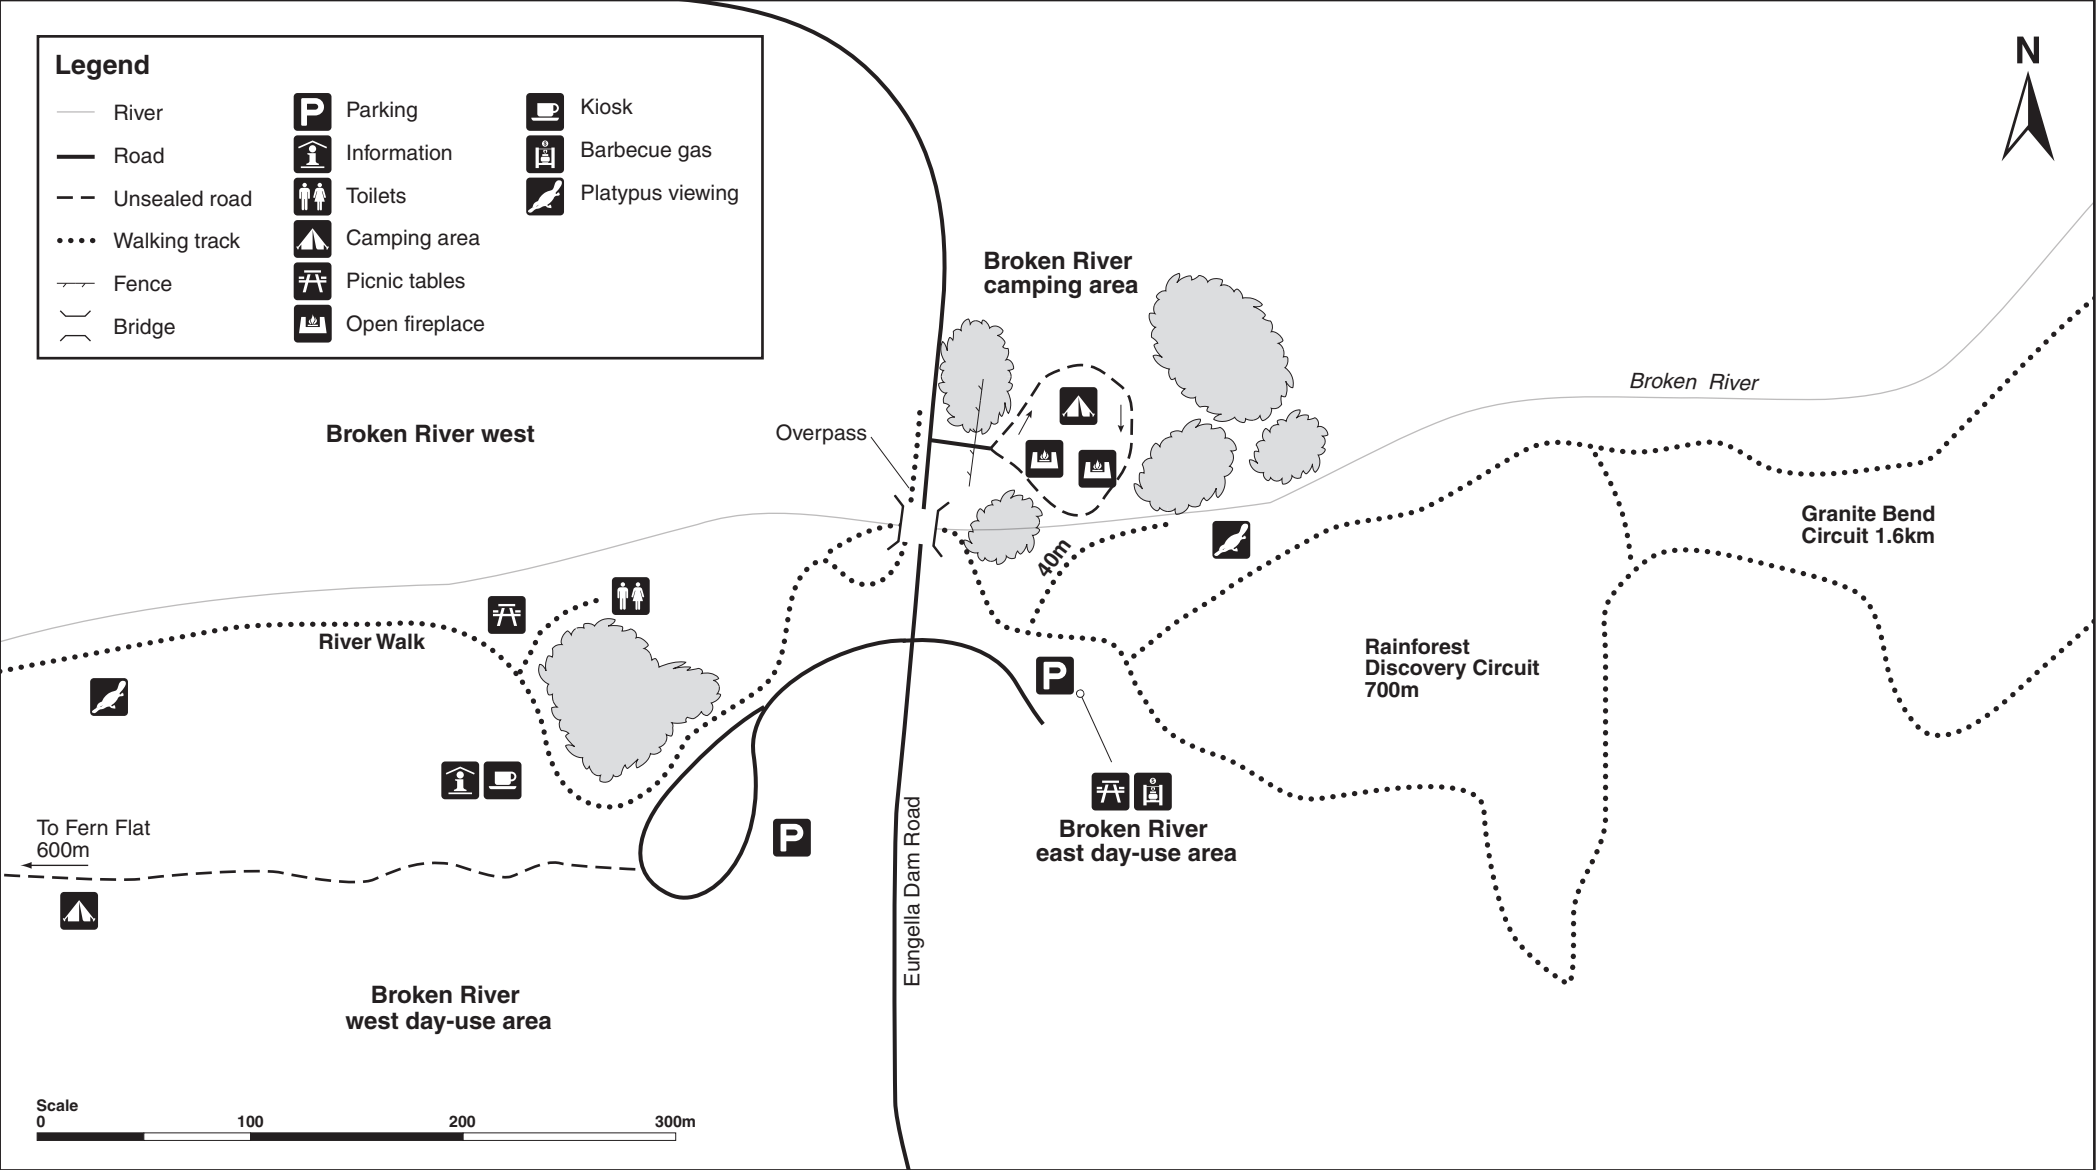

Broken River camping area map

Eungella National Park

© State of Queensland. Queensland Parks and Wildlife Service. MA815 March 2022