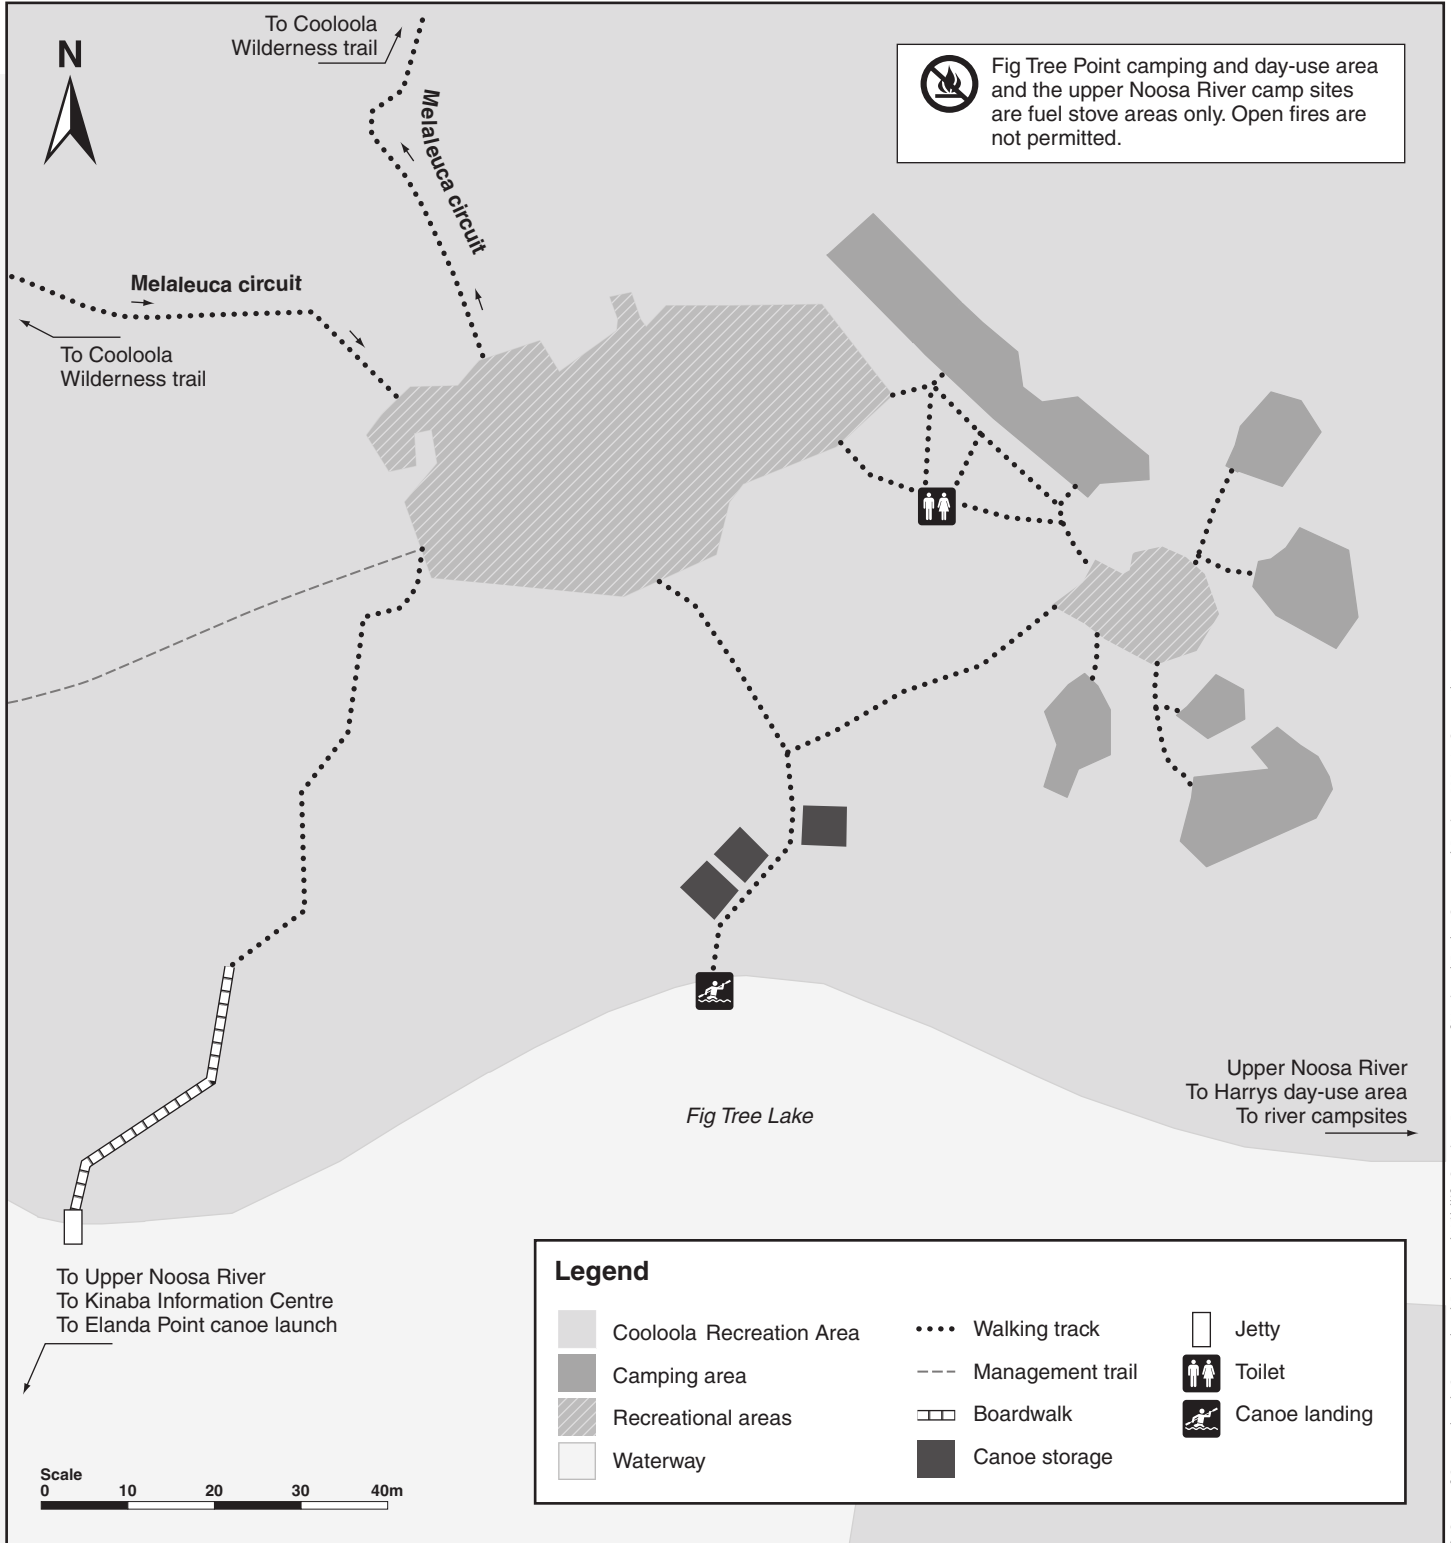

# Fig Tree Point camping area map

Cooloola Recreation Area

© State of Queensland. Queensland Parks and Wildlife Service, Department of National Parks, Sport and Racing. MA867 September 2016