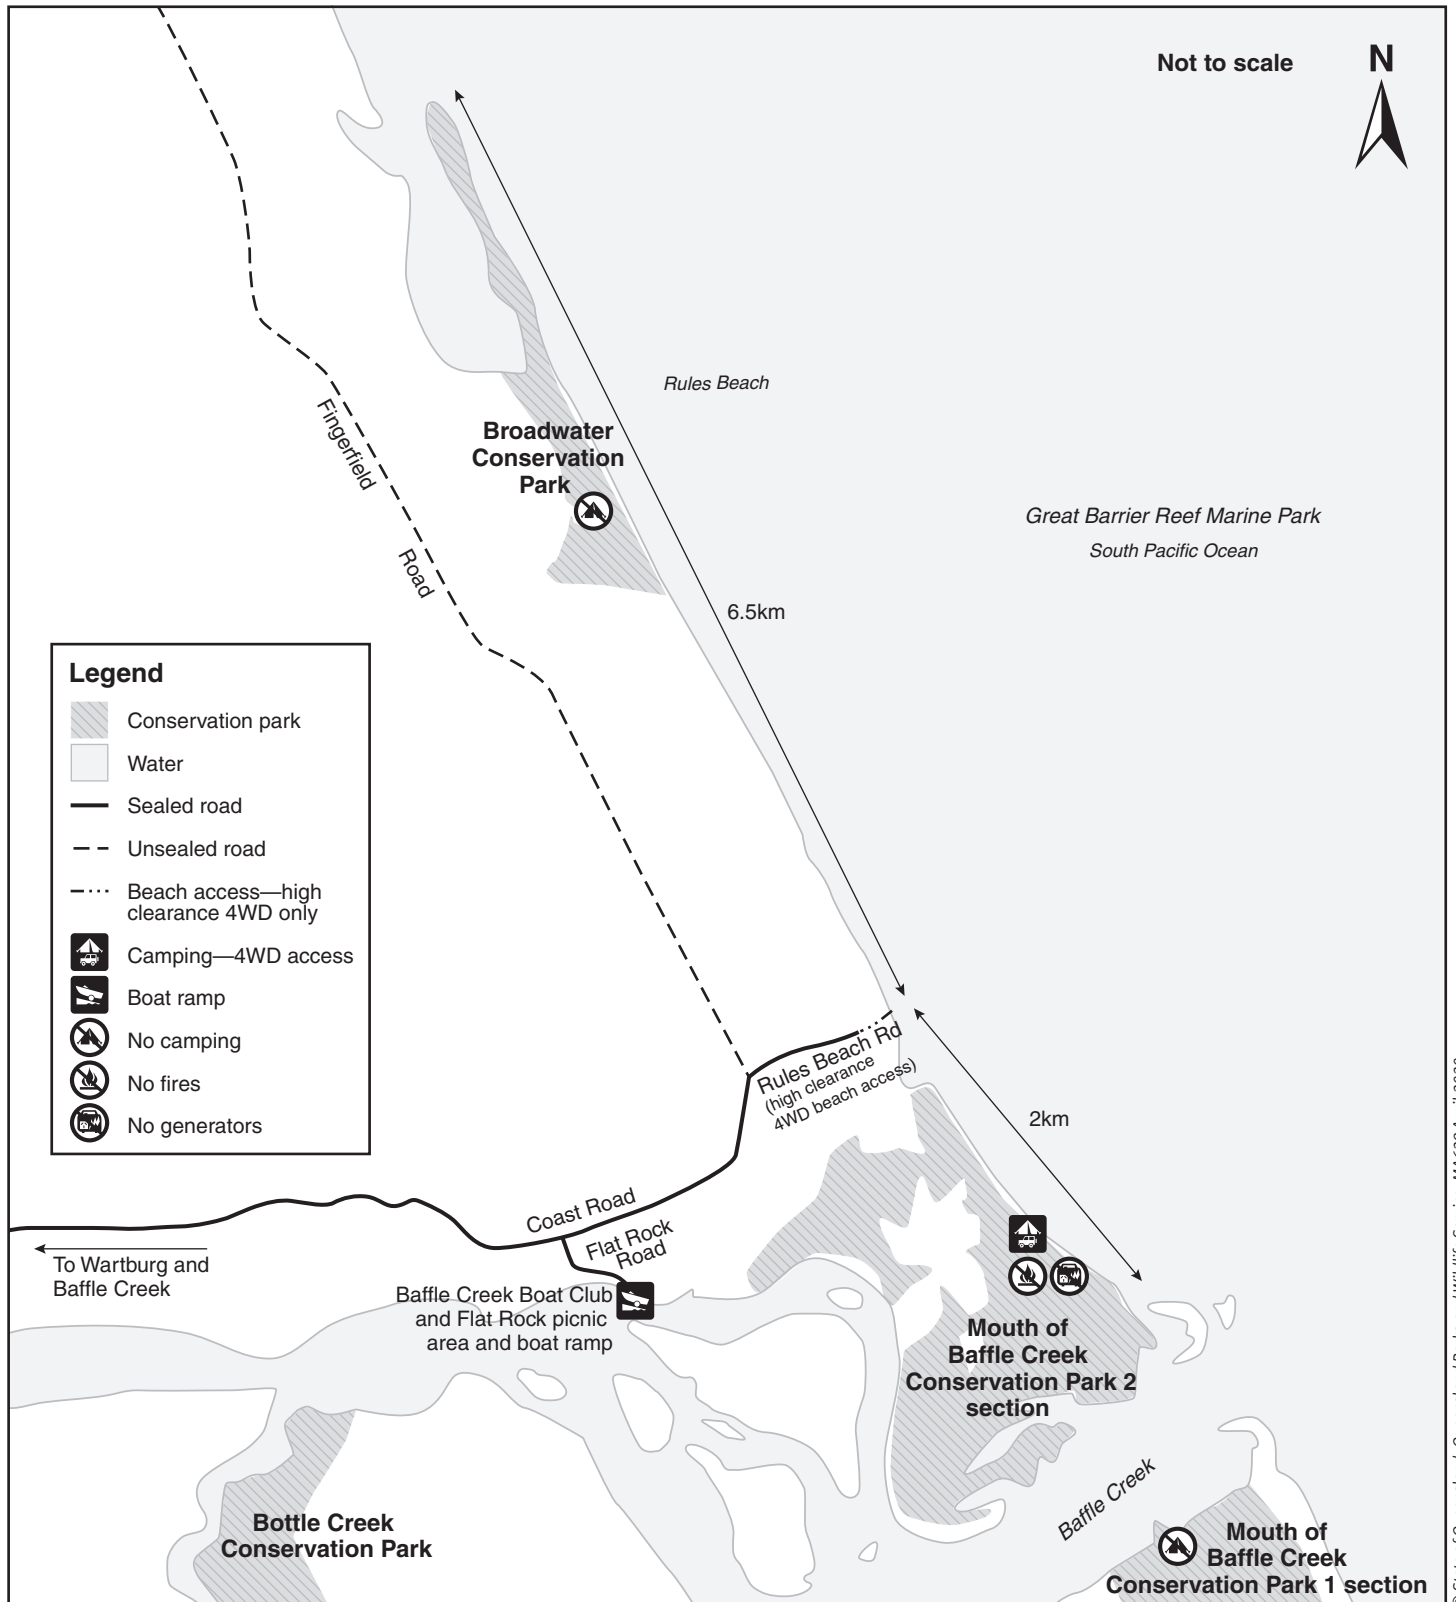

Broadwater Conservation Park and Mouth of Baffle Creek Conservation Park map

© State of Queensland. Queensland Parks and Wildlife Service. MA629 April 2020