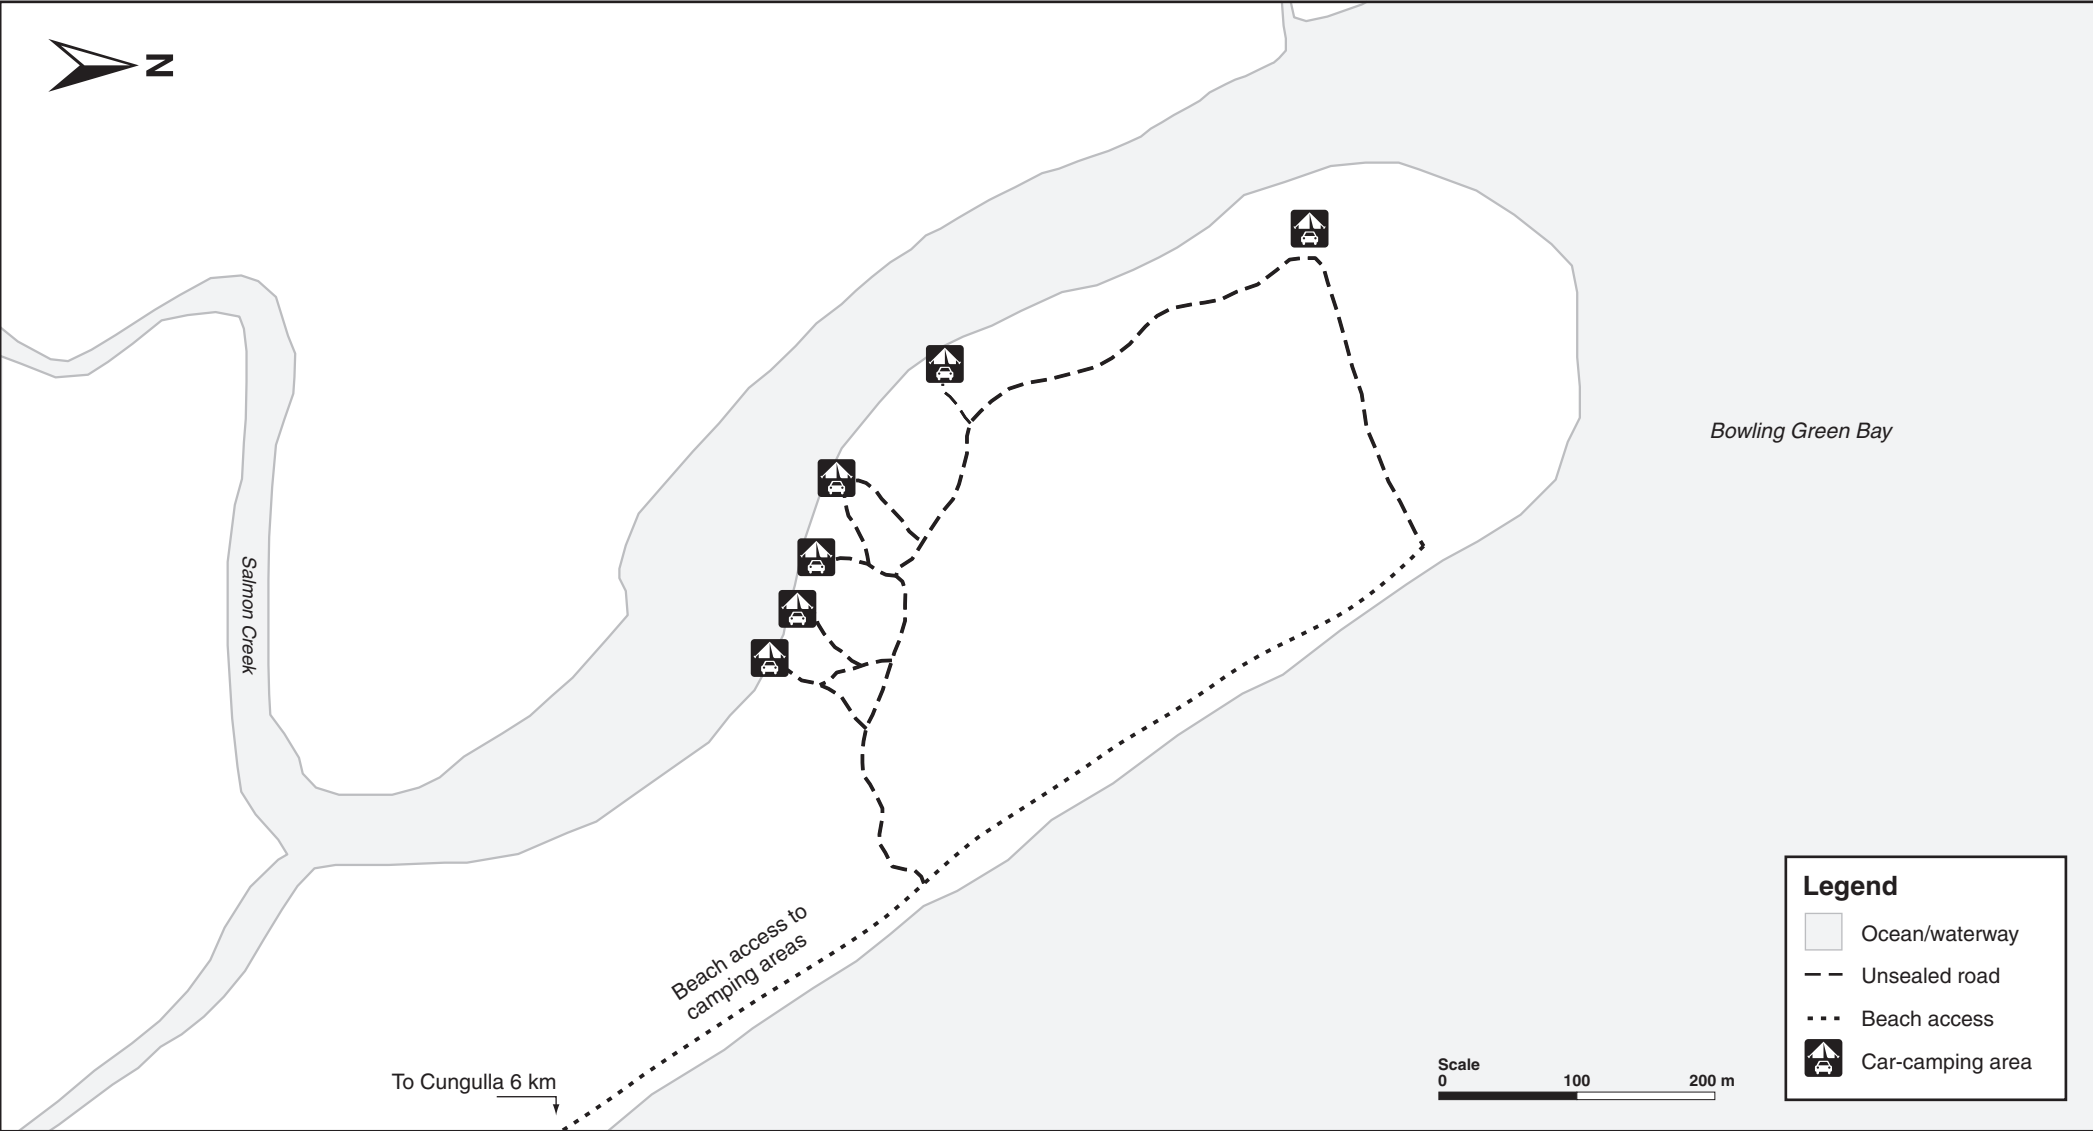

# Salmon Creek camping area map

Bowling Green Bay National Park

© State of Queensland. Queensland Parks and Wildlife Service, Department of National Parks, Recreation, Sport and Racing. MA596 May 2010