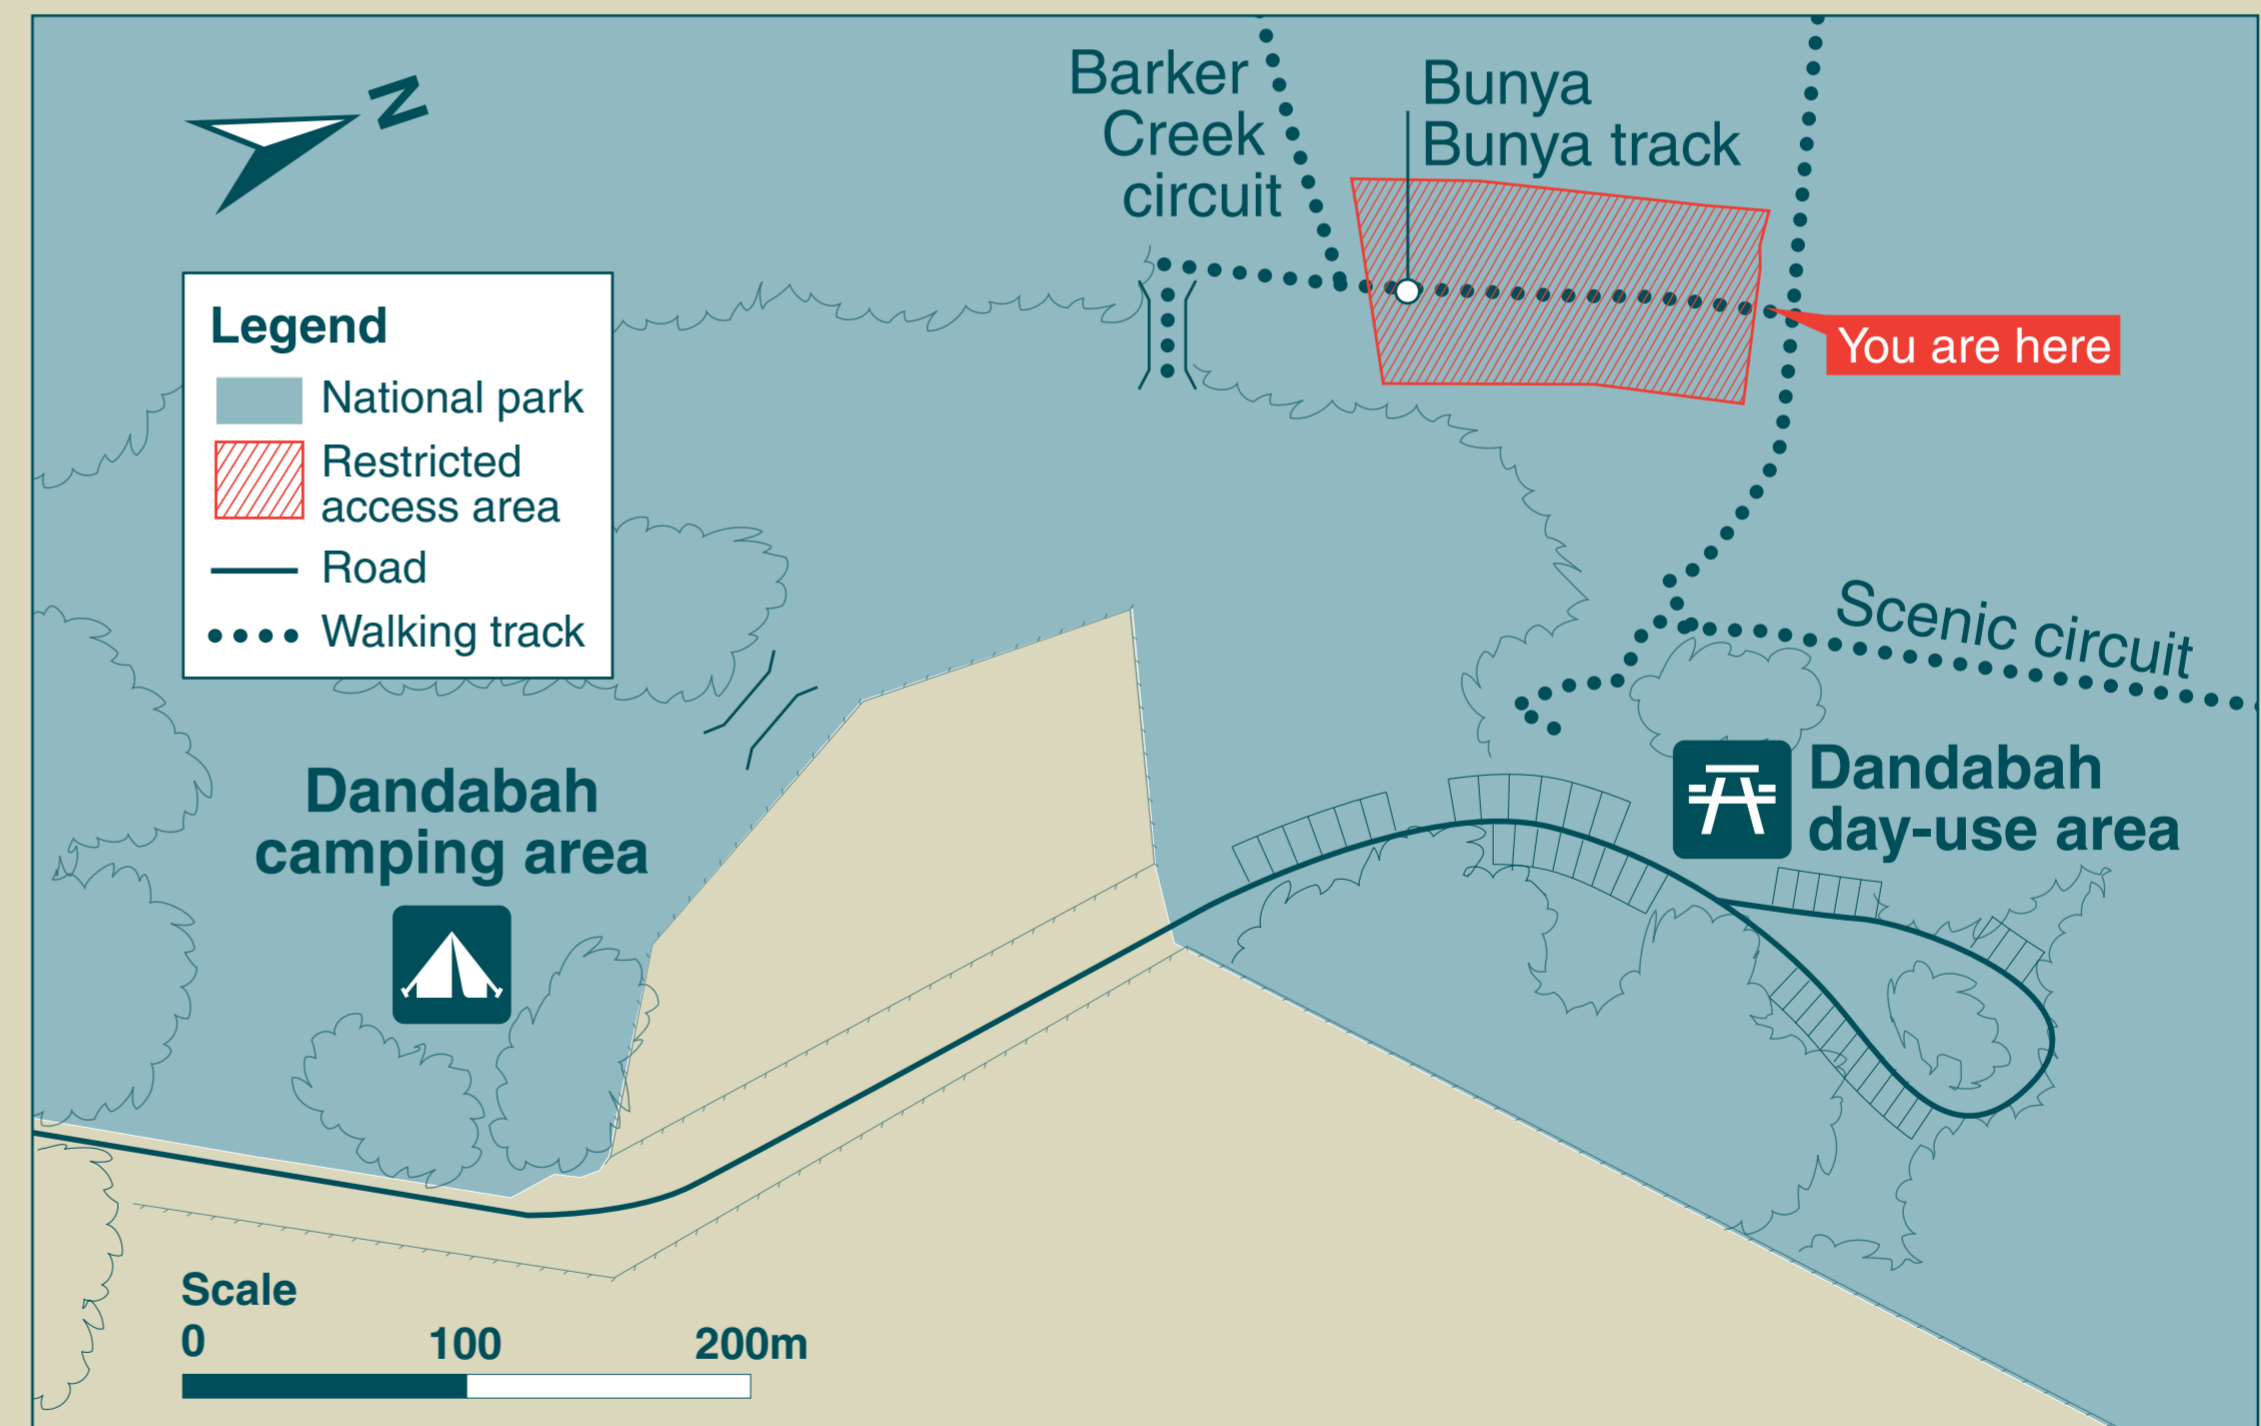

The Queensland Parks and Wildlife Service is working to manage the cause of tree deaths inside this area

A restricted access area has been declared over the area that includes the Bunya Bunya track beyond this point (as shown on the map).

Entry to this area is prohibited without a permit or written approval.

The Scenic circuit and Barker Creek circuit both remain open.

Contravention of a requirement of this notice is an offence under the *Nature Conservation Act 1992*.

Maximum penalty: 80 penalty units.
On-the-spot fines apply.