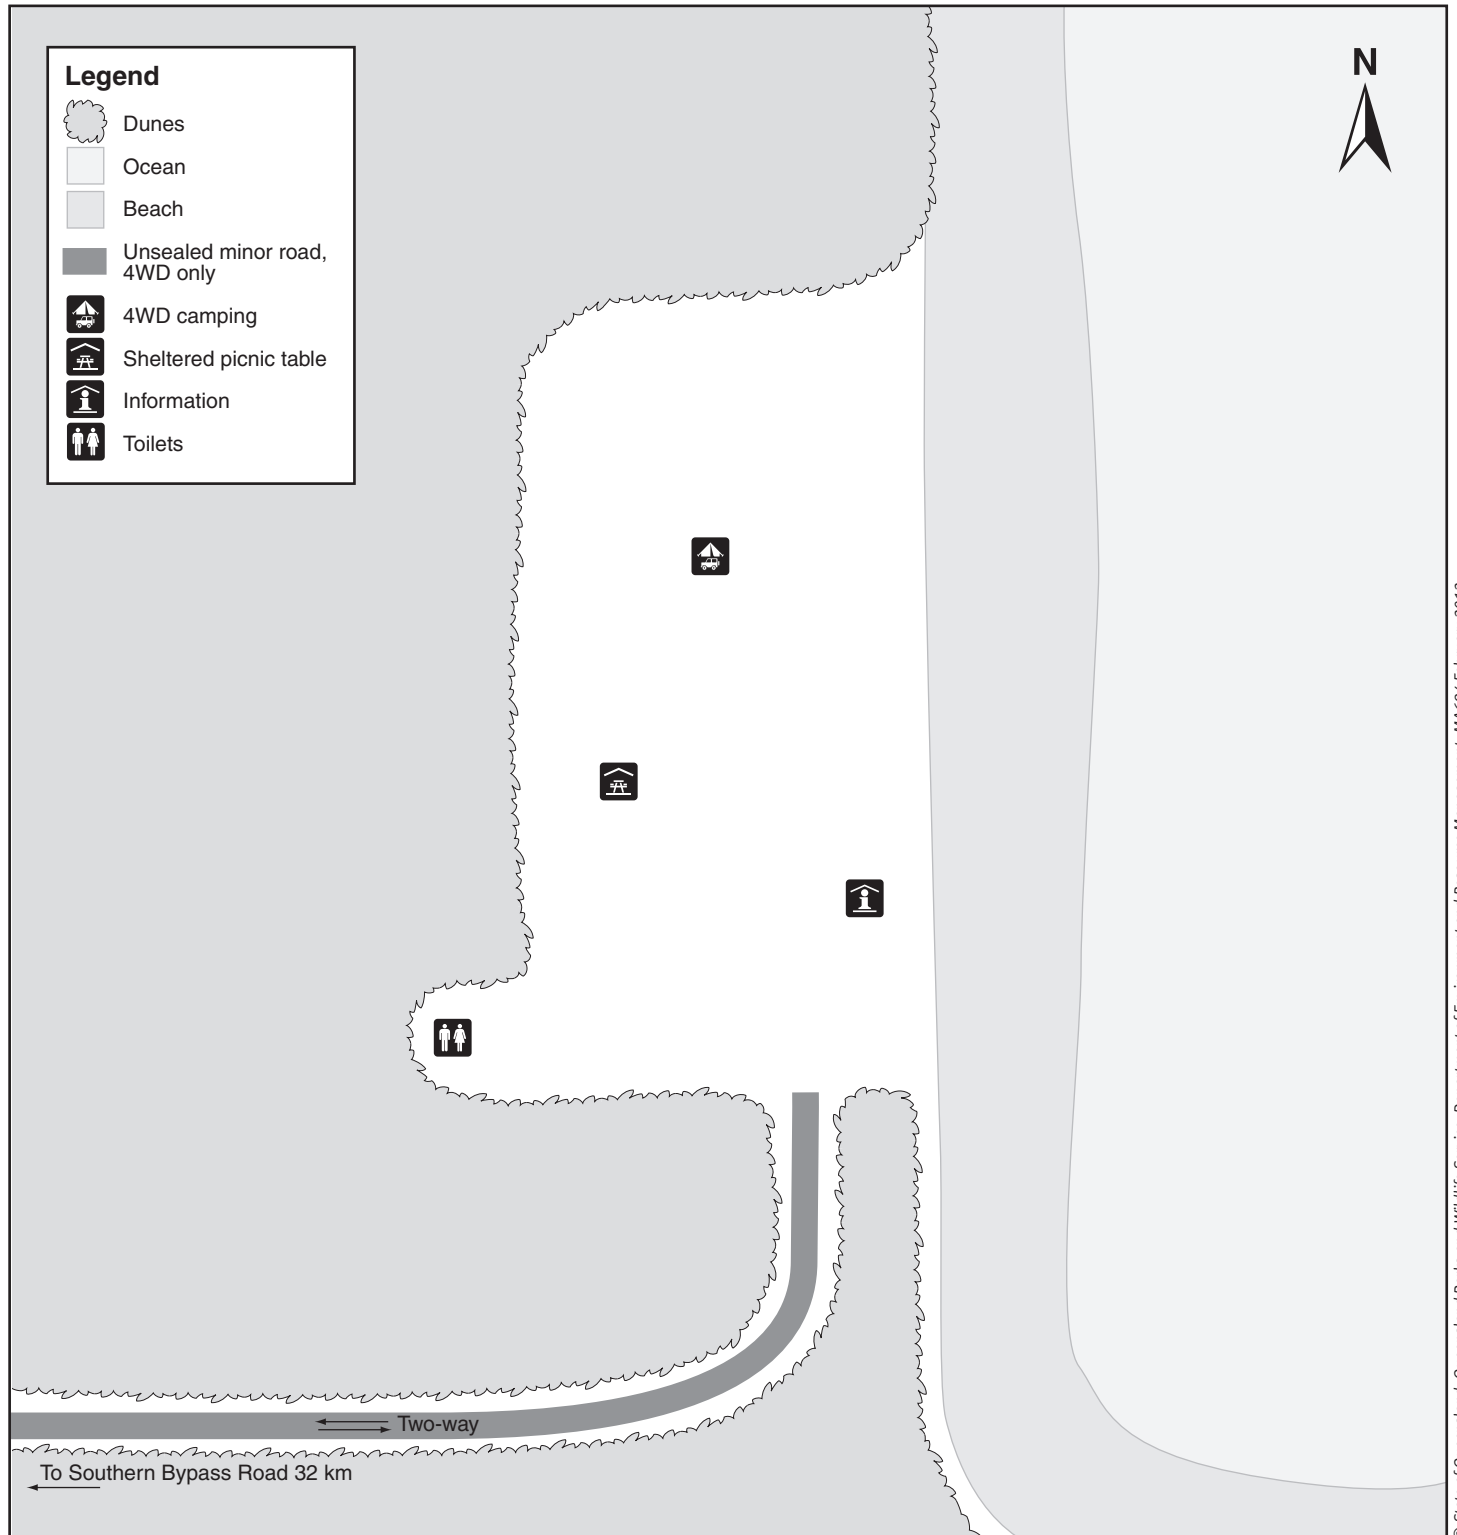

Captain Billy Landing camping area map

Heathlands Resources Reserve

Map not to scale