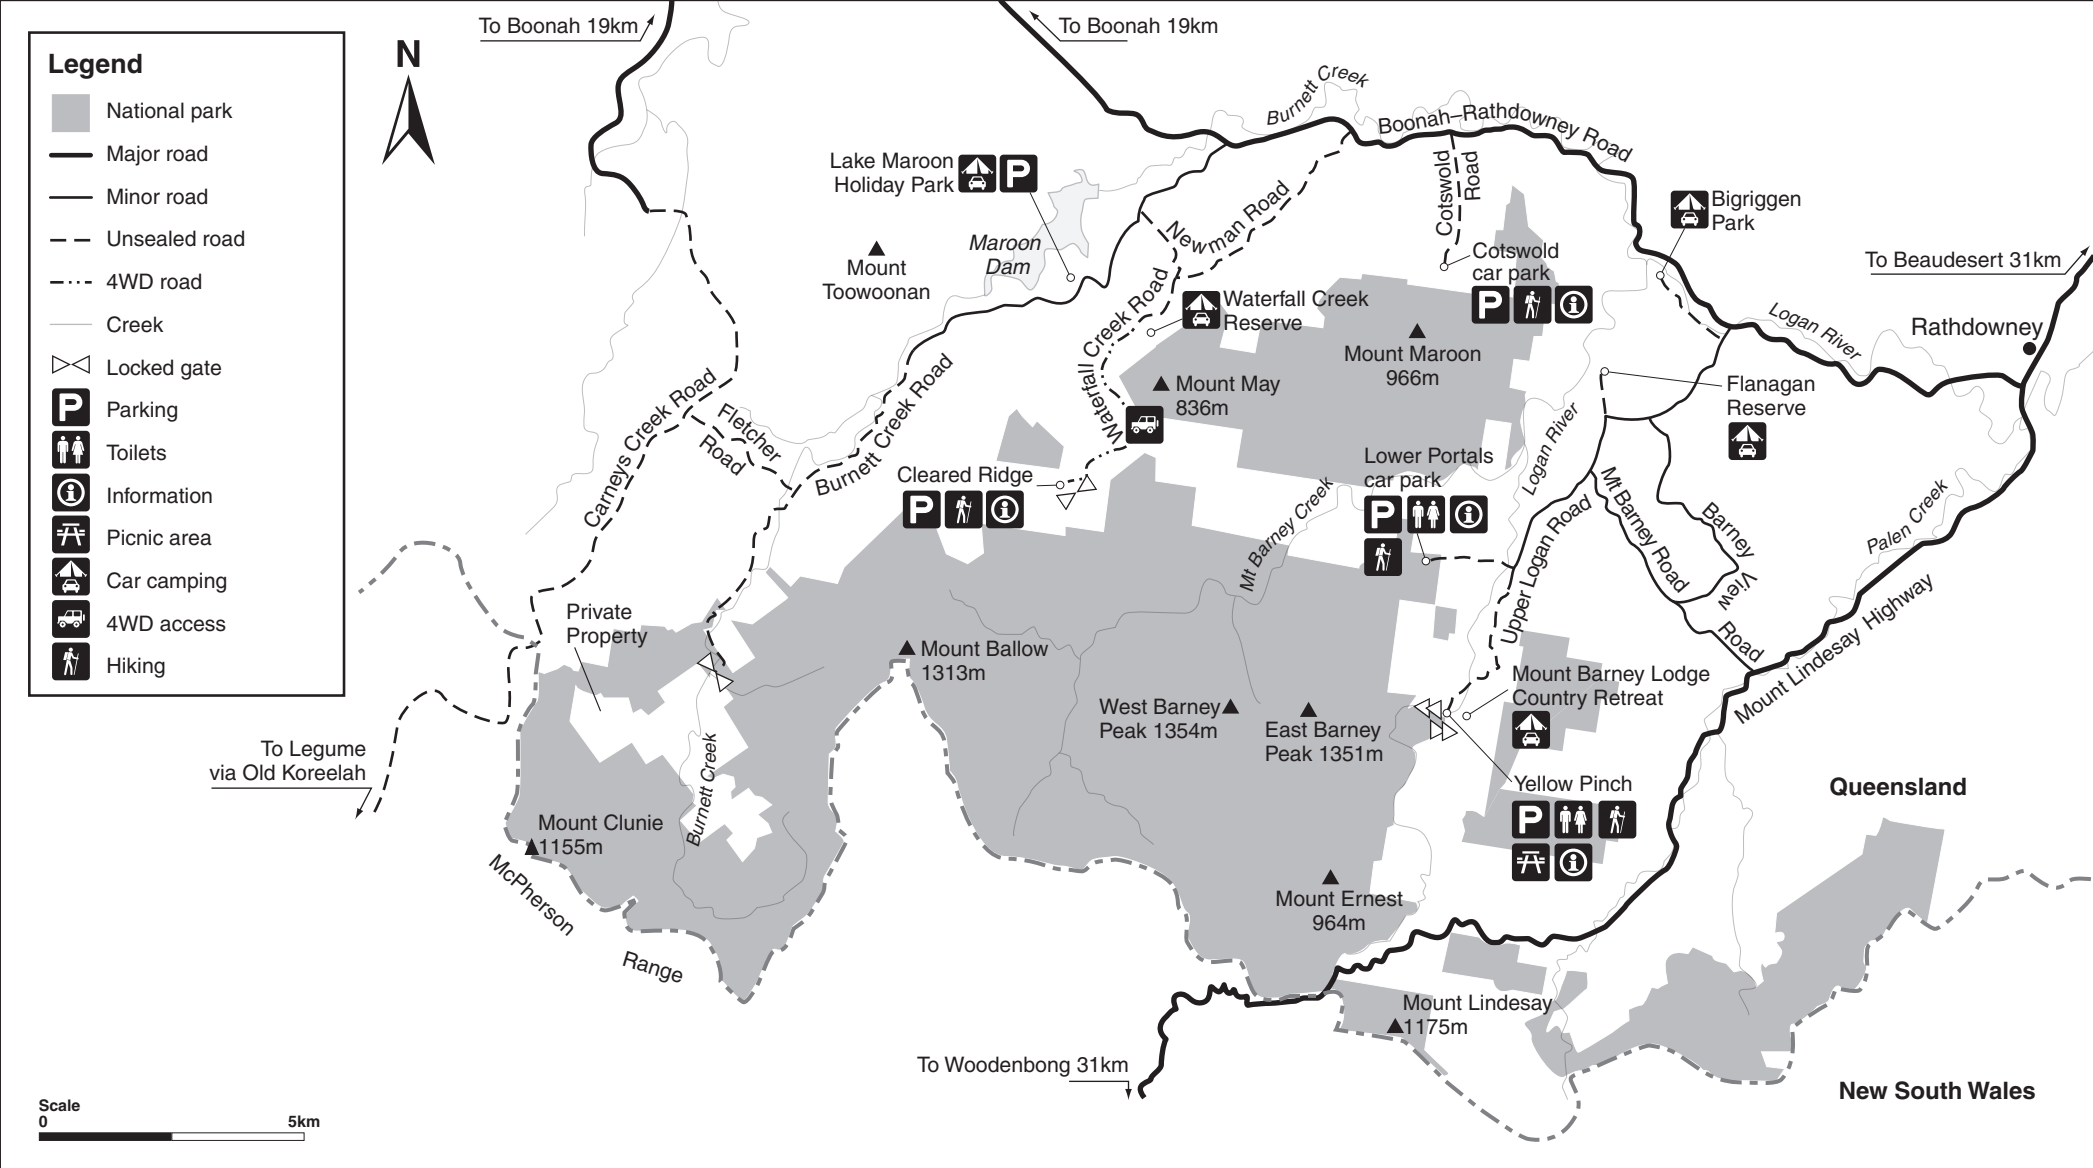

# Mount Barney National Park locality map

© State of Queensland. Queensland Parks and Wildlife Service. MA577 April 2020