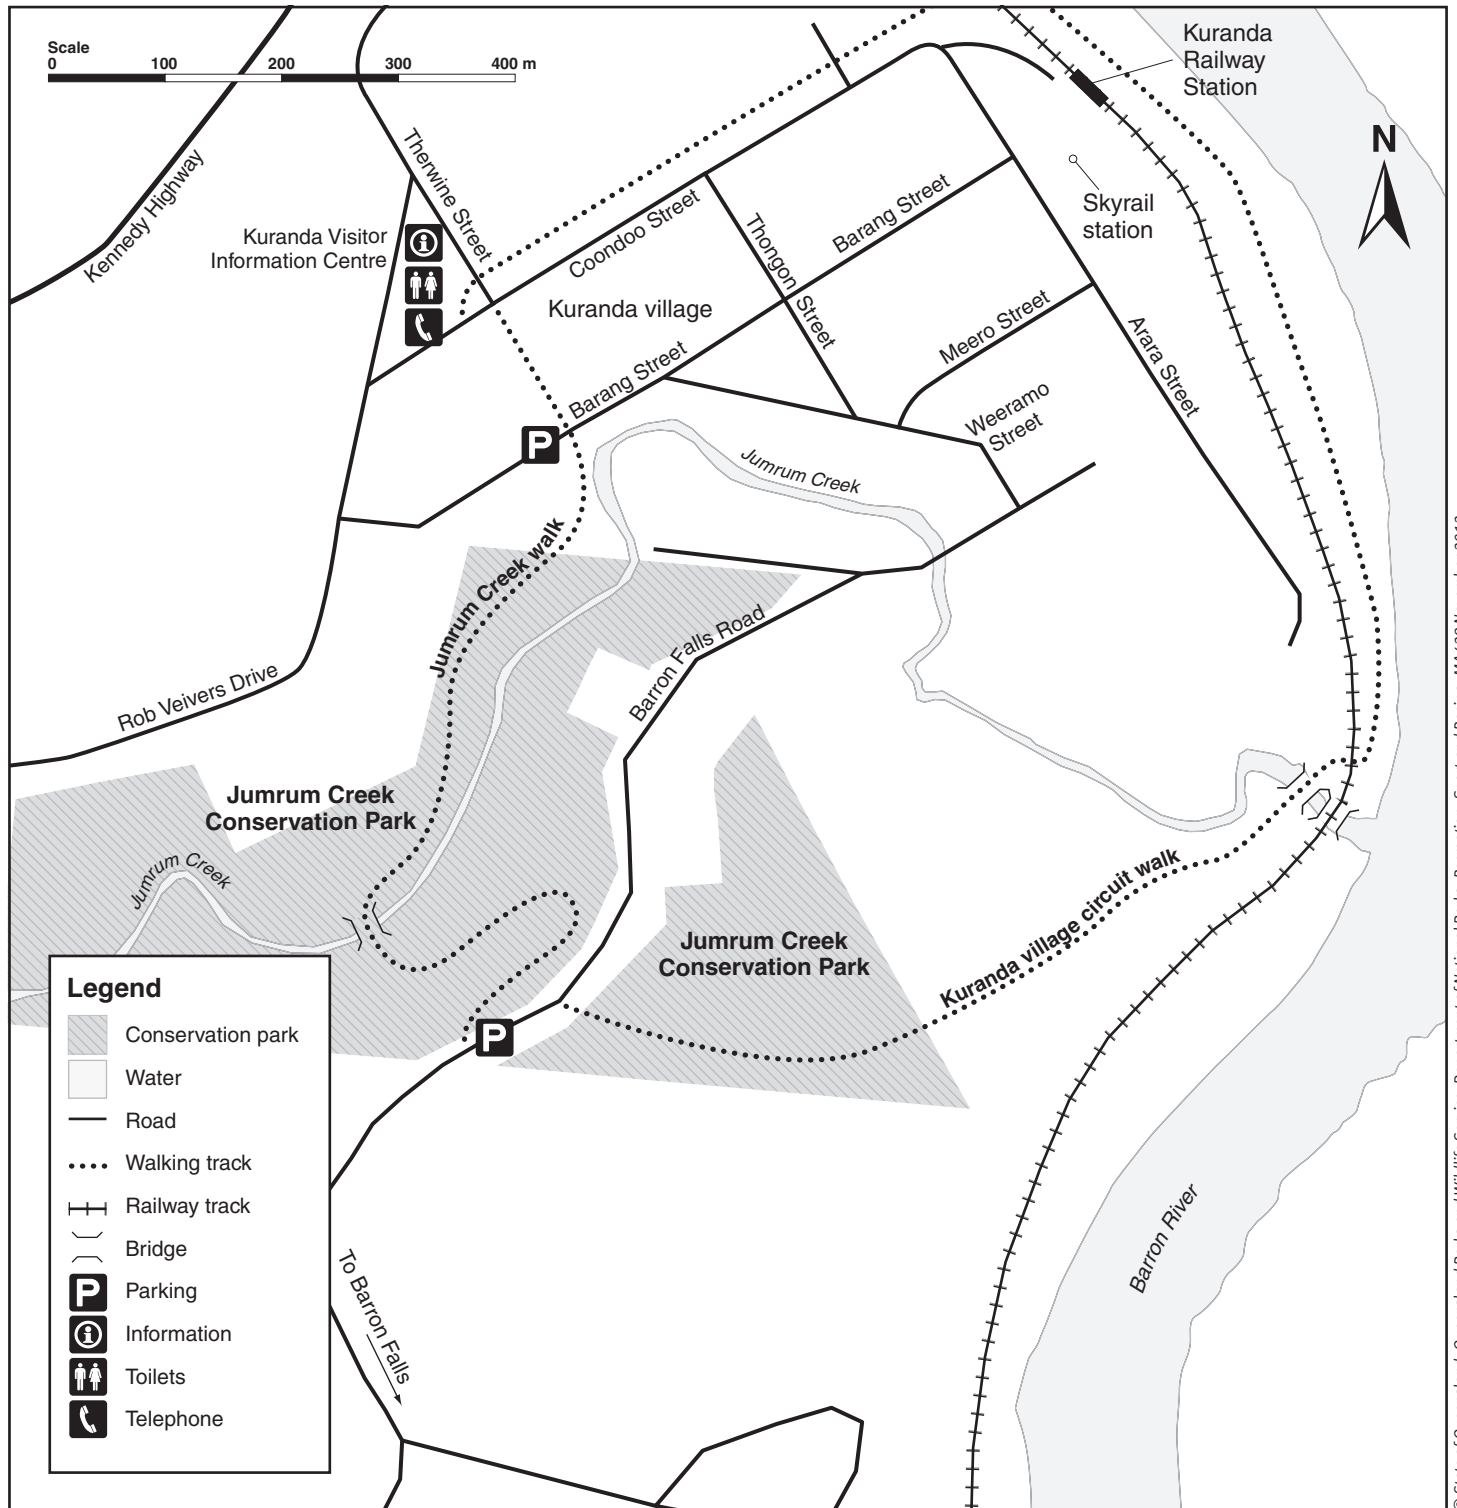

Jumrum Creek Conservation Park map

© State of Queensland. Queensland Parks and Wildlife Service, Department of National Parks, Recreation, Sport and Racing. MA429 November 2012