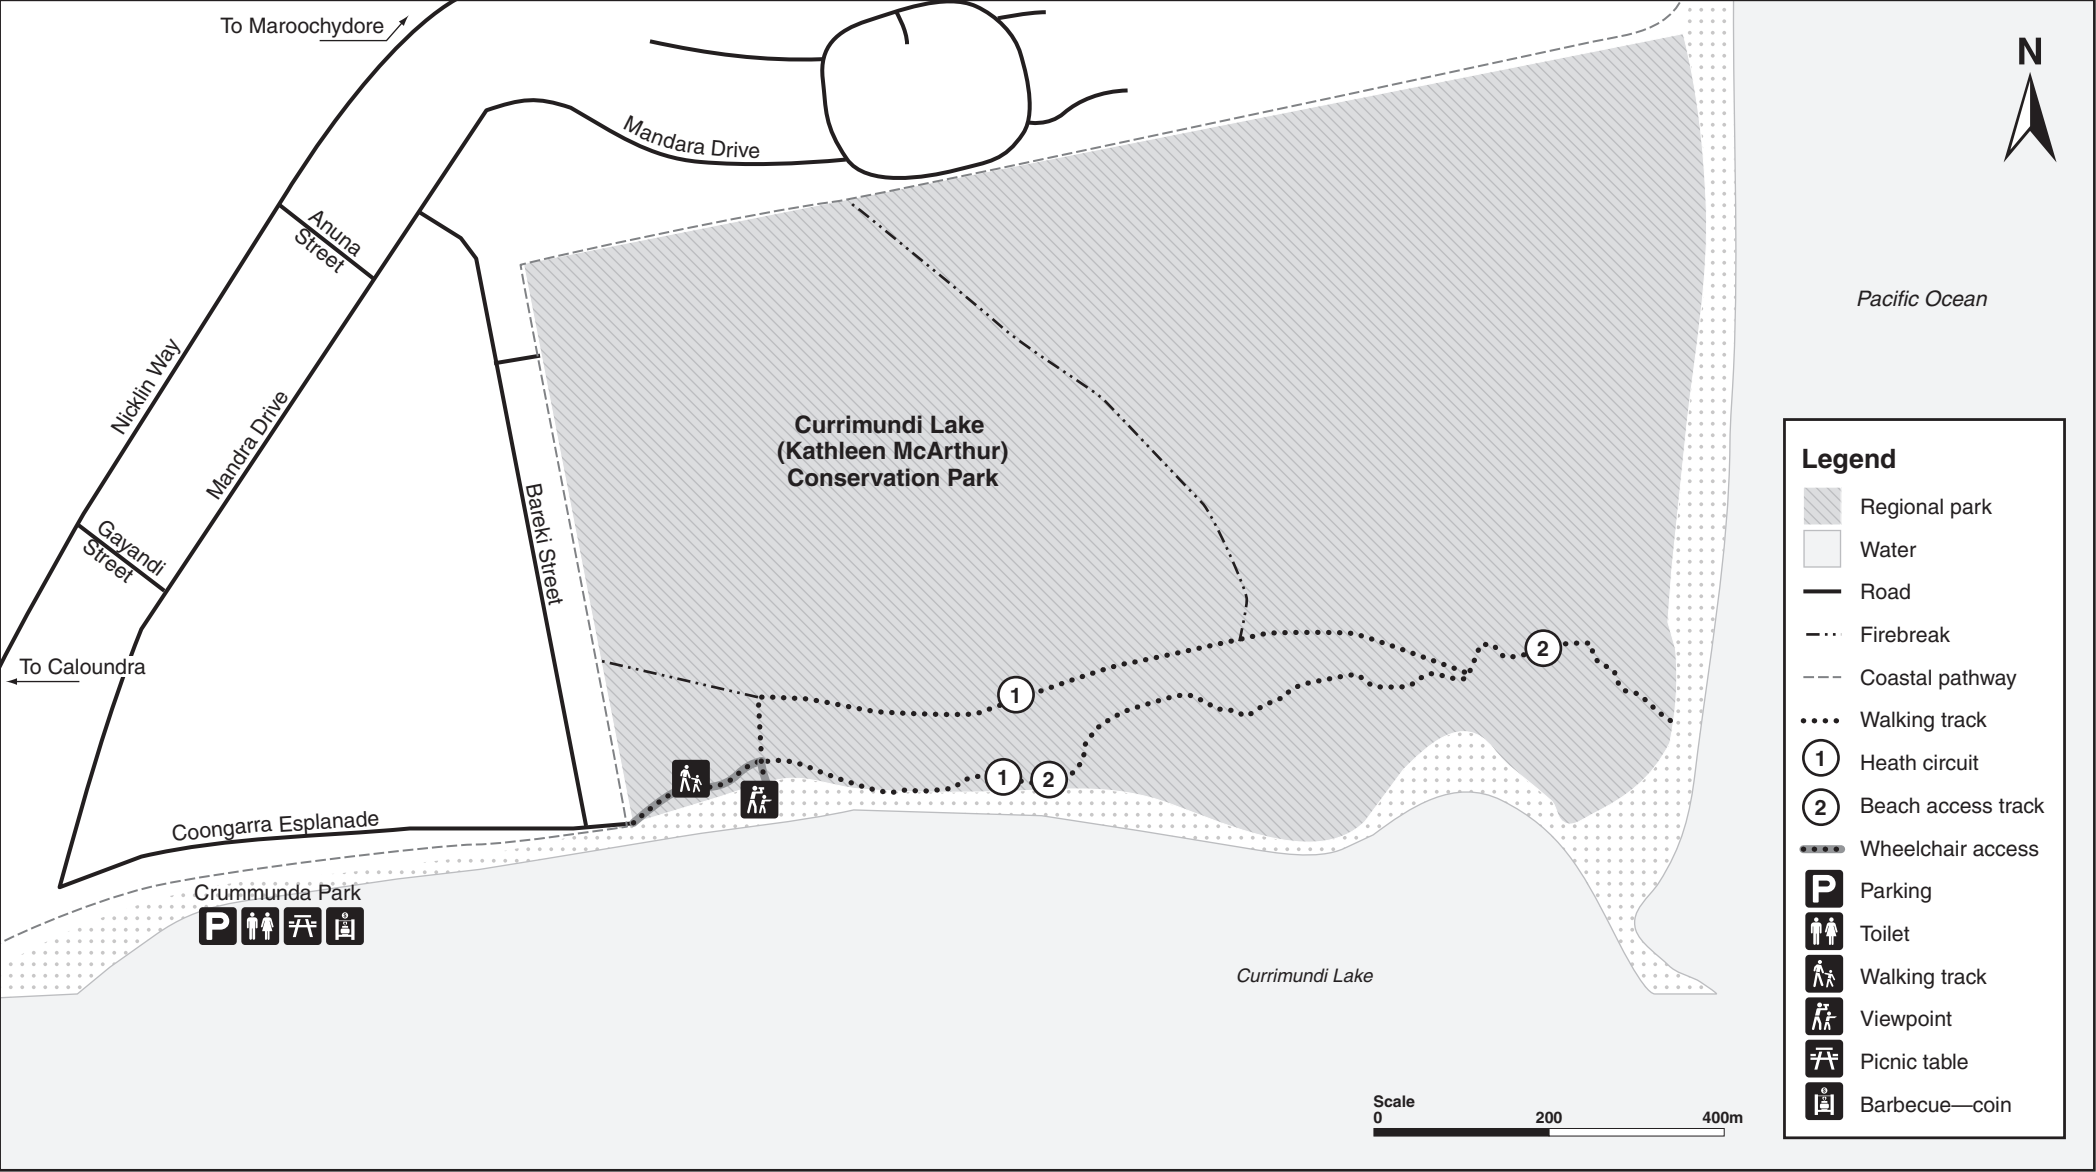

# Currimundi Lake (Kathleen McArthur) Conservation Park map

**Legend**

- Regional park
- Water
- Road
- Firebreak
- Coastal pathway
- Walking track
- Heath circuit
- Beach access track
- Wheelchair access
- Parking
- Toilet
- Walking track
- Viewpoint
- Picnic table
- Barbecue—coin