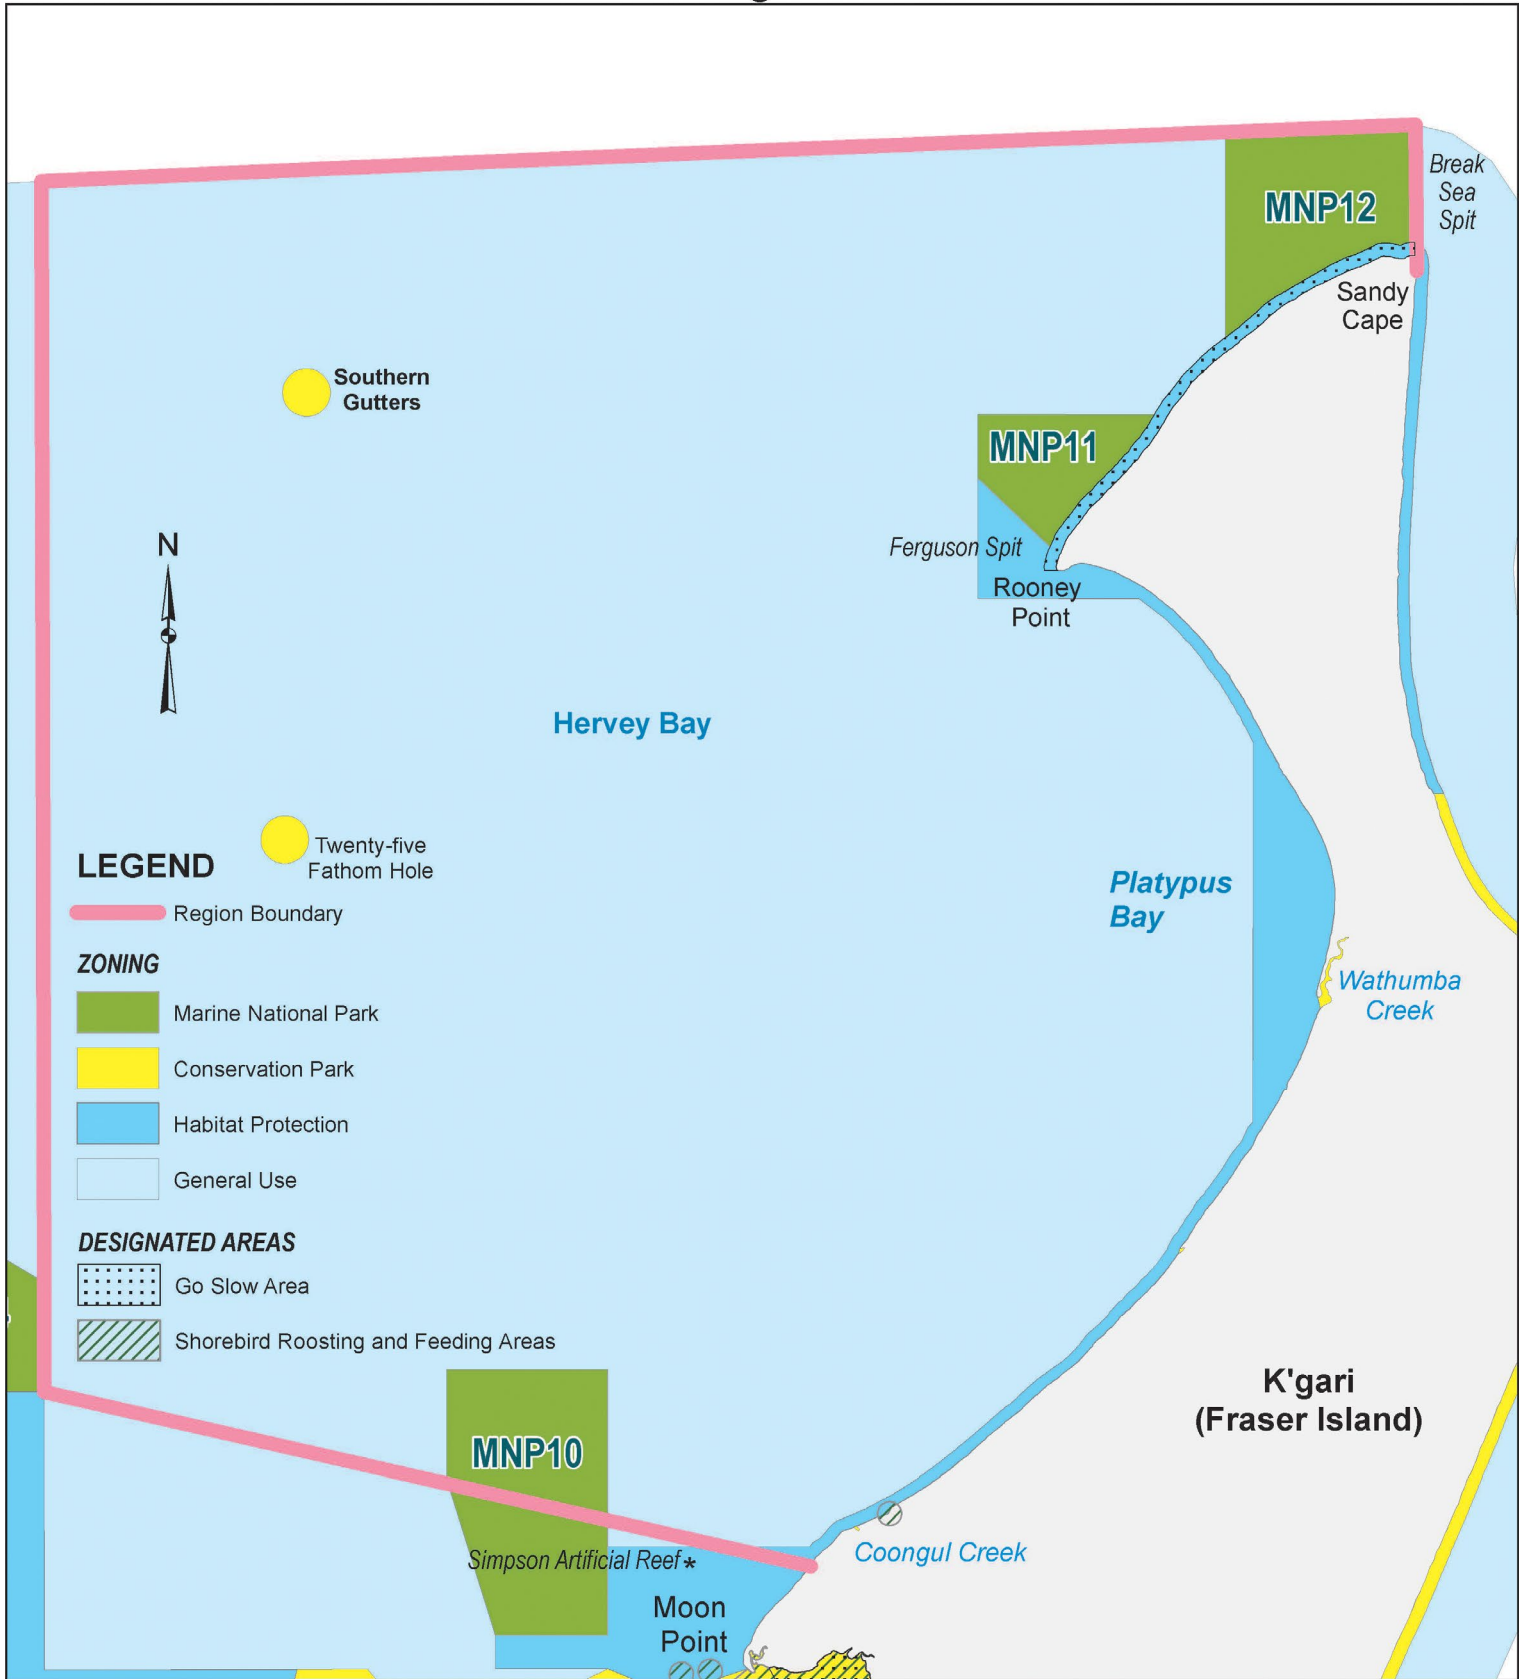

Central & Eastern Hervey Bay - Zones/Designated Areas

1:220,000