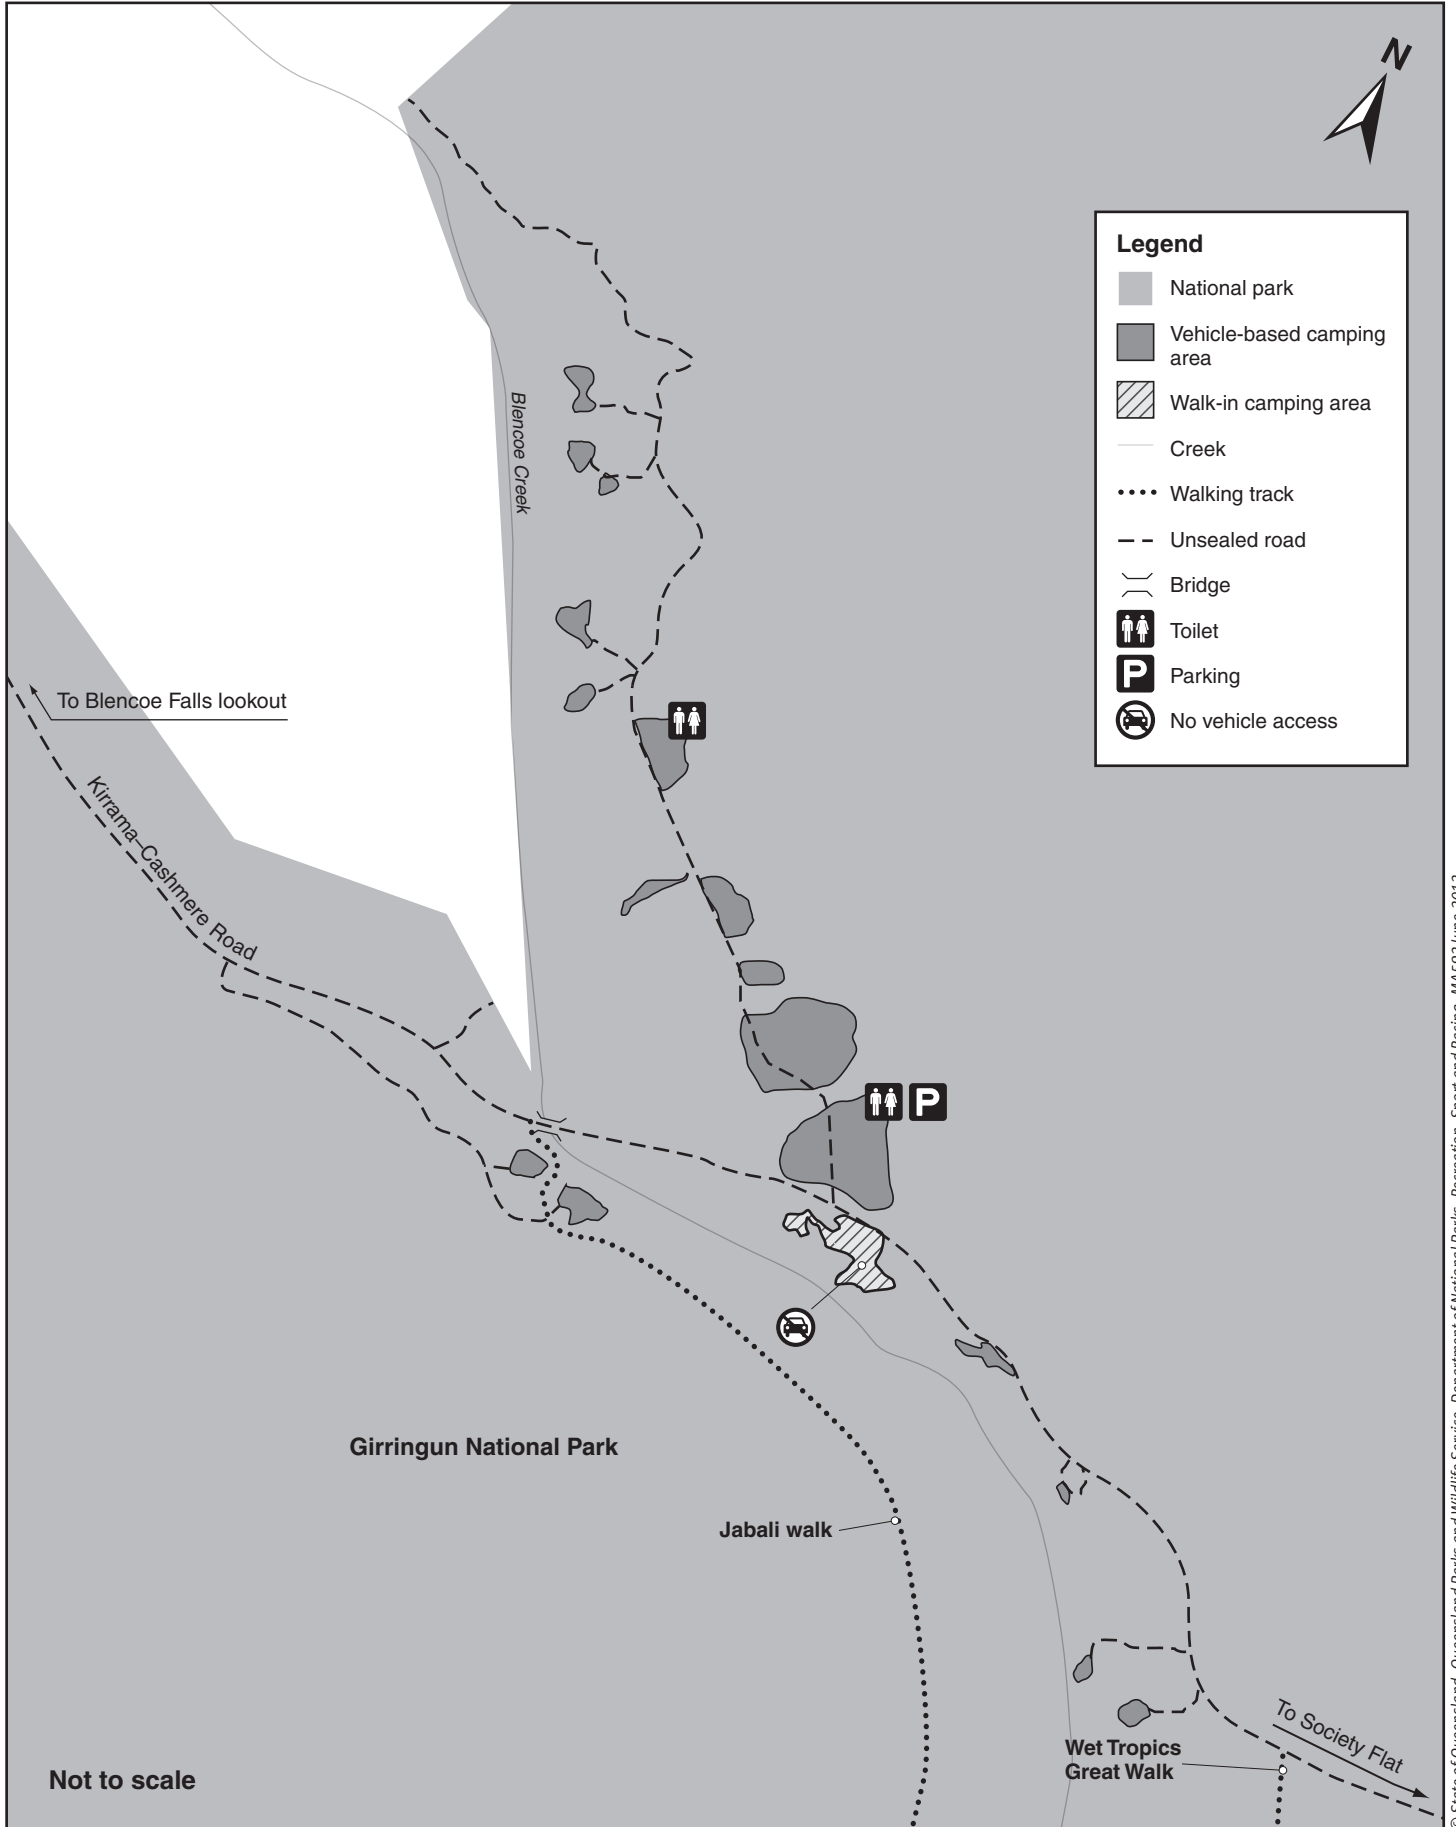

Blencoe Falls camping area map

Girringun National Park

© State of Queensland. Queensland Parks and Wildlife Service, Department of National Parks, Recreation, Sport and Racing. MA592 June 2012