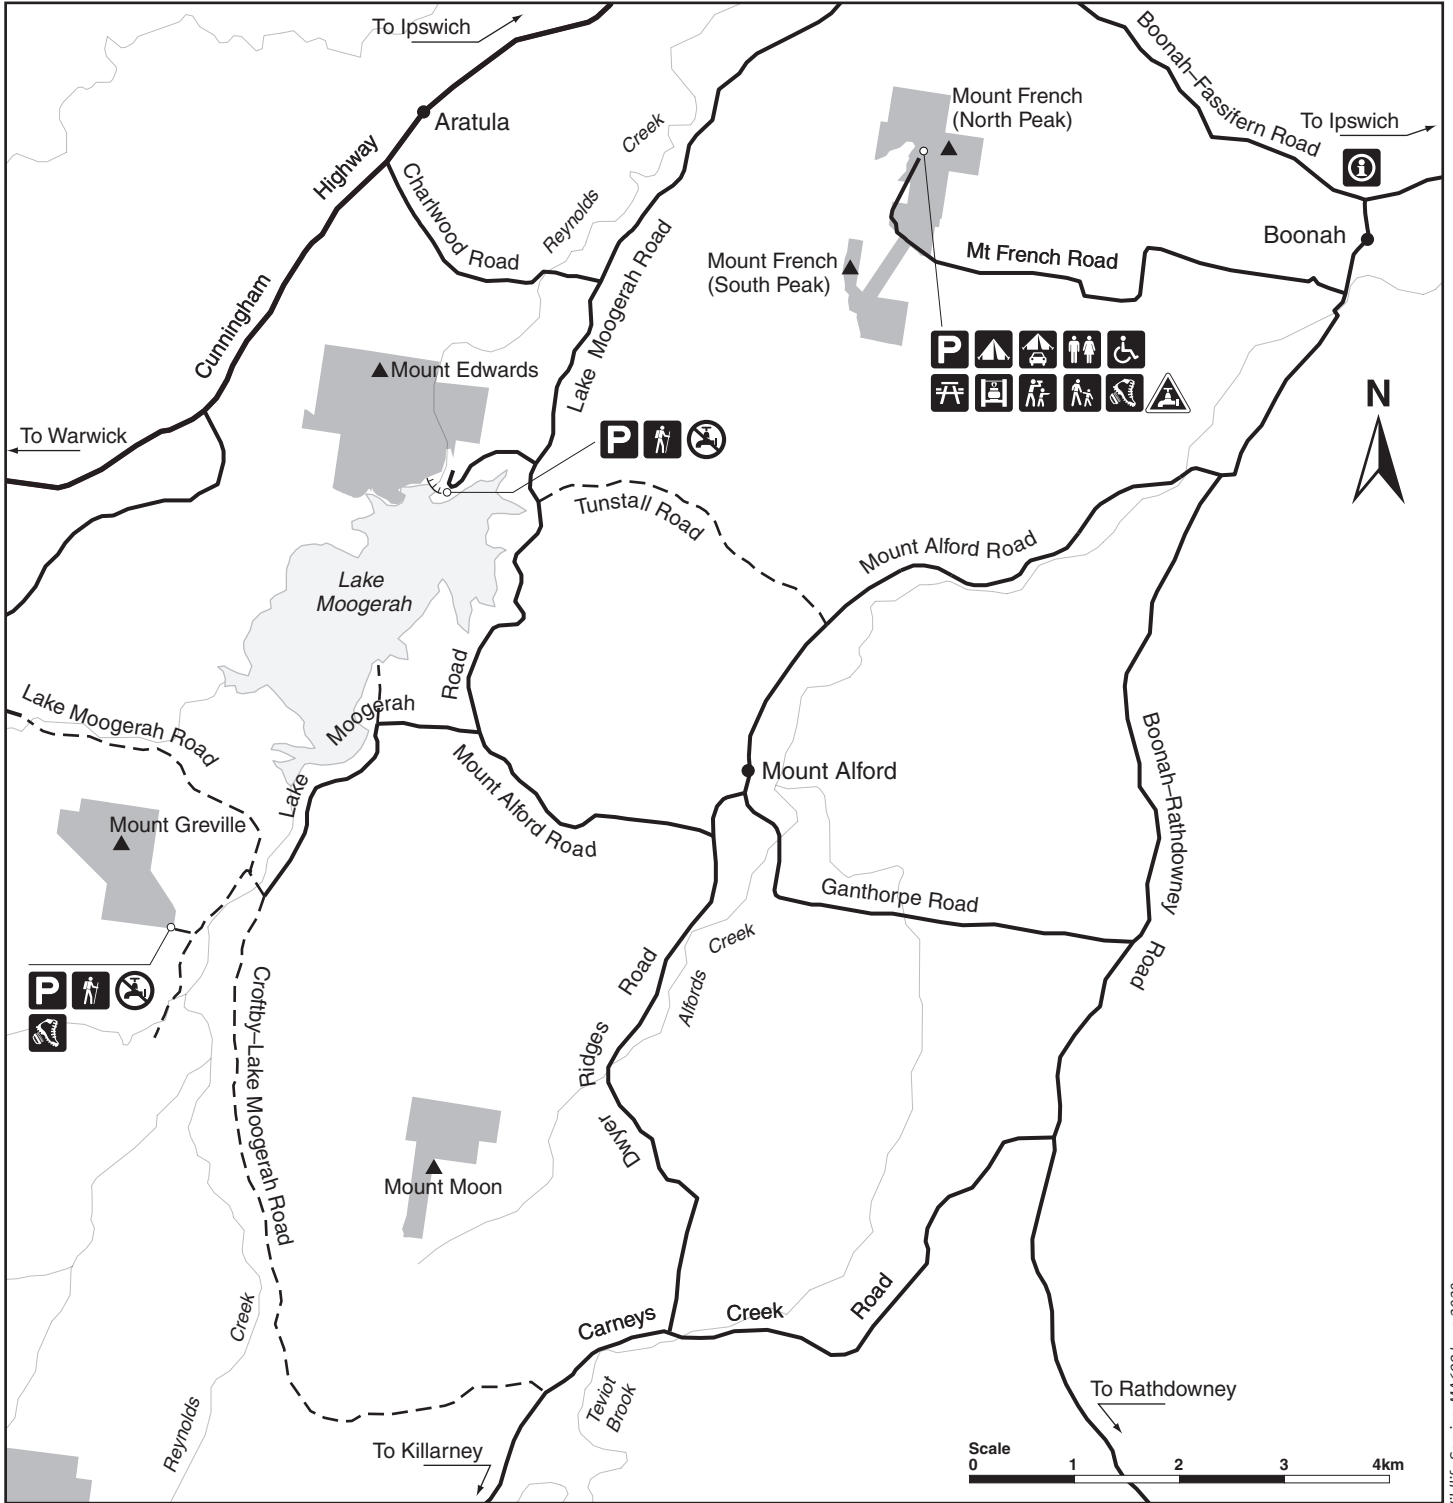

Moogerah Peaks National Park map

Legend			
	National park		Highway
	Water		Dam wall
	Waterways		Information
	Sealed major road		Parking
	Unsealed road		Camping
	Car camping		Toilets
	Wheelchair access		Barbecue—gas
	Picnic table		Lookout
	Walking track		Hiking
	Pathogen control station		Water— <i>Treat before drinking</i>
	No water provided		

© State of Queensland. Queensland Parks and Wildlife Service. MA699 June 2020