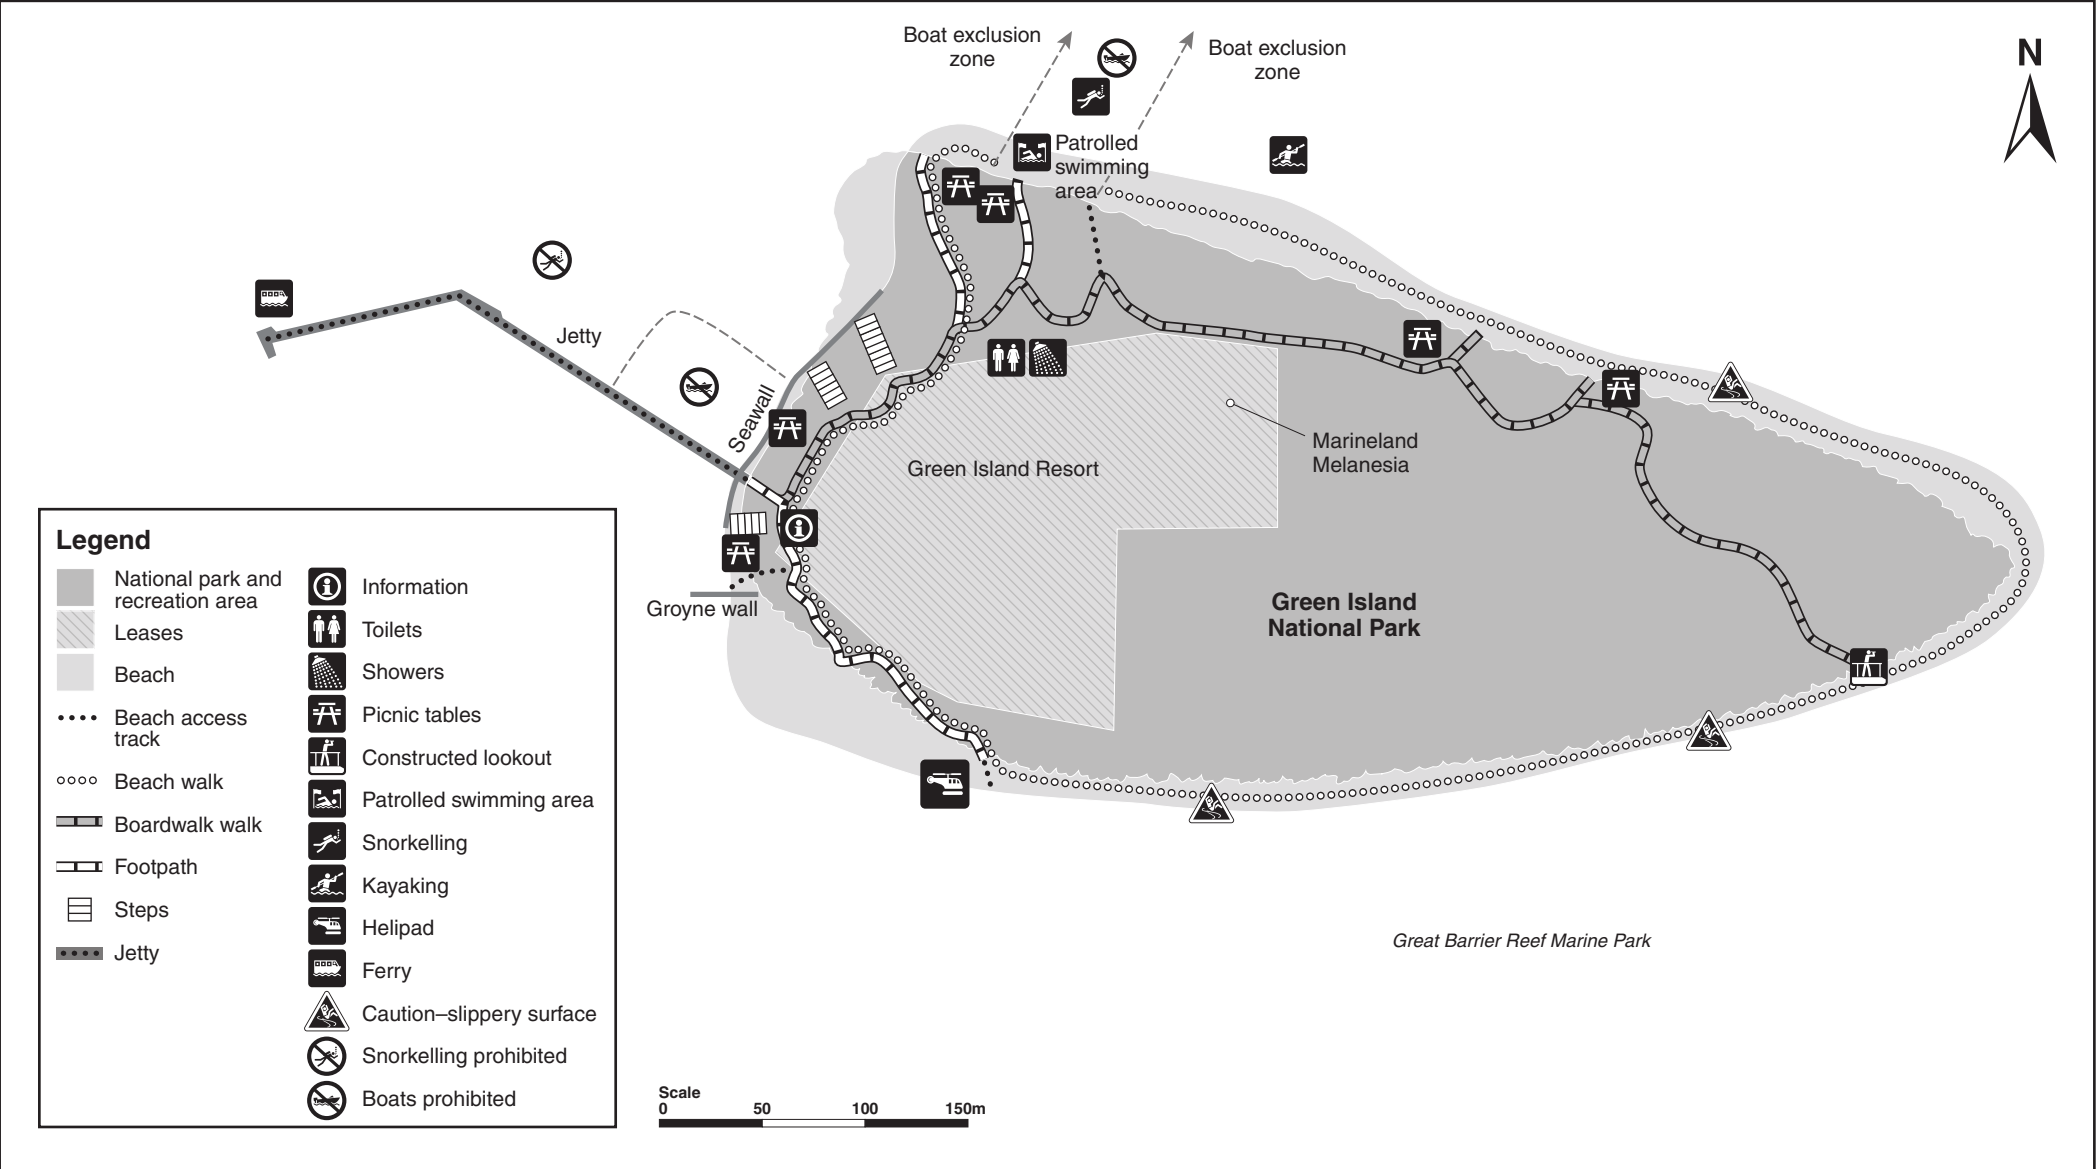

# Green Island map

Green Island National Park

© State of Queensland. Queensland Parks and Wildlife Service. MA297 February 2021